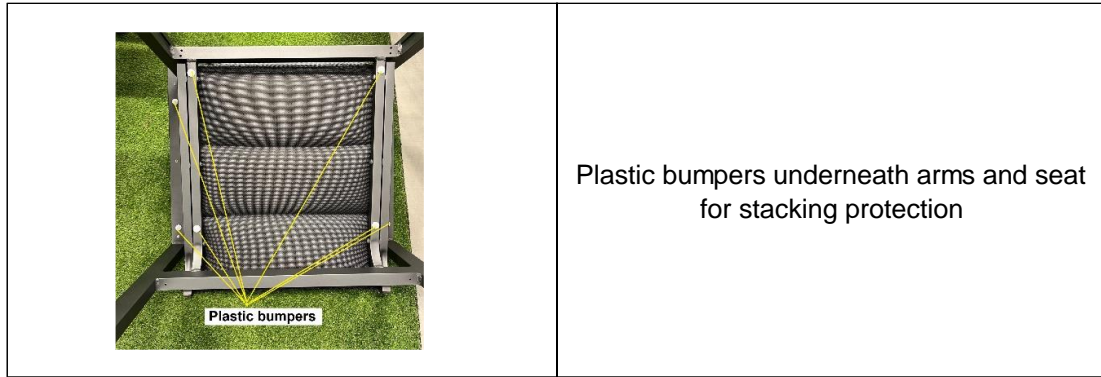

THE ORIGIN COLLECTION INCLUDES:

 A modern, light-colored armchair with a high back and wide armrests. The seat and backrest are upholstered in a light-colored fabric with a subtle grid pattern. The frame is made of a light-colored material, possibly aluminum or plastic.	<p>Padded Deep Seating Chair - 70154</p>
 A modern, light-colored armchair with a high back and wide armrests. The seat and backrest are upholstered in a light-colored fabric with a subtle grid pattern. The frame is made of a light-colored material, possibly aluminum or plastic.	<p>Padded Dining Chair - 70151</p>
 A modern, light-colored armchair with a high back and wide armrests. The seat and backrest are upholstered in a light-colored fabric with a subtle grid pattern. The frame is made of a light-colored material, possibly aluminum or plastic.	<p>Padded Resort Balcony Stool - 70153</p>

 A white metal bar stool with a high backrest and armrests, featuring a light-colored padded seat and backrest.	<p>Padded Resort Bar Stool - 70152</p>
 A dark metal lounge chair with a reclining backrest and armrests, featuring a light-colored padded seat and backrest.	<p>Padded Arm Lounge - 70156</p>
 A white metal lounge chair with a reclining backrest and no armrests, featuring a light-colored padded seat and backrest.	<p>Padded Lounge - 70155</p>

COLLECTION FEATURES:

- Padded Arm Lounge and Padded Lounge include wheels

- All Origin products are stackable:

- Padded sling is constructed from 2 layers of sling fabric slung across the frame at seat and at back with exterior padding inside (exterior grade polyester wrap,) secured by horizontal stitch lines which enhance the geometric form: