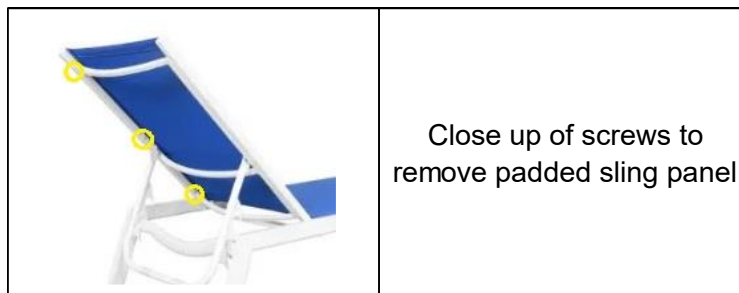

ELEMENT PADDED SLING:

Element padded sling seating is NEW for 2023 and provides the comfort of cushions with the convenience of sling. Padded sling is constructed from 2 layers of sling fabric slung across the frame at seat and at back with exterior padding inside (exterior grade polyester wrap,) secured by horizontal stitch lines which enhance the geometric form.

The Element Padded Lounge is offered in the following color combinations: