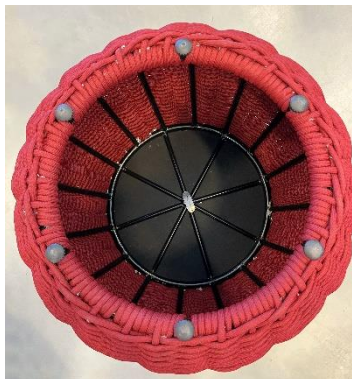

## PERCH COLLECTION INFO SHEET

Is it a stool? Is it an ottoman? Is it a side table? It's a Perch!  
NEW for 2023, the Perch collection brings functional surface area with a fun sense of style to any outdoor living space.

Perch is available in four SOL Rope™ finish options:

- Cardinal
- Marine
- Mercury
- Pewter

SOL Rope™ is specifically designed and engineered for outdoor use and is a material that has migrated from the boating industry to outdoor furniture. It is weather resistant, UV resistant, marine grade and environmentally friendly. All thin format SOL Rope™ finishes used in the Perch collection are constructed from durable, braided polypropylene with a fibre core.

Perch is constructed from SOL Rope™ woven onto a powder coated aluminum frame and features a black, high density polyethylene top underneath and threaded, height-adjustable foot glides.