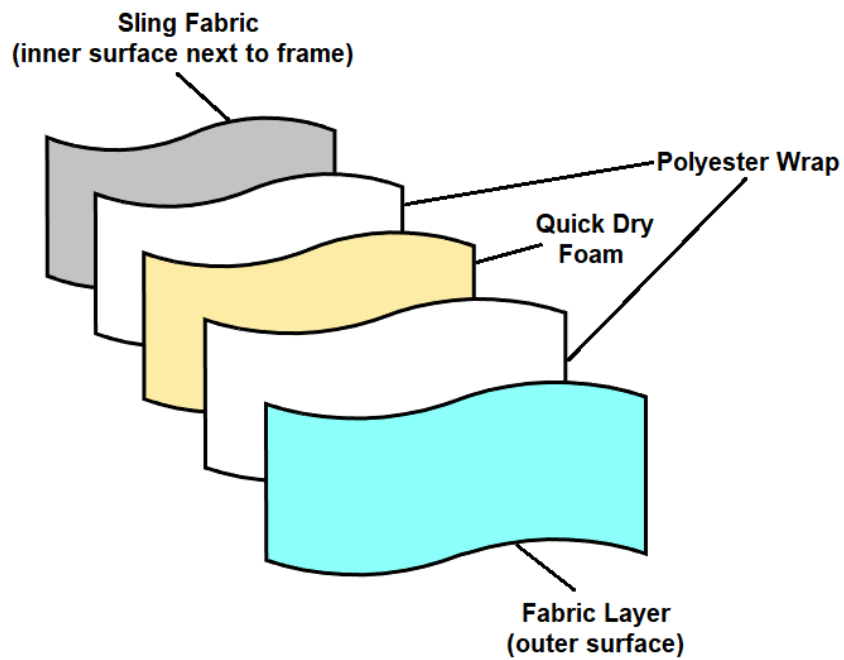

Waterproof Sunbrella® RAIN fabric (or similar) is no longer a requirement. For Ibiza II, the construction is pictured below: