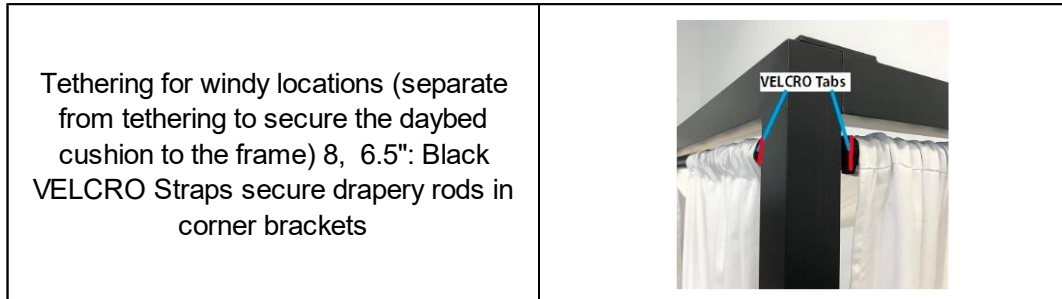

If your Cabana Outdoor Daybed will be installed in a windy location, VELCRO Straps are available to tether the drapery poles to the frame as shown below. Please refer to the *Tethering Guide* for additional information.