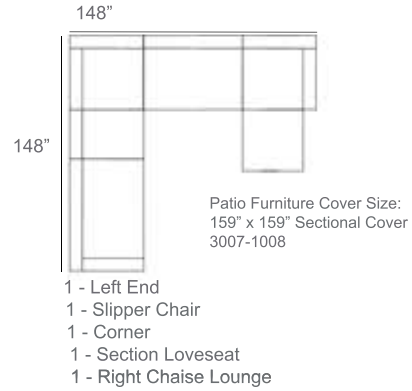

Ibiza II Upholstered Outdoor Sectional Patio Furniture Combination Ideas  
With Traditional Corner Module

Ibiza II Upholstered Outdoor Sectional Patio Furniture Combination Ideas  
With New Left or Right Connection Module