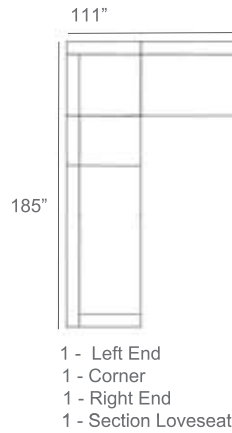

Ibiza II Upholstered Outdoor Sectional Patio Furniture Combination Ideas  
With Traditional Corner Module

Ibiza II Upholstered Outdoor Sectional Patio Furniture Combination Ideas  
With New Left or Right Connection Module