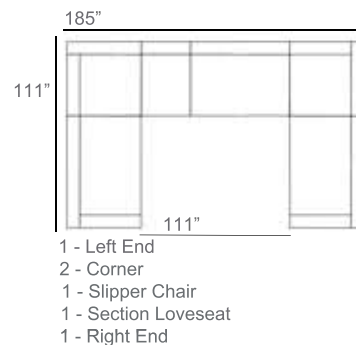

Ibiza II Upholstered Outdoor Sectional Patio Furniture Combination Ideas  
With Traditional Corner Module

Ibiza II Upholstered Outdoor Sectional Patio Furniture Combination Ideas  
With New Left or Right Connection Module