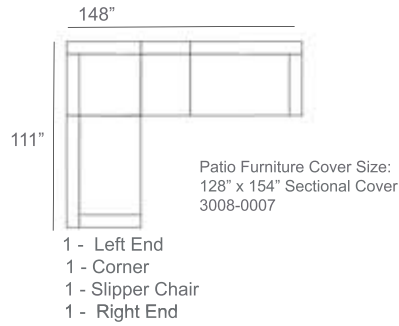

Ibiza II Upholstered Outdoor Sectional Patio Furniture Combination Ideas  
With Traditional Corner Module

Ibiza II Upholstered Outdoor Sectional Patio Furniture Combination Ideas  
With New Left or Right Connection Module