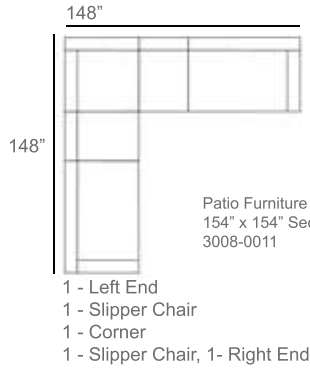

Ibiza II Upholstered Outdoor Sectional Patio Furniture Combination Ideas  
With Traditional Corner Module

Ibiza II Upholstered Outdoor Sectional Patio Furniture Combination Ideas  
With New Left or Right Connection Module