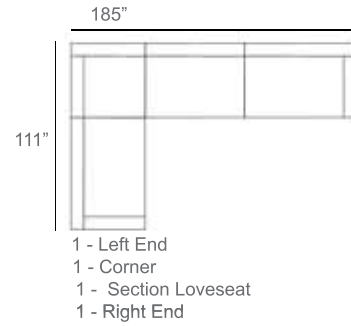

Ibiza II Upholstered Outdoor Sectional Patio Furniture Combination Ideas  
With Traditional Corner Module

Ibiza II Upholstered Outdoor Sectional Patio Furniture Combination Ideas  
With New Left or Right Connection Module