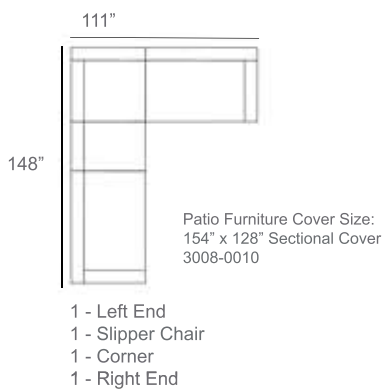

Ibiza II Upholstered Outdoor Sectional Patio Furniture Combination Ideas  
With Traditional Corner Module

Ibiza II Upholstered Outdoor Sectional Patio Furniture Combination Ideas  
With New Left or Right Connection Module