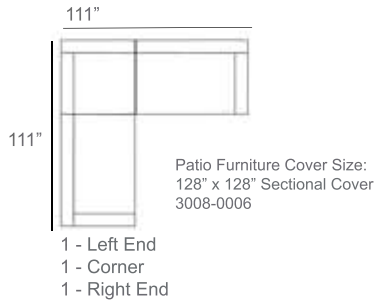

Ibiza II Upholstered Outdoor Sectional Patio Furniture Combination Ideas  
With Traditional Corner Module

Ibiza II Upholstered Outdoor Sectional Patio Furniture Combination Ideas  
With New Left or Right Connection Module