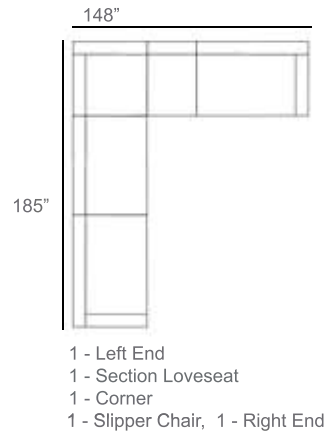

Ibiza II Upholstered Outdoor Sectional Patio Furniture Combination Ideas  
With Traditional Corner Module

Ibiza II Upholstered Outdoor Sectional Patio Furniture Combination Ideas  
With New Left or Right Connection Module