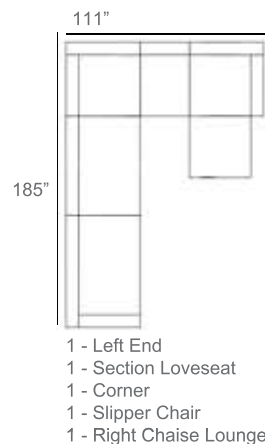

Ibiza II Upholstered Outdoor Sectional Patio Furniture Combination Ideas  
With Traditional Corner Module

Ibiza II Upholstered Outdoor Sectional Patio Furniture Combination Ideas  
With New Left or Right Connection Module