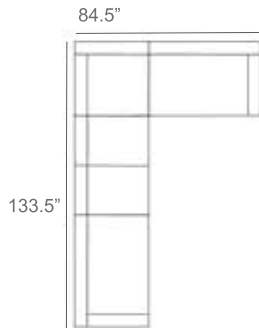

Grace Wicker Outdoor Sectional Patio Furniture Combination Ideas

1 - Left
1 - Corner
1 - Right
Patio Furniture Cover Size:
102" x 102" Sectional Cover
3008-0001

1 - Left
1 - Corner
1 - Right
1 - Slipper Chair
Patio Furniture Cover Size:
102" x 128" Sectional Cover
3008-0002

1 - Left
1 - Corner
1 - Right
2 - Slipper Chair
Patio Furniture Cover Size:
102" x 154" Sectional Cover
3008-0003

1 - Left
1 - Corner
1 - Right
1 - Slipper Chair
Patio Furniture Cover Size:
128" x 102" Sectional Cover
3008-0005

1 - Left
1 - Corner
1 - Right
1 - Slipper Chair
Patio Furniture Cover Size:
154" x 102" Sectional Cover
3008-0009

1 - Left
1 - Corner
1 - Right
3 - Slipper Chair
Patio Furniture Cover Size:
154" x 128" Sectional Cover
3008-0010

1 - Left
1 - Corner
1 - Right
2 - Slipper Chair
Patio Furniture Cover Size:
128" x 128" Sectional Cover
3008-0006

1 - Left
1 - Corner
1 - Right
3 - Slipper Chair
1 - Side Ottoman
Patio Furniture Cover Size:
128" x 154" Sectional Cover
3008-0007