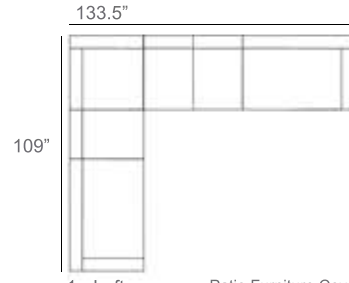

Grace Wicker Outdoor Sectional Patio Furniture Combination Ideas

1 - Left
1 - Corner
1 - Right
Patio Furniture Cover Size:
102" x 102" Sectional Cover
3008-0001

1 - Left
1 - Corner
1 - Right
1 - Slipper Chair
Patio Furniture Cover Size:
102" x 128" Sectional Cover
3008-0002

1 - Left
1 - Corner
1 - Right
2 - Slipper Chair
Patio Furniture Cover Size:
102" x 154" Sectional Cover
3008-0003

1 - Left
1 - Corner
1 - Right
1 - Slipper Chair
Patio Furniture Cover Size:
128" x 102" Sectional Cover
3008-0005

1 - Left
1 - Corner
1 - Right
1 - Slipper Chair
Patio Furniture Cover Size:
154" x 102" Sectional Cover
3008-0009

1 - Left
1 - Corner
1 - Right
3 - Slipper Chair
Patio Furniture Cover Size:
154" x 128" Sectional Cover
3008-0010

1 - Left
1 - Corner
1 - Right
2 - Slipper Chair
Patio Furniture Cover Size:
128" x 128" Sectional Cover
3008-0006

1 - Left
1 - Corner
1 - Right
3 - Slipper Chair
1 - Side Ottoman
Patio Furniture Cover Size:
128" x 154" Sectional Cover
3008-0007