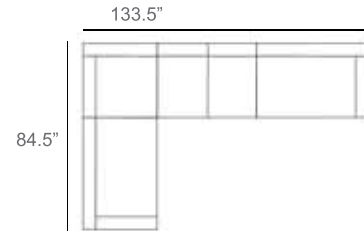

Grace Wicker Outdoor Sectional Patio Furniture Combination Ideas

1 - Left
1 - Corner
1 - Right
Patio Furniture Cover Size:
102" x 102" Sectional Cover
3008-0001

1 - Left
1 - Corner
1 - Right
1 - Slipper Chair
Patio Furniture Cover Size:
102" x 128" Sectional Cover
3008-0002

1 - Left
1 - Corner
1 - Right
2 - Slipper Chair
Patio Furniture Cover Size:
102" x 154" Sectional Cover
3008-0003

1 - Left
1 - Corner
1 - Right
1 - Slipper Chair
Patio Furniture Cover Size:
128" x 102" Sectional Cover
3008-0005

1 - Left
1 - Corner
1 - Right
1 - Slipper Chair
Patio Furniture Cover Size:
154" x 102" Sectional Cover
3008-0009

1 - Left
1 - Corner
1 - Right
3 - Slipper Chair
Patio Furniture Cover Size:
154" x 128" Sectional Cover
3008-0010

1 - Left
1 - Corner
1 - Right
2 - Slipper Chair
Patio Furniture Cover Size:
128" x 128" Sectional Cover
3008-0006

1 - Left
1 - Corner
1 - Right
3 - Slipper Chair
1 - Side Ottoman
Patio Furniture Cover Size:
128" x 154" Sectional Cover
3008-0007