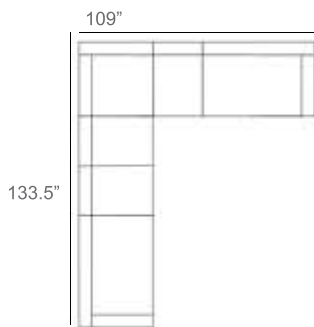

Grace Wicker Outdoor Sectional Patio Furniture Combination Ideas

1 - Left
1 - Corner
1 - Right
Patio Furniture Cover Size:
102" x 102" Sectional Cover
3008-0001

1 - Left
1 - Corner
1 - Right
1 - Slipper Chair
Patio Furniture Cover Size:
102" x 128" Sectional Cover
3008-0002

1 - Left
1 - Corner
1 - Right
2 - Slipper Chair
Patio Furniture Cover Size:
102" x 154" Sectional Cover
3008-0003

1 - Left
1 - Corner
1 - Right
1 - Slipper Chair
Patio Furniture Cover Size:
128" x 102" Sectional Cover
3008-0005

1 - Left
1 - Corner
1 - Right
1 - Slipper Chair
Patio Furniture Cover Size:
154" x 102" Sectional Cover
3008-0009

1 - Left
1 - Corner
1 - Right
3 - Slipper Chair
Patio Furniture Cover Size:
154" x 128" Sectional Cover
3008-0010

1 - Left
1 - Corner
1 - Right
2 - Slipper Chair
Patio Furniture Cover Size:
128" x 128" Sectional Cover
3008-0006

1 - Left
1 - Corner
1 - Right
3 - Slipper Chair
1 - Side Ottoman
Patio Furniture Cover Size:
128" x 154" Sectional Cover
3008-0007