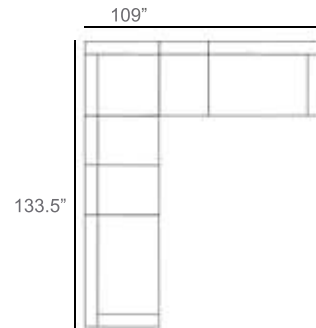

Grace Wicker Outdoor Sectional Patio Furniture Combination Ideas

1 - Left
1 - Corner
1 - Right
Patio Furniture Cover Size:
102" x 102" Sectional Cover
3008-0001

1 - Left
1 - Corner
1 - Right
1 - Slipper Chair
Patio Furniture Cover Size:
102" x 128" Sectional Cover
3008-0002

1 - Left
1 - Corner
1 - Right
2 - Slipper Chair
Patio Furniture Cover Size:
102" x 154" Sectional Cover
3008-0003

1 - Left
1 - Corner
1 - Right
1 - Slipper Chair
Patio Furniture Cover Size:
128" x 102" Sectional Cover
3008-0005

1 - Left
1 - Corner
1 - Right
1 - Slipper Chair
Patio Furniture Cover Size:
154" x 102" Sectional Cover
3008-0009

1 - Left
1 - Corner
1 - Right
3 - Slipper Chair
Patio Furniture Cover Size:
154" x 128" Sectional Cover
3008-0010

1 - Left
1 - Corner
1 - Right
2 - Slipper Chair
Patio Furniture Cover Size:
128" x 128" Sectional Cover
3008-0006

1 - Left
1 - Corner
1 - Right
3 - Slipper Chair
1 - Side Ottoman
Patio Furniture Cover Size:
128" x 154" Sectional Cover
3008-0007