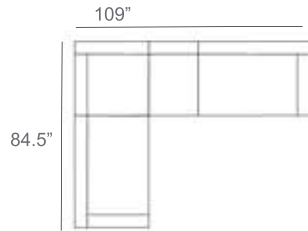

Grace Wicker Outdoor Sectional Patio Furniture Combination Ideas

1 - Left
1 - Corner
1 - Right
Patio Furniture Cover Size:
102" x 102" Sectional Cover
3008-0001

1 - Left
1 - Corner
1 - Right
1 - Slipper Chair
Patio Furniture Cover Size:
102" x 128" Sectional Cover
3008-0002

1 - Left
1 - Corner
1 - Right
2 - Slipper Chair
Patio Furniture Cover Size:
102" x 154" Sectional Cover
3008-0003

1 - Left
1 - Corner
1 - Right
1 - Slipper Chair
Patio Furniture Cover Size:
128" x 102" Sectional Cover
3008-0005

1 - Left
1 - Corner
1 - Right
1 - Slipper Chair
Patio Furniture Cover Size:
154" x 102" Sectional Cover
3008-0009

1 - Left
1 - Corner
1 - Right
3 - Slipper Chair
Patio Furniture Cover Size:
154" x 128" Sectional Cover
3008-0010

1 - Left
1 - Corner
1 - Right
2 - Slipper Chair
Patio Furniture Cover Size:
128" x 128" Sectional Cover
3008-0006

1 - Left
1 - Corner
1 - Right
3 - Slipper Chair
1 - Side Ottoman
Patio Furniture Cover Size:
128" x 154" Sectional Cover
3008-0007