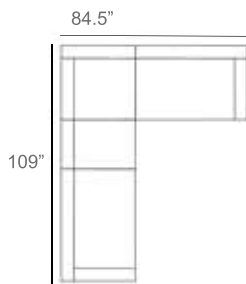

Grace Wicker Outdoor Sectional Patio Furniture Combination Ideas

1 - Left
1 - Corner
1 - Right
Patio Furniture Cover Size:
102" x 102" Sectional Cover
3008-0001

1 - Left
1 - Corner
1 - Right
1 - Slipper Chair
Patio Furniture Cover Size:
102" x 128" Sectional Cover
3008-0002

1 - Left
1 - Corner
1 - Right
2 - Slipper Chair
Patio Furniture Cover Size:
102" x 154" Sectional Cover
3008-0003

1 - Left
1 - Corner
1 - Right
1 - Slipper Chair
Patio Furniture Cover Size:
128" x 102" Sectional Cover
3008-0005

1 - Left
1 - Corner
1 - Right
1 - Slipper Chair
Patio Furniture Cover Size:
154" x 102" Sectional Cover
3008-0009

1 - Left
1 - Corner
1 - Right
3 - Slipper Chair
Patio Furniture Cover Size:
154" x 128" Sectional Cover
3008-0010

1 - Left
1 - Corner
1 - Right
2 - Slipper Chair
Patio Furniture Cover Size:
128" x 128" Sectional Cover
3008-0006

1 - Left
1 - Corner
1 - Right
3 - Slipper Chair
1 - Side Ottoman
Patio Furniture Cover Size:
128" x 154" Sectional Cover
3008-0007