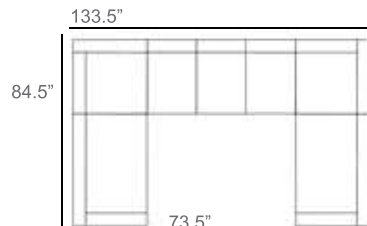

1 - Left
1 - Corner
1 - Right
2 - Slipper Chair
Patio Furniture Cover Size:
102" x 154" Sectional Cover
3008-0003

1 - Left
1 - Corner
1 - Right
1 - Slipper Chair
Patio Furniture Cover Size:
128" x 102" Sectional Cover
3008-0005

1 - Left
1 - Corner
1 - Right
1 - Slipper Chair
Patio Furniture Cover Size:
154" x 102" Sectional Cover
3008-0009

1 - Left
1 - Corner
1 - Right
3 - Slipper Chair
Patio Furniture Cover Size:
154" x 128" Sectional Cover
3008-0010

1 - Left
1 - Corner
1 - Right
2 - Slipper Chair
Patio Furniture Cover Size:
128" x 128" Sectional Cover
3008-0006

1 - Left
1 - Corner
1 - Right
3 - Slipper Chair
1 - Side Ottoman
Patio Furniture Cover Size:
128" x 154" Sectional Cover
3008-0007

1 - Left
1 - Corner
1 - Right
3 - Slipper Chair
1 - Side Ottoman
Patio Furniture Cover Size:
154" x 128" Sectional Cover
3008-0010

1 - Left
2 - Corner
1 - Right
3 - Slipper Chair
Patio Furniture Cover Size:
159" x 100" Section Cover
3007-1004