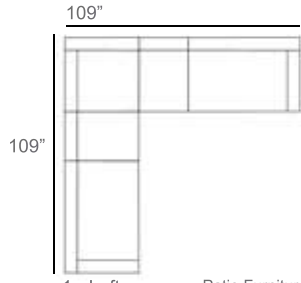

Grace Wicker Outdoor Sectional Patio Furniture Combination Ideas

1 - Left
1 - Corner
1 - Right
Patio Furniture Cover Size:
102" x 102" Sectional Cover
3008-0001

1 - Left
1 - Corner
1 - Right
1 - Slipper Chair
Patio Furniture Cover Size:
102" x 128" Sectional Cover
3008-0002

1 - Left
1 - Corner
1 - Right
2 - Slipper Chair
Patio Furniture Cover Size:
102" x 154" Sectional Cover
3008-0003

1 - Left
1 - Corner
1 - Right
1 - Slipper Chair
Patio Furniture Cover Size:
128" x 102" Sectional Cover
3008-0005

1 - Left
1 - Corner
1 - Right
1 - Slipper Chair
Patio Furniture Cover Size:
154" x 102" Sectional Cover
3008-0009

1 - Left
1 - Corner
1 - Right
3 - Slipper Chair
Patio Furniture Cover Size:
154" x 128" Sectional Cover
3008-0010

1 - Left
1 - Corner
1 - Right
2 - Slipper Chair
Patio Furniture Cover Size:
128" x 128" Sectional Cover
3008-0006

1 - Left
1 - Corner
1 - Right
3 - Slipper Chair
1 - Side Ottoman
Patio Furniture Cover Size:
128" x 154" Sectional Cover
3008-0007