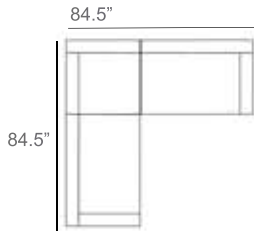

Grace Wicker Outdoor Sectional Patio Furniture Combination Ideas

1 - Left
1 - Corner
1 - Right
Patio Furniture Cover Size:
102" x 102" Sectional Cover
3008-0001

1 - Left
1 - Corner
1 - Right
1 - Slipper Chair
Patio Furniture Cover Size:
102" x 128" Sectional Cover
3008-0002

1 - Left
1 - Corner
1 - Right
2 - Slipper Chair
Patio Furniture Cover Size:
102" x 154" Sectional Cover
3008-0003

1 - Left
1 - Corner
1 - Right
1 - Slipper Chair
Patio Furniture Cover Size:
128" x 102" Sectional Cover
3008-0005

1 - Left
1 - Corner
1 - Right
1 - Slipper Chair
Patio Furniture Cover Size:
154" x 102" Sectional Cover
3008-0009

1 - Left
1 - Corner
1 - Right
3 - Slipper Chair
Patio Furniture Cover Size:
154" x 128" Sectional Cover
3008-0010

1 - Left
1 - Corner
1 - Right
2 - Slipper Chair
Patio Furniture Cover Size:
128" x 128" Sectional Cover
3008-0006

1 - Left
1 - Corner
1 - Right
3 - Slipper Chair
1 - Side Ottoman
Patio Furniture Cover Size:
128" x 154" Sectional Cover
3008-0007