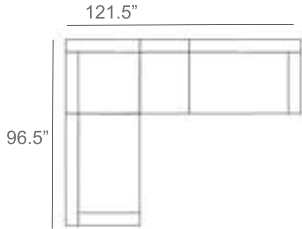

Etta Wicker Outdoor Sectional Patio Furniture Combination Ideas

1 - Left  
1 - Corner  
1 - Right  
Patio Furniture Cover Size:  
102" x 102" Sectional Cover  
3008-0001

1 - Left  
1 - Corner  
1 - Right  
1 - Slipper Chair  
Patio Furniture Cover Size:  
102" x 128" Sectional Cover  
3008-0002

1 - Left  
1 - Corner  
1 - Right  
2 - Slipper Chair  
Patio Furniture Cover Size:  
102" x 154" Sectional Cover  
3008-0003

1 - Left  
1 - Corner  
1 - Right  
1 - Slipper Chair  
Patio Furniture Cover Size:  
128" x 102" Sectional Cover  
3008-0005

1 - Left  
1 - Corner  
1 - Right  
1 - Slipper Chair  
Patio Furniture Cover Size:  
154" x 102" Sectional Cover  
3008-0009

1 - Left  
1 - Corner  
1 - Right  
3 - Slipper Chair  
Patio Furniture Cover Size:  
154" x 128" Sectional Cover  
3008-0010

1 - Left  
1 - Corner  
1 - Right  
2 - Slipper Chair  
Patio Furniture Cover Size:  
128" x 128" Sectional Cover  
3008-0006

1 - Left  
1 - Corner  
1 - Right  
3 - Slipper Chair  
1 - Side Ottoman  
Patio Furniture Cover Size:  
128" x 154" Sectional Cover  
3008-0007