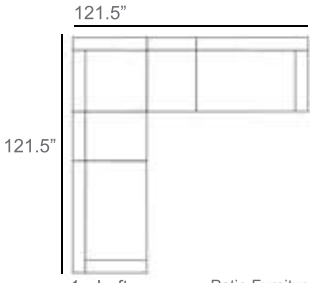

Etta Wicker Outdoor Sectional Patio Furniture Combination Ideas

1 - Left  
1 - Corner  
1 - Right  
Patio Furniture Cover Size:  
102" x 102" Sectional Cover  
3008-0001

1 - Left  
1 - Corner  
1 - Right  
1 - Slipper Chair  
Patio Furniture Cover Size:  
102" x 128" Sectional Cover  
3008-0002

1 - Left  
1 - Corner  
1 - Right  
2 - Slipper Chair  
Patio Furniture Cover Size:  
102" x 154" Sectional Cover  
3008-0003

1 - Left  
1 - Corner  
1 - Right  
1 - Slipper Chair  
Patio Furniture Cover Size:  
128" x 102" Sectional Cover  
3008-0005

1 - Left  
1 - Corner  
1 - Right  
1 - Slipper Chair  
Patio Furniture Cover Size:  
154" x 102" Sectional Cover  
3008-0009

1 - Left  
1 - Corner  
1 - Right  
3 - Slipper Chair  
Patio Furniture Cover Size:  
154" x 128" Sectional Cover  
3008-0010

1 - Left  
1 - Corner  
1 - Right  
2 - Slipper Chair  
Patio Furniture Cover Size:  
128" x 128" Sectional Cover  
3008-0006

1 - Left  
1 - Corner  
1 - Right  
3 - Slipper Chair  
1 - Side Ottoman  
Patio Furniture Cover Size:  
128" x 154" Sectional Cover  
3008-0007