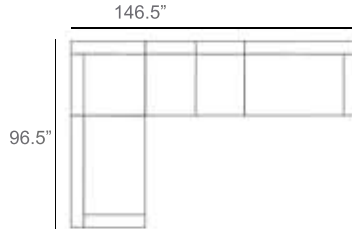

Etta Wicker Outdoor Sectional Patio Furniture Combination Ideas

1 - Left  
1 - Corner  
1 - Right  
Patio Furniture Cover Size:  
102" x 102" Sectional Cover  
3008-0001

1 - Left  
1 - Corner  
1 - Right  
1 - Slipper Chair  
Patio Furniture Cover Size:  
102" x 128" Sectional Cover  
3008-0002

1 - Left  
1 - Corner  
1 - Right  
2 - Slipper Chair  
Patio Furniture Cover Size:  
102" x 154" Sectional Cover  
3008-0003

1 - Left  
1 - Corner  
1 - Right  
1 - Slipper Chair  
Patio Furniture Cover Size:  
128" x 102" Sectional Cover  
3008-0005

1 - Left  
1 - Corner  
1 - Right  
1 - Slipper Chair  
Patio Furniture Cover Size:  
154" x 102" Sectional Cover  
3008-0009

1 - Left  
1 - Corner  
1 - Right  
3 - Slipper Chair  
Patio Furniture Cover Size:  
154" x 128" Sectional Cover  
3008-0010

1 - Left  
1 - Corner  
1 - Right  
2 - Slipper Chair  
Patio Furniture Cover Size:  
128" x 128" Sectional Cover  
3008-0006

1 - Left  
1 - Corner  
1 - Right  
3 - Slipper Chair  
1 - Side Ottoman  
Patio Furniture Cover Size:  
128" x 154" Sectional Cover  
3008-0007