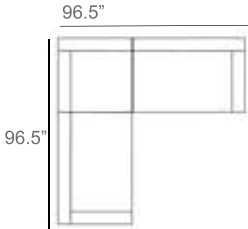

Etta Wicker Outdoor Sectional Patio Furniture Combination Ideas

1 - Left  
1 - Corner  
1 - Right  
Patio Furniture Cover Size:  
102" x 102" Sectional Cover  
3008-0001

1 - Left  
1 - Corner  
1 - Right  
1 - Slipper Chair  
Patio Furniture Cover Size:  
102" x 128" Sectional Cover  
3008-0002

1 - Left  
1 - Corner  
1 - Right  
2 - Slipper Chair  
Patio Furniture Cover Size:  
102" x 154" Sectional Cover  
3008-0003

1 - Left  
1 - Corner  
1 - Right  
1 - Slipper Chair  
Patio Furniture Cover Size:  
128" x 102" Sectional Cover  
3008-0005

1 - Left  
1 - Corner  
1 - Right  
1 - Slipper Chair  
Patio Furniture Cover Size:  
154" x 102" Sectional Cover  
3008-0009

1 - Left  
1 - Corner  
1 - Right  
3 - Slipper Chair  
Patio Furniture Cover Size:  
154" x 128" Sectional Cover  
3008-0010

1 - Left  
1 - Corner  
1 - Right  
2 - Slipper Chair  
Patio Furniture Cover Size:  
128" x 128" Sectional Cover  
3008-0006

1 - Left  
1 - Corner  
1 - Right  
3 - Slipper Chair  
1 - Side Ottoman  
Patio Furniture Cover Size:  
128" x 154" Sectional Cover  
3008-0007