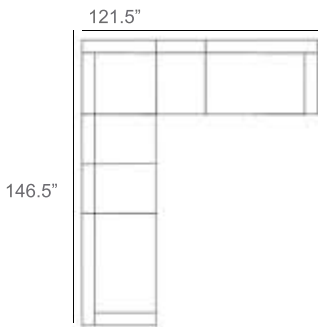

Etta Wicker Outdoor Sectional Patio Furniture Combination Ideas

1 - Left  
1 - Corner  
1 - Right  
Patio Furniture Cover Size:  
102" x 102" Sectional Cover  
3008-0001

1 - Left  
1 - Corner  
1 - Right  
1 - Slipper Chair  
Patio Furniture Cover Size:  
102" x 128" Sectional Cover  
3008-0002

1 - Left  
1 - Corner  
1 - Right  
2 - Slipper Chair  
Patio Furniture Cover Size:  
102" x 154" Sectional Cover  
3008-0003

1 - Left  
1 - Corner  
1 - Right  
1 - Slipper Chair  
Patio Furniture Cover Size:  
128" x 102" Sectional Cover  
3008-0005

1 - Left  
1 - Corner  
1 - Right  
1 - Slipper Chair  
Patio Furniture Cover Size:  
154" x 102" Sectional Cover  
3008-0009

1 - Left  
1 - Corner  
1 - Right  
3 - Slipper Chair  
Patio Furniture Cover Size:  
154" x 128" Sectional Cover  
3008-0010

1 - Left  
1 - Corner  
1 - Right  
2 - Slipper Chair  
Patio Furniture Cover Size:  
128" x 128" Sectional Cover  
3008-0006

1 - Left  
1 - Corner  
1 - Right  
3 - Slipper Chair  
1 - Side Ottoman  
Patio Furniture Cover Size:  
128" x 154" Sectional Cover  
3008-0007