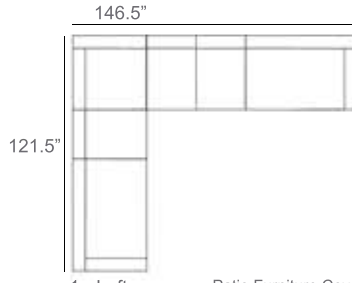

Etta Wicker Outdoor Sectional Patio Furniture Combination Ideas

1 - Left  
1 - Corner  
1 - Right  
Patio Furniture Cover Size:  
102" x 102" Sectional Cover  
3008-0001

1 - Left  
1 - Corner  
1 - Right  
1 - Slipper Chair  
Patio Furniture Cover Size:  
102" x 128" Sectional Cover  
3008-0002

1 - Left  
1 - Corner  
1 - Right  
2 - Slipper Chair  
Patio Furniture Cover Size:  
102" x 154" Sectional Cover  
3008-0003

1 - Left  
1 - Corner  
1 - Right  
1 - Slipper Chair  
Patio Furniture Cover Size:  
128" x 102" Sectional Cover  
3008-0005

1 - Left  
1 - Corner  
1 - Right  
1 - Slipper Chair  
Patio Furniture Cover Size:  
154" x 102" Sectional Cover  
3008-0009

1 - Left  
1 - Corner  
1 - Right  
3 - Slipper Chair  
Patio Furniture Cover Size:  
154" x 128" Sectional Cover  
3008-0010

1 - Left  
1 - Corner  
1 - Right  
2 - Slipper Chair  
Patio Furniture Cover Size:  
128" x 128" Sectional Cover  
3008-0006

1 - Left  
1 - Corner  
1 - Right  
3 - Slipper Chair  
1 - Side Ottoman  
Patio Furniture Cover Size:  
128" x 154" Sectional Cover  
3008-0007