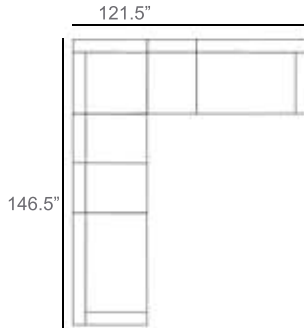

Etta Wicker Outdoor Sectional Patio Furniture Combination Ideas

1 - Left  
1 - Corner  
1 - Right  
Patio Furniture Cover Size:  
102" x 102" Sectional Cover  
3008-0001

1 - Left  
1 - Corner  
1 - Right  
1 - Slipper Chair  
Patio Furniture Cover Size:  
102" x 128" Sectional Cover  
3008-0002

1 - Left  
1 - Corner  
1 - Right  
2 - Slipper Chair  
Patio Furniture Cover Size:  
102" x 154" Sectional Cover  
3008-0003

1 - Left  
1 - Corner  
1 - Right  
1 - Slipper Chair  
Patio Furniture Cover Size:  
128" x 102" Sectional Cover  
3008-0005

1 - Left  
1 - Corner  
1 - Right  
1 - Slipper Chair  
Patio Furniture Cover Size:  
154" x 102" Sectional Cover  
3008-0009

1 - Left  
1 - Corner  
1 - Right  
3 - Slipper Chair  
Patio Furniture Cover Size:  
154" x 128" Sectional Cover  
3008-0010

1 - Left  
1 - Corner  
1 - Right  
2 - Slipper Chair  
Patio Furniture Cover Size:  
128" x 128" Sectional Cover  
3008-0006

1 - Left  
1 - Corner  
1 - Right  
3 - Slipper Chair  
1 - Side Ottoman  
Patio Furniture Cover Size:  
128" x 154" Sectional Cover  
3008-0007