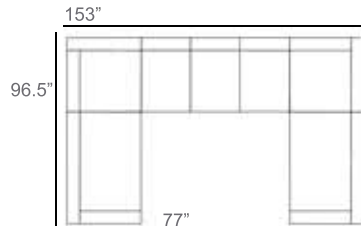

1 - Left  
1 - Corner  
1 - Right  
2 - Slipper Chair  
Patio Furniture Cover Size:  
102" x 154" Sectional Cover  
3008-0003

1 - Left  
1 - Corner  
1 - Right  
1 - Slipper Chair  
Patio Furniture Cover Size:  
128" x 102" Sectional Cover  
3008-0005

1 - Left  
1 - Corner  
1 - Right  
1 - Slipper Chair  
Patio Furniture Cover Size:  
154" x 102" Sectional Cover  
3008-0009

1 - Left  
1 - Corner  
1 - Right  
3 - Slipper Chair  
Patio Furniture Cover Size:  
154" x 128" Sectional Cover  
3008-0010

1 - Left  
1 - Corner  
1 - Right  
2 - Slipper Chair  
Patio Furniture Cover Size:  
128" x 128" Sectional Cover  
3008-0006

1 - Left  
1 - Corner  
1 - Right  
3 - Slipper Chair  
1 - Side Ottoman  
Patio Furniture Cover Size:  
128" x 154" Sectional Cover  
3008-0007

1 - Left  
1 - Corner  
1 - Right  
3 - Slipper Chair  
1 - Side Ottoman  
Patio Furniture Cover Size:  
154" x 128" Sectional Cover  
3008-0010

1 - Left  
2 - Corner  
1 - Right  
3 - Slipper Chair  
Patio Furniture Cover Size:  
159" x 100" Section Cover  
3007-1004