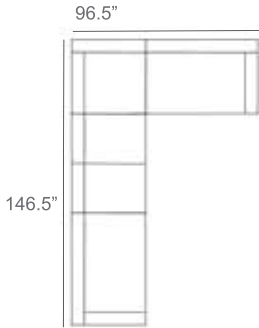

Etta Wicker Outdoor Sectional Patio Furniture Combination Ideas

1 - Left  
1 - Corner  
1 - Right  
Patio Furniture Cover Size:  
102" x 102" Sectional Cover  
3008-0001

1 - Left  
1 - Corner  
1 - Right  
1 - Slipper Chair  
Patio Furniture Cover Size:  
102" x 128" Sectional Cover  
3008-0002

1 - Left  
1 - Corner  
1 - Right  
2 - Slipper Chair  
Patio Furniture Cover Size:  
102" x 154" Sectional Cover  
3008-0003

1 - Left  
1 - Corner  
1 - Right  
1 - Slipper Chair  
Patio Furniture Cover Size:  
128" x 102" Sectional Cover  
3008-0005

1 - Left  
1 - Corner  
1 - Right  
1 - Slipper Chair  
Patio Furniture Cover Size:  
154" x 102" Sectional Cover  
3008-0009

1 - Left  
1 - Corner  
1 - Right  
3 - Slipper Chair  
Patio Furniture Cover Size:  
154" x 128" Sectional Cover  
3008-0010

1 - Left  
1 - Corner  
1 - Right  
2 - Slipper Chair  
Patio Furniture Cover Size:  
128" x 128" Sectional Cover  
3008-0006

1 - Left  
1 - Corner  
1 - Right  
3 - Slipper Chair  
1 - Side Ottoman  
Patio Furniture Cover Size:  
128" x 154" Sectional Cover  
3008-0007