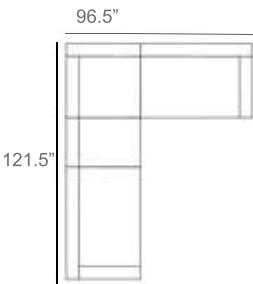

Etta Wicker Outdoor Sectional Patio Furniture Combination Ideas

1 - Left  
1 - Corner  
1 - Right  
Patio Furniture Cover Size:  
102" x 102" Sectional Cover  
3008-0001

1 - Left  
1 - Corner  
1 - Right  
1 - Slipper Chair  
Patio Furniture Cover Size:  
102" x 128" Sectional Cover  
3008-0002

1 - Left  
1 - Corner  
1 - Right  
2 - Slipper Chair  
Patio Furniture Cover Size:  
102" x 154" Sectional Cover  
3008-0003

1 - Left  
1 - Corner  
1 - Right  
1 - Slipper Chair  
Patio Furniture Cover Size:  
128" x 102" Sectional Cover  
3008-0005

1 - Left  
1 - Corner  
1 - Right  
1 - Slipper Chair  
Patio Furniture Cover Size:  
154" x 102" Sectional Cover  
3008-0009

1 - Left  
1 - Corner  
1 - Right  
3 - Slipper Chair  
Patio Furniture Cover Size:  
154" x 128" Sectional Cover  
3008-0010

1 - Left  
1 - Corner  
1 - Right  
2 - Slipper Chair  
Patio Furniture Cover Size:  
128" x 128" Sectional Cover  
3008-0006

1 - Left  
1 - Corner  
1 - Right  
3 - Slipper Chair  
1 - Side Ottoman  
Patio Furniture Cover Size:  
128" x 154" Sectional Cover  
3008-0007