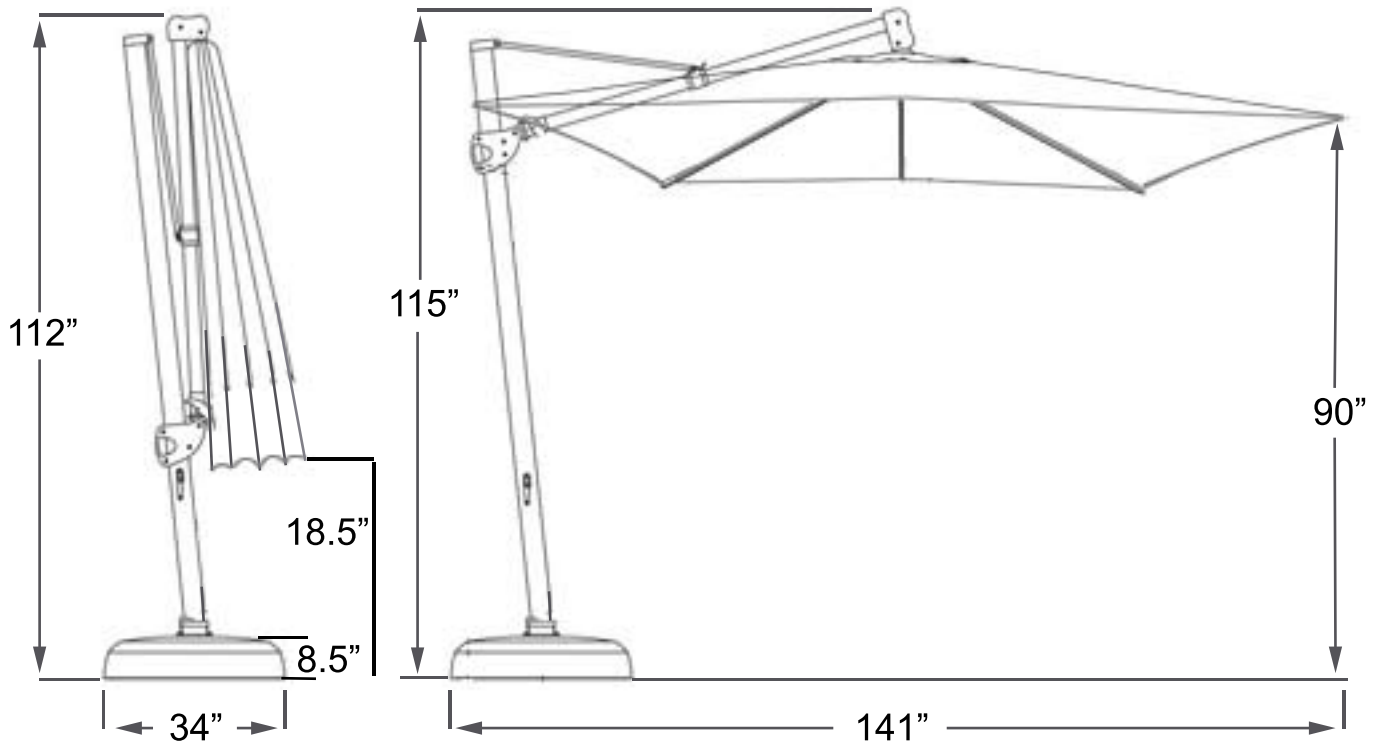

Patio Cantilever: Chelsea Square 10 ft Cantilever

Rotates 360°
Honeycombed interior base with 4 adjustable wheels