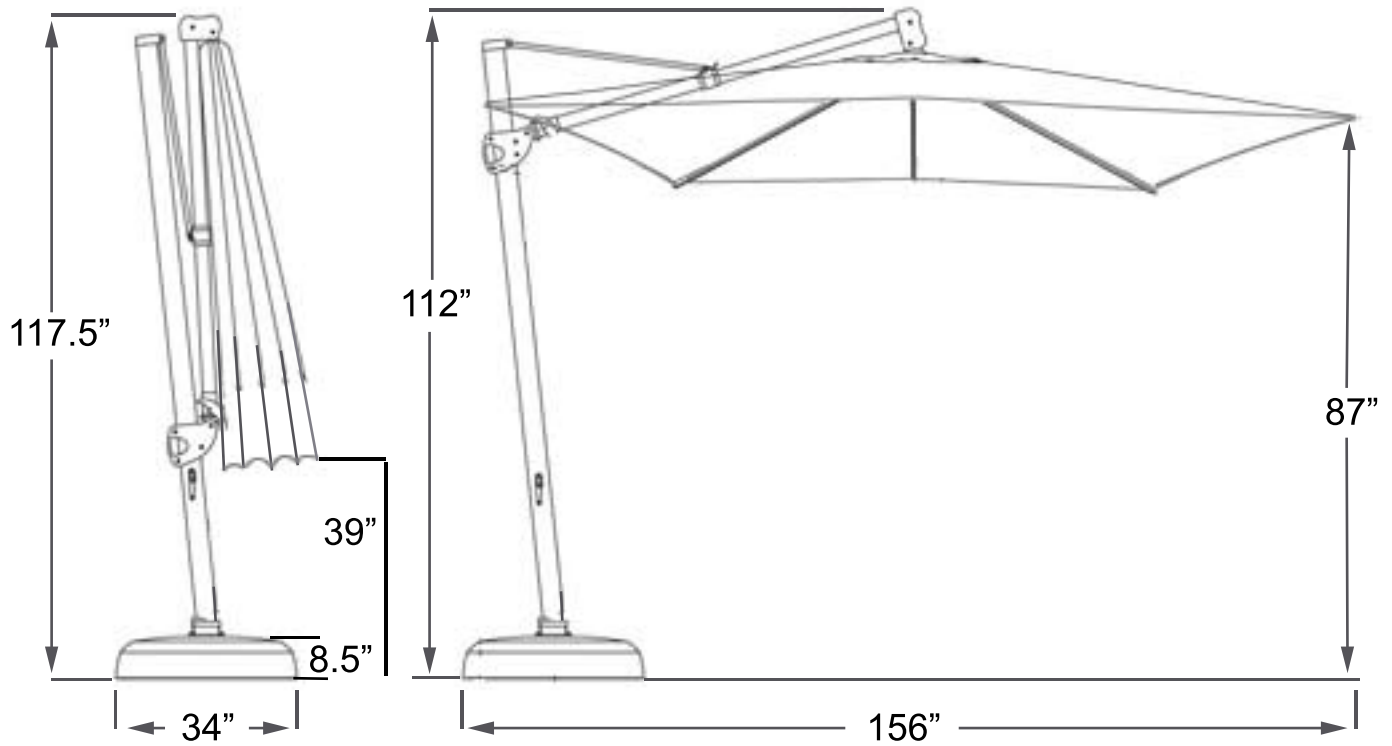

Patio Cantilever: Chelsea 11.5 ft Cantilever

Rotates 360°
Honeycombed interior base with 4 adjustable wheels