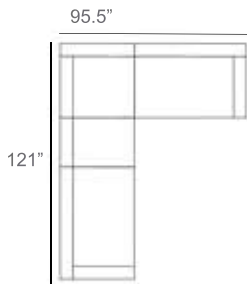

Naya Wicker Outdoor Sectional Patio Furniture Combination Ideas

1 - Left
1 - Corner
1 - Right
Patio Furniture Cover Size:
102" x 102" Sectional Cover
3008-0001

1 - Left
1 - Corner
1 - Right
1 - Slipper Chair
Patio Furniture Cover Size:
102" x 128" Sectional Cover
3008-0002

1 - Left
1 - Corner
1 - Right
2 - Slipper Chair
Patio Furniture Cover Size:
102" x 154" Sectional Cover
3008-0003

1 - Left
1 - Corner
1 - Right
1 - Slipper Chair
Patio Furniture Cover Size:
128" x 102" Sectional Cover
3008-0005

1 - Left
1 - Corner
1 - Right
1 - Slipper Chair
Patio Furniture Cover Size:
154" x 102" Sectional Cover
3008-0009

1 - Left
1 - Corner
1 - Right
3 - Slipper Chair
Patio Furniture Cover Size:
154" x 128" Sectional Cover
3008-0010

1 - Left
1 - Corner
1 - Right
2 - Slipper Chair
Patio Furniture Cover Size:
128" x 128" Sectional Cover
3008-0006

1 - Left
1 - Corner
1 - Right
3 - Slipper Chair
1 - Side Ottoman
Patio Furniture Cover Size:
128" x 154" Sectional Cover
3008-0007