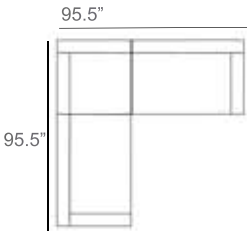

Naya Wicker Outdoor Sectional Patio Furniture Combination Ideas

1 - Left
1 - Corner
1 - Right
Patio Furniture Cover Size:
102" x 102" Sectional Cover
3008-0001

1 - Left
1 - Corner
1 - Right
1 - Slipper Chair
Patio Furniture Cover Size:
102" x 128" Sectional Cover
3008-0002

1 - Left
1 - Corner
1 - Right
2 - Slipper Chair
Patio Furniture Cover Size:
102" x 154" Sectional Cover
3008-0003

1 - Left
1 - Corner
1 - Right
1 - Slipper Chair
Patio Furniture Cover Size:
128" x 102" Sectional Cover
3008-0005

1 - Left
1 - Corner
1 - Right
1 - Slipper Chair
Patio Furniture Cover Size:
154" x 102" Sectional Cover
3008-0009

1 - Left
1 - Corner
1 - Right
3 - Slipper Chair
Patio Furniture Cover Size:
154" x 128" Sectional Cover
3008-0010

1 - Left
1 - Corner
1 - Right
2 - Slipper Chair
Patio Furniture Cover Size:
128" x 128" Sectional Cover
3008-0006

1 - Left
1 - Corner
1 - Right
3 - Slipper Chair
1 - Side Ottoman
Patio Furniture Cover Size:
128" x 154" Sectional Cover
3008-0007