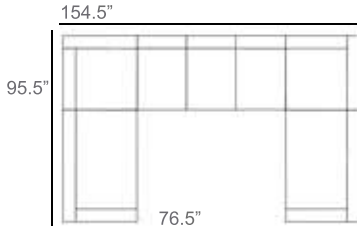

1 - Left
2 - Corner
1 - Right
3 - Slipper Chair
Patio Furniture Cover Size:
159" x 100" Section Cover
3007-1004