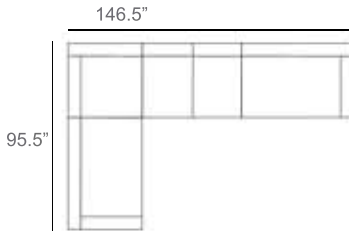

Naya Wicker Outdoor Sectional Patio Furniture Combination Ideas

1 - Left
1 - Corner
1 - Right
Patio Furniture Cover Size:
102" x 102" Sectional Cover
3008-0001

1 - Left
1 - Corner
1 - Right
1 - Slipper Chair
Patio Furniture Cover Size:
102" x 128" Sectional Cover
3008-0002

1 - Left
1 - Corner
1 - Right
2 - Slipper Chair
Patio Furniture Cover Size:
102" x 154" Sectional Cover
3008-0003

1 - Left
1 - Corner
1 - Right
1 - Slipper Chair
Patio Furniture Cover Size:
128" x 102" Sectional Cover
3008-0005

1 - Left
1 - Corner
1 - Right
1 - Slipper Chair
Patio Furniture Cover Size:
154" x 102" Sectional Cover
3008-0009

1 - Left
1 - Corner
1 - Right
3 - Slipper Chair
Patio Furniture Cover Size:
154" x 128" Sectional Cover
3008-0010

1 - Left
1 - Corner
1 - Right
2 - Slipper Chair
Patio Furniture Cover Size:
128" x 128" Sectional Cover
3008-0006

1 - Left
1 - Corner
1 - Right
3 - Slipper Chair
1 - Side Ottoman
Patio Furniture Cover Size:
128" x 154" Sectional Cover
3008-0007