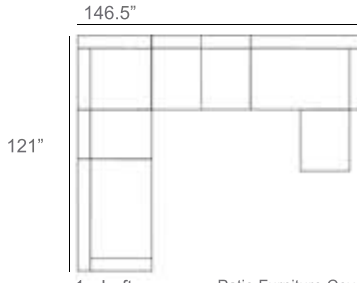

Naya Wicker Outdoor Sectional Patio Furniture Combination Ideas

1 - Left
1 - Corner
1 - Right
Patio Furniture Cover Size:
102" x 102" Sectional Cover
3008-0001

1 - Left
1 - Corner
1 - Right
1 - Slipper Chair
Patio Furniture Cover Size:
102" x 128" Sectional Cover
3008-0002

1 - Left
1 - Corner
1 - Right
2 - Slipper Chair
Patio Furniture Cover Size:
102" x 154" Sectional Cover
3008-0003

1 - Left
1 - Corner
1 - Right
1 - Slipper Chair
Patio Furniture Cover Size:
128" x 102" Sectional Cover
3008-0005

1 - Left
1 - Corner
1 - Right
1 - Slipper Chair
Patio Furniture Cover Size:
154" x 102" Sectional Cover
3008-0009

1 - Left
1 - Corner
1 - Right
3 - Slipper Chair
Patio Furniture Cover Size:
154" x 128" Sectional Cover
3008-0010

1 - Left
1 - Corner
1 - Right
2 - Slipper Chair
Patio Furniture Cover Size:
128" x 128" Sectional Cover
3008-0006

1 - Left
1 - Corner
1 - Right
3 - Slipper Chair
1 - Side Ottoman
Patio Furniture Cover Size:
128" x 154" Sectional Cover
3008-0007