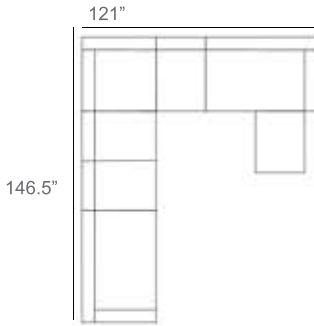

Naya Wicker Outdoor Sectional Patio Furniture Combination Ideas

1 - Left
1 - Corner
1 - Right
Patio Furniture Cover Size:
102" x 102" Sectional Cover
3008-0001

1 - Left
1 - Corner
1 - Right
1 - Slipper Chair
Patio Furniture Cover Size:
102" x 128" Sectional Cover
3008-0002

1 - Left
1 - Corner
1 - Right
2 - Slipper Chair
Patio Furniture Cover Size:
102" x 154" Sectional Cover
3008-0003

1 - Left
1 - Corner
1 - Right
1 - Slipper Chair
Patio Furniture Cover Size:
128" x 102" Sectional Cover
3008-0005

1 - Left
1 - Corner
1 - Right
1 - Slipper Chair
Patio Furniture Cover Size:
154" x 102" Sectional Cover
3008-0009

1 - Left
1 - Corner
1 - Right
3 - Slipper Chair
Patio Furniture Cover Size:
154" x 128" Sectional Cover
3008-0010

1 - Left
1 - Corner
1 - Right
2 - Slipper Chair
Patio Furniture Cover Size:
128" x 128" Sectional Cover
3008-0006

1 - Left
1 - Corner
1 - Right
3 - Slipper Chair
1 - Side Ottoman
Patio Furniture Cover Size:
128" x 154" Sectional Cover
3008-0007