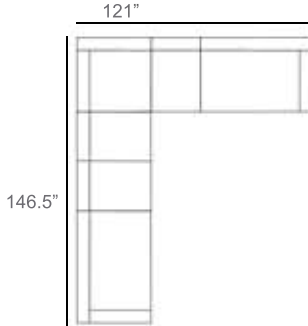

Naya Wicker Outdoor Sectional Patio Furniture Combination Ideas

1 - Left
1 - Corner
1 - Right
Patio Furniture Cover Size:
102" x 102" Sectional Cover
3008-0001

1 - Left
1 - Corner
1 - Right
1 - Slipper Chair
Patio Furniture Cover Size:
102" x 128" Sectional Cover
3008-0002

1 - Left
1 - Corner
1 - Right
2 - Slipper Chair
Patio Furniture Cover Size:
102" x 154" Sectional Cover
3008-0003

1 - Left
1 - Corner
1 - Right
1 - Slipper Chair
Patio Furniture Cover Size:
128" x 102" Sectional Cover
3008-0005

1 - Left
1 - Corner
1 - Right
1 - Slipper Chair
Patio Furniture Cover Size:
154" x 102" Sectional Cover
3008-0009

1 - Left
1 - Corner
1 - Right
3 - Slipper Chair
Patio Furniture Cover Size:
154" x 128" Sectional Cover
3008-0010

1 - Left
1 - Corner
1 - Right
2 - Slipper Chair
Patio Furniture Cover Size:
128" x 128" Sectional Cover
3008-0006

1 - Left
1 - Corner
1 - Right
3 - Slipper Chair
1 - Side Ottoman
Patio Furniture Cover Size:
128" x 154" Sectional Cover
3008-0007