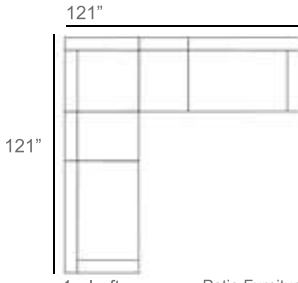

Naya Wicker Outdoor Sectional Patio Furniture Combination Ideas

1 - Left
1 - Corner
1 - Right
Patio Furniture Cover Size:
102" x 102" Sectional Cover
3008-0001

1 - Left
1 - Corner
1 - Right
1 - Slipper Chair
Patio Furniture Cover Size:
102" x 128" Sectional Cover
3008-0002

1 - Left
1 - Corner
1 - Right
2 - Slipper Chair
Patio Furniture Cover Size:
102" x 154" Sectional Cover
3008-0003

1 - Left
1 - Corner
1 - Right
1 - Slipper Chair
Patio Furniture Cover Size:
128" x 102" Sectional Cover
3008-0005

1 - Left
1 - Corner
1 - Right
1 - Slipper Chair
Patio Furniture Cover Size:
154" x 102" Sectional Cover
3008-0009

1 - Left
1 - Corner
1 - Right
3 - Slipper Chair
Patio Furniture Cover Size:
154" x 128" Sectional Cover
3008-0010

1 - Left
1 - Corner
1 - Right
2 - Slipper Chair
Patio Furniture Cover Size:
128" x 128" Sectional Cover
3008-0006

1 - Left
1 - Corner
1 - Right
3 - Slipper Chair
1 - Side Ottoman
Patio Furniture Cover Size:
128" x 154" Sectional Cover
3008-0007