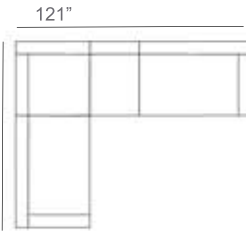

Naya Wicker Outdoor Sectional Patio Furniture Combination Ideas

1 - Left
1 - Corner
1 - Right
Patio Furniture Cover Size:
102" x 102" Sectional Cover
3008-0001

1 - Left
1 - Corner
1 - Right
1 - Slipper Chair
Patio Furniture Cover Size:
102" x 128" Sectional Cover
3008-0002

1 - Left
1 - Corner
1 - Right
2 - Slipper Chair
Patio Furniture Cover Size:
102" x 154" Sectional Cover
3008-0003

1 - Left
1 - Corner
1 - Right
1 - Slipper Chair
Patio Furniture Cover Size:
128" x 102" Sectional Cover
3008-0005

1 - Left
1 - Corner
1 - Right
1 - Slipper Chair
Patio Furniture Cover Size:
154" x 102" Sectional Cover
3008-0009

1 - Left
1 - Corner
1 - Right
3 - Slipper Chair
Patio Furniture Cover Size:
154" x 128" Sectional Cover
3008-0010

1 - Left
1 - Corner
1 - Right
2 - Slipper Chair
Patio Furniture Cover Size:
128" x 128" Sectional Cover
3008-0006

1 - Left
1 - Corner
1 - Right
3 - Slipper Chair
1 - Side Ottoman
Patio Furniture Cover Size:
128" x 154" Sectional Cover
3008-0007