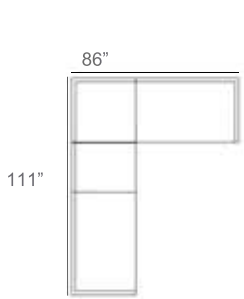

Nevis Outdoor Sectional Patio Furniture Combination Ideas

- 1 - Left
- 1 - Corner
- 1 - Right

Patio Furniture Cover Size:  
102" x 102" Sectional Cover  
3008-0001

- 1 - Left
- 1 - Corner
- 1 - Right
- 1 - Slipper Chair

Patio Furniture Cover Size:  
102" x 128" Sectional Cover  
3008-0002

- 1 - Left
- 1 - Corner
- 1 - Right
- 2 - Slipper Chair

Patio Furniture Cover Size:  
102" x 154" Sectional Cover  
3008-0003

- 1 - Left
- 1 - Corner
- 1 - Right
- 2 - Slipper Chair

Patio Furniture Cover Size:  
128" x 128" Sectional Cover  
3008-0006

- 1 - Left
- 1 - Corner
- 1 - Right
- 1 - Slipper Chair

Patio Furniture Cover Size:  
128" x 102" Sectional Cover  
3008-0005

- 1 - Left
- 1 - Corner
- 1 - Right
- 2 - Slipper Chair

Patio Furniture Cover Size:  
154" x 102" Sectional Cover  
3008-0009

- 1 - Left
- 1 - Corner
- 1 - Right
- 2 - Slipper Chair
- 1 - Slipper Chair

Patio Furniture Cover Size:  
154" x 128" Sectional Cover  
3008-0010