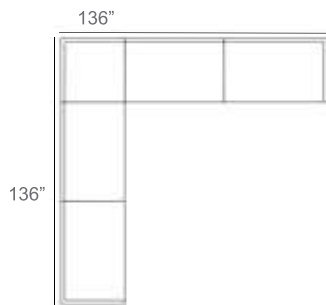

Patio Furniture Cover Size:  
102" x 128" Sectional Cover  
3008-0002

- 1 - Left
- 1 - Corner
- 1 - Right
- 2 - Slipper Chair

Patio Furniture Cover Size:  
102" x 154" Sectional Cover  
3008-0003

- 1 - Left
- 1 - Corner
- 1 - Right
- 2 - Slipper Chair

Patio Furniture Cover Size:  
128" x 128" Sectional Cover  
3008-0006

- 1 - Left
- 1 - Corner
- 1 - Right
- 1 - Slipper Chair

Patio Furniture Cover Size:  
128" x 102" Sectional Cover  
3008-0005

- 1 - Left
- 1 - Corner
- 1 - Right
- 2 - Slipper Chair

Patio Furniture Cover Size:  
154" x 102" Sectional Cover  
3008-0009

- 1 - Left
- 1 - Corner
- 1 - Right
- 2 - Slipper Chair
- 1 - Slipper Chair

Patio Furniture Cover Size:  
154" x 128" Sectional Cover  
3008-0010

- 1 - Left
- 1 - Corner
- 1 - Right
- 2 - Slipper Chair
- 1 - Slipper Chair
- 1 - Side Ottoman

Patio Furniture Cover Size:  
128" x 154" Sectional Cover  
3008-0007

- 1 - Left
- 1 - Corner
- 1 - Right
- 2 - Slipper Chair
- 2 - Slipper Chair