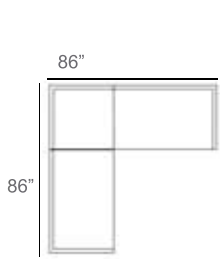

Nevis Outdoor Sectional Patio Furniture Combination Ideas

- 1 - Left
- 1 - Corner
- 1 - Right

Patio Furniture Cover Size:  
102" x 102" Sectional Cover  
3008-0001

- 1 - Left
- 1 - Corner
- 1 - Right
- 1 - Slipper Chair

Patio Furniture Cover Size:  
102" x 128" Sectional Cover  
3008-0002

- 1 - Left
- 1 - Corner
- 1 - Right
- 2 - Slipper Chair

Patio Furniture Cover Size:  
102" x 154" Sectional Cover  
3008-0003

- 1 - Left
- 1 - Corner
- 1 - Right
- 2 - Slipper Chair

Patio Furniture Cover Size:  
128" x 128" Sectional Cover  
3008-0006

- 1 - Left
- 1 - Corner
- 1 - Right
- 1 - Slipper Chair

Patio Furniture Cover Size:  
128" x 102" Sectional Cover  
3008-0005

- 1 - Left
- 1 - Corner
- 1 - Right
- 2 - Slipper Chair

Patio Furniture Cover Size:  
154" x 102" Sectional Cover  
3008-0009

- 1 - Left
- 1 - Corner
- 1 - Right
- 2 - Slipper Chair
- 1 - Slipper Chair

Patio Furniture Cover Size:  
154" x 128" Sectional Cover  
3008-0010