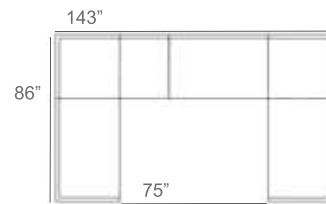

- 1 - Left
- 2 - Corner
- 1 - Right
- 1 - Slipper Chair
- 2 - Slipper Chair

Patio Furniture Cover Size:
159" x 100" Section Cover
3007-1004