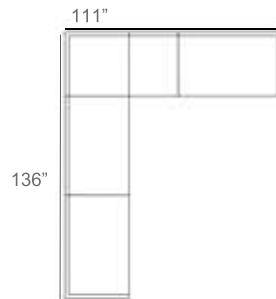

Patio Furniture Cover Size:  
102" x 128" Sectional Cover  
3008-0002

- 1 - Left
- 1 - Corner
- 1 - Right
- 2 - Slipper Chair

Patio Furniture Cover Size:  
102" x 154" Sectional Cover  
3008-0003

- 1 - Left
- 1 - Corner
- 1 - Right
- 2 - Slipper Chair

Patio Furniture Cover Size:  
128" x 128" Sectional Cover  
3008-0006

- 1 - Left
- 1 - Corner
- 1 - Right
- 1 - Slipper Chair

Patio Furniture Cover Size:  
128" x 102" Sectional Cover  
3008-0005

- 1 - Left
- 1 - Corner
- 1 - Right
- 2 - Slipper Chair

Patio Furniture Cover Size:  
154" x 102" Sectional Cover  
3008-0009

- 1 - Left
- 1 - Corner
- 1 - Right
- 2 - Slipper Chair
- 1 - Slipper Chair

Patio Furniture Cover Size:  
154" x 128" Sectional Cover  
3008-0010

- 1 - Left
- 1 - Corner
- 1 - Right
- 2 - Slipper Chair
- 1 - Slipper Chair
- 1 - Side Ottoman

Patio Furniture Cover Size:  
128" x 154" Sectional Cover  
3008-0007

- 1 - Left
- 1 - Corner
- 1 - Right
- 2 - Slipper Chair
- 2 - Slipper Chair