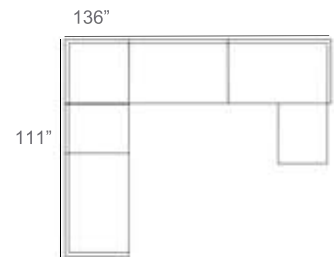

Patio Furniture Cover Size:  
102" x 128" Sectional Cover  
3008-0002

- 1 - Left
- 1 - Corner
- 1 - Right
- 2 - Slipper Chair

Patio Furniture Cover Size:  
102" x 154" Sectional Cover  
3008-0003

- 1 - Left
- 1 - Corner
- 1 - Right
- 2 - Slipper Chair

Patio Furniture Cover Size:  
128" x 128" Sectional Cover  
3008-0006

- 1 - Left
- 1 - Corner
- 1 - Right
- 1 - Slipper Chair

Patio Furniture Cover Size:  
128" x 102" Sectional Cover  
3008-0005

- 1 - Left
- 1 - Corner
- 1 - Right
- 2 - Slipper Chair

Patio Furniture Cover Size:  
154" x 102" Sectional Cover  
3008-0009

- 1 - Left
- 1 - Corner
- 1 - Right
- 2 - Slipper Chair
- 1 - Slipper Chair

Patio Furniture Cover Size:  
154" x 128" Sectional Cover  
3008-0010

- 1 - Left
- 1 - Corner
- 1 - Right
- 2 - Slipper Chair
- 1 - Slipper Chair
- 1 - Side Ottoman

Patio Furniture Cover Size:  
128" x 154" Sectional Cover  
3008-0007

- 1 - Left
- 1 - Corner
- 1 - Right
- 2 - Slipper Chair
- 2 - Slipper Chair