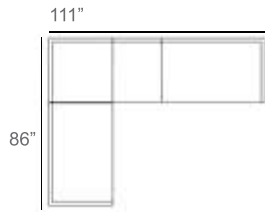

Nevis Outdoor Sectional Patio Furniture Combination Ideas

- 1 - Left
- 1 - Corner
- 1 - Right

Patio Furniture Cover Size:  
102" x 102" Sectional Cover  
3008-0001

- 1 - Left
- 1 - Corner
- 1 - Right
- 1 - Slipper Chair

Patio Furniture Cover Size:  
102" x 128" Sectional Cover  
3008-0002

- 1 - Left
- 1 - Corner
- 1 - Right
- 2 - Slipper Chair

Patio Furniture Cover Size:  
102" x 154" Sectional Cover  
3008-0003

- 1 - Left
- 1 - Corner
- 1 - Right
- 2 - Slipper Chair

Patio Furniture Cover Size:  
128" x 128" Sectional Cover  
3008-0006

- 1 - Left
- 1 - Corner
- 1 - Right
- 1 - Slipper Chair

Patio Furniture Cover Size:  
128" x 102" Sectional Cover  
3008-0005

- 1 - Left
- 1 - Corner
- 1 - Right
- 2 - Slipper Chair

Patio Furniture Cover Size:  
154" x 102" Sectional Cover  
3008-0009

- 1 - Left
- 1 - Corner
- 1 - Right
- 2 - Slipper Chair
- 1 - Slipper Chair

Patio Furniture Cover Size:  
154" x 128" Sectional Cover  
3008-0010