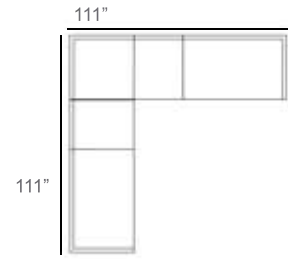

Nevis Outdoor Sectional Patio Furniture Combination Ideas

- 1 - Left
- 1 - Corner
- 1 - Right

Patio Furniture Cover Size:  
102" x 102" Sectional Cover  
3008-0001

- 1 - Left
- 1 - Corner
- 1 - Right
- 1 - Slipper Chair

Patio Furniture Cover Size:  
102" x 128" Sectional Cover  
3008-0002

- 1 - Left
- 1 - Corner
- 1 - Right
- 2 - Slipper Chair

Patio Furniture Cover Size:  
102" x 154" Sectional Cover  
3008-0003

- 1 - Left
- 1 - Corner
- 1 - Right
- 2 - Slipper Chair

Patio Furniture Cover Size:  
128" x 128" Sectional Cover  
3008-0006

- 1 - Left
- 1 - Corner
- 1 - Right
- 1 - Slipper Chair

Patio Furniture Cover Size:  
128" x 102" Sectional Cover  
3008-0005

- 1 - Left
- 1 - Corner
- 1 - Right
- 2 - Slipper Chair

Patio Furniture Cover Size:  
154" x 102" Sectional Cover  
3008-0009

- 1 - Left
- 1 - Corner
- 1 - Right
- 2 - Slipper Chair
- 1 - Slipper Chair

Patio Furniture Cover Size:  
154" x 128" Sectional Cover  
3008-0010