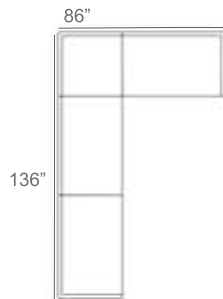

Nevis Outdoor Sectional Patio Furniture Combination Ideas

- 1 - Left
- 1 - Corner
- 1 - Right

Patio Furniture Cover Size:  
102" x 102" Sectional Cover  
3008-0001

- 1 - Left
- 1 - Corner
- 1 - Right
- 1 - Slipper Chair

Patio Furniture Cover Size:  
102" x 128" Sectional Cover  
3008-0002

- 1 - Left
- 1 - Corner
- 1 - Right
- 2 - Slipper Chair

Patio Furniture Cover Size:  
102" x 154" Sectional Cover  
3008-0003

- 1 - Left
- 1 - Corner
- 1 - Right
- 2 - Slipper Chair

Patio Furniture Cover Size:  
128" x 128" Sectional Cover  
3008-0006

- 1 - Left
- 1 - Corner
- 1 - Right
- 1 - Slipper Chair

Patio Furniture Cover Size:  
128" x 102" Sectional Cover  
3008-0005

- 1 - Left
- 1 - Corner
- 1 - Right
- 2 - Slipper Chair

Patio Furniture Cover Size:  
154" x 102" Sectional Cover  
3008-0009

- 1 - Left
- 1 - Corner
- 1 - Right
- 2 - Slipper Chair
- 1 - Slipper Chair

Patio Furniture Cover Size:  
154" x 128" Sectional Cover  
3008-0010