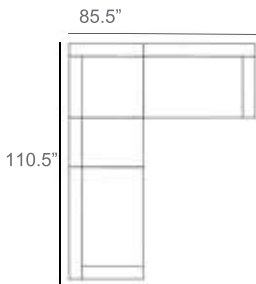

Trellis Rope Outdoor Sectional Patio Furniture Combination Ideas

1 - Left
1 - Corner
1 - Right
Patio Furniture Cover Size:
102" x 102" Sectional Cover
3008-0001

1 - Left
1 - Corner
1 - Right
1 - Slipper Chair
Patio Furniture Cover Size:
102" x 128" Sectional Cover
3008-0002

1 - Left
1 - Corner
1 - Right
2 - Slipper Chair
Patio Furniture Cover Size:
102" x 154" Sectional Cover
3008-0003

1 - Left
1 - Corner
1 - Right
1 - Slipper Chair
Patio Furniture Cover Size:
128" x 102" Sectional Cover
3008-0005

1 - Left
1 - Corner
1 - Right
1 - Slipper Chair
Patio Furniture Cover Size:
154" x 102" Sectional Cover
3008-0009

1 - Left
1 - Corner
1 - Right
3 - Slipper Chair
Patio Furniture Cover Size:
154" x 128" Sectional Cover
3008-0010

1 - Left
1 - Corner
1 - Right
2 - Slipper Chair
Patio Furniture Cover Size:
128" x 128" Sectional Cover
3008-0006

1 - Left
1 - Corner
1 - Right
3 - Slipper Chair
1 - Side Ottoman
Patio Furniture Cover Size:
128" x 154" Sectional Cover
3008-0007