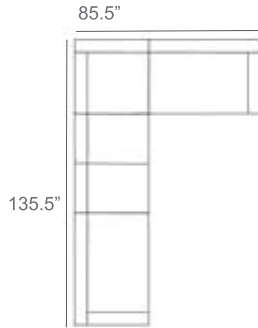

Trellis Rope Outdoor Sectional Patio Furniture Combination Ideas

1 - Left
1 - Corner
1 - Right
Patio Furniture Cover Size:
102" x 102" Sectional Cover
3008-0001

1 - Left
1 - Corner
1 - Right
1 - Slipper Chair
Patio Furniture Cover Size:
102" x 128" Sectional Cover
3008-0002

1 - Left
1 - Corner
1 - Right
2 - Slipper Chair
Patio Furniture Cover Size:
102" x 154" Sectional Cover
3008-0003

1 - Left
1 - Corner
1 - Right
1 - Slipper Chair
Patio Furniture Cover Size:
128" x 102" Sectional Cover
3008-0005

1 - Left
1 - Corner
1 - Right
1 - Slipper Chair
Patio Furniture Cover Size:
154" x 102" Sectional Cover
3008-0009

1 - Left
1 - Corner
1 - Right
3 - Slipper Chair
Patio Furniture Cover Size:
154" x 128" Sectional Cover
3008-0010

1 - Left
1 - Corner
1 - Right
2 - Slipper Chair
Patio Furniture Cover Size:
128" x 128" Sectional Cover
3008-0006

1 - Left
1 - Corner
1 - Right
3 - Slipper Chair
1 - Side Ottoman
Patio Furniture Cover Size:
128" x 154" Sectional Cover
3008-0007