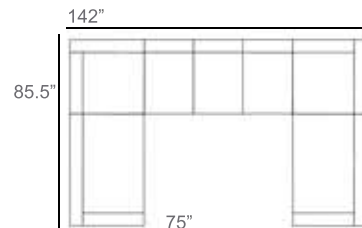

1 - Left
1 - Corner
1 - Right
2 - Slipper Chair
Patio Furniture Cover Size:
102" x 154" Sectional Cover
3008-0003

1 - Left
1 - Corner
1 - Right
1 - Slipper Chair
Patio Furniture Cover Size:
128" x 102" Sectional Cover
3008-0005

1 - Left
1 - Corner
1 - Right
1 - Slipper Chair
Patio Furniture Cover Size:
154" x 102" Sectional Cover
3008-0009

1 - Left
1 - Corner
1 - Right
3 - Slipper Chair
Patio Furniture Cover Size:
154" x 128" Sectional Cover
3008-0010

1 - Left
1 - Corner
1 - Right
2 - Slipper Chair
Patio Furniture Cover Size:
128" x 128" Sectional Cover
3008-0006

1 - Left
1 - Corner
1 - Right
3 - Slipper Chair
1 - Side Ottoman
Patio Furniture Cover Size:
128" x 154" Sectional Cover
3008-0007

1 - Left
1 - Corner
1 - Right
3 - Slipper Chair
1 - Side Ottoman
Patio Furniture Cover Size:
154" x 128" Sectional Cover
3008-0010

1 - Left
2 - Corner
1 - Right
3 - Slipper Chair
Patio Furniture Cover Size:
100" x 159" Section Cover
3007-0004