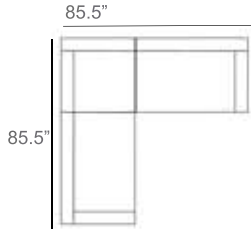

Trellis Rope Outdoor Sectional Patio Furniture Combination Ideas

1 - Left
1 - Corner
1 - Right
Patio Furniture Cover Size:
102" x 102" Sectional Cover
3008-0001

1 - Left
1 - Corner
1 - Right
1 - Slipper Chair
Patio Furniture Cover Size:
102" x 128" Sectional Cover
3008-0002

1 - Left
1 - Corner
1 - Right
2 - Slipper Chair
Patio Furniture Cover Size:
102" x 154" Sectional Cover
3008-0003

1 - Left
1 - Corner
1 - Right
1 - Slipper Chair
Patio Furniture Cover Size:
128" x 102" Sectional Cover
3008-0005

1 - Left
1 - Corner
1 - Right
1 - Slipper Chair
Patio Furniture Cover Size:
154" x 102" Sectional Cover
3008-0009

1 - Left
1 - Corner
1 - Right
3 - Slipper Chair
Patio Furniture Cover Size:
154" x 128" Sectional Cover
3008-0010

1 - Left
1 - Corner
1 - Right
2 - Slipper Chair
Patio Furniture Cover Size:
128" x 128" Sectional Cover
3008-0006

1 - Left
1 - Corner
1 - Right
3 - Slipper Chair
1 - Side Ottoman
Patio Furniture Cover Size:
128" x 154" Sectional Cover
3008-0007