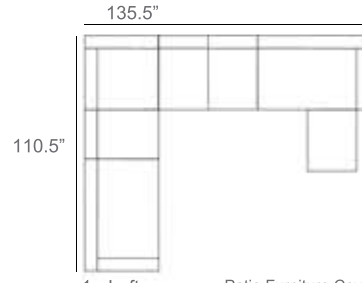

Trellis Rope Outdoor Sectional Patio Furniture Combination Ideas

1 - Left
1 - Corner
1 - Right
Patio Furniture Cover Size:
102" x 102" Sectional Cover
3008-0001

1 - Left
1 - Corner
1 - Right
1 - Slipper Chair
Patio Furniture Cover Size:
102" x 128" Sectional Cover
3008-0002

1 - Left
1 - Corner
1 - Right
2 - Slipper Chair
Patio Furniture Cover Size:
102" x 154" Sectional Cover
3008-0003

1 - Left
1 - Corner
1 - Right
1 - Slipper Chair
Patio Furniture Cover Size:
128" x 102" Sectional Cover
3008-0005

1 - Left
1 - Corner
1 - Right
1 - Slipper Chair
Patio Furniture Cover Size:
154" x 102" Sectional Cover
3008-0009

1 - Left
1 - Corner
1 - Right
3 - Slipper Chair
Patio Furniture Cover Size:
154" x 128" Sectional Cover
3008-0010

1 - Left
1 - Corner
1 - Right
2 - Slipper Chair
Patio Furniture Cover Size:
128" x 128" Sectional Cover
3008-0006

1 - Left
1 - Corner
1 - Right
3 - Slipper Chair
1 - Side Ottoman
Patio Furniture Cover Size:
128" x 154" Sectional Cover
3008-0007