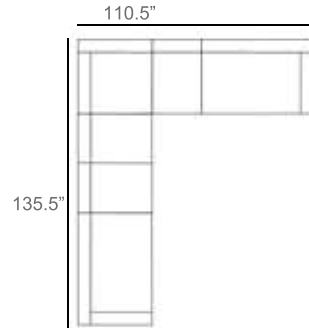

Trellis Rope Outdoor Sectional Patio Furniture Combination Ideas

1 - Left
1 - Corner
1 - Right
Patio Furniture Cover Size:
102" x 102" Sectional Cover
3008-0001

1 - Left
1 - Corner
1 - Right
1 - Slipper Chair
Patio Furniture Cover Size:
102" x 128" Sectional Cover
3008-0002

1 - Left
1 - Corner
1 - Right
2 - Slipper Chair
Patio Furniture Cover Size:
102" x 154" Sectional Cover
3008-0003

1 - Left
1 - Corner
1 - Right
1 - Slipper Chair
Patio Furniture Cover Size:
128" x 102" Sectional Cover
3008-0005

1 - Left
1 - Corner
1 - Right
1 - Slipper Chair
Patio Furniture Cover Size:
154" x 102" Sectional Cover
3008-0009

1 - Left
1 - Corner
1 - Right
3 - Slipper Chair
Patio Furniture Cover Size:
154" x 128" Sectional Cover
3008-0010

1 - Left
1 - Corner
1 - Right
2 - Slipper Chair
Patio Furniture Cover Size:
128" x 128" Sectional Cover
3008-0006

1 - Left
1 - Corner
1 - Right
3 - Slipper Chair
1 - Side Ottoman
Patio Furniture Cover Size:
128" x 154" Sectional Cover
3008-0007