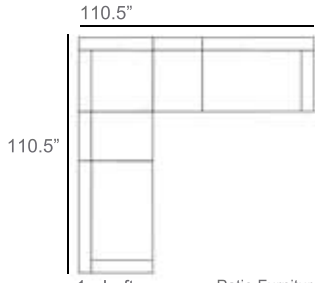

Trellis Rope Outdoor Sectional Patio Furniture Combination Ideas

1 - Left
1 - Corner
1 - Right
Patio Furniture Cover Size:
102" x 102" Sectional Cover
3008-0001

1 - Left
1 - Corner
1 - Right
1 - Slipper Chair
Patio Furniture Cover Size:
102" x 128" Sectional Cover
3008-0002

1 - Left
1 - Corner
1 - Right
2 - Slipper Chair
Patio Furniture Cover Size:
102" x 154" Sectional Cover
3008-0003

1 - Left
1 - Corner
1 - Right
1 - Slipper Chair
Patio Furniture Cover Size:
128" x 102" Sectional Cover
3008-0005

1 - Left
1 - Corner
1 - Right
1 - Slipper Chair
Patio Furniture Cover Size:
154" x 102" Sectional Cover
3008-0009

1 - Left
1 - Corner
1 - Right
3 - Slipper Chair
Patio Furniture Cover Size:
154" x 128" Sectional Cover
3008-0010

1 - Left
1 - Corner
1 - Right
2 - Slipper Chair
Patio Furniture Cover Size:
128" x 128" Sectional Cover
3008-0006

1 - Left
1 - Corner
1 - Right
3 - Slipper Chair
1 - Side Ottoman
Patio Furniture Cover Size:
128" x 154" Sectional Cover
3008-0007