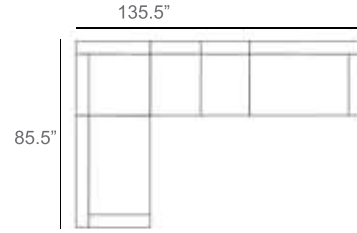

Trellis Rope Outdoor Sectional Patio Furniture Combination Ideas

1 - Left
1 - Corner
1 - Right
Patio Furniture Cover Size:
102" x 102" Sectional Cover
3008-0001

1 - Left
1 - Corner
1 - Right
1 - Slipper Chair
Patio Furniture Cover Size:
102" x 128" Sectional Cover
3008-0002

1 - Left
1 - Corner
1 - Right
2 - Slipper Chair
Patio Furniture Cover Size:
102" x 154" Sectional Cover
3008-0003

1 - Left
1 - Corner
1 - Right
1 - Slipper Chair
Patio Furniture Cover Size:
128" x 102" Sectional Cover
3008-0005

1 - Left
1 - Corner
1 - Right
1 - Slipper Chair
Patio Furniture Cover Size:
154" x 102" Sectional Cover
3008-0009

1 - Left
1 - Corner
1 - Right
3 - Slipper Chair
Patio Furniture Cover Size:
154" x 128" Sectional Cover
3008-0010

1 - Left
1 - Corner
1 - Right
3 - Slipper Chair
1 - Side Ottoman
Patio Furniture Cover Size:
154" x 128" Sectional Cover
3008-0010

1 - Left
2 - Corner
1 - Right
3 - Slipper Chair
Patio Furniture Cover Size:
100" x 159" Section Cover
3007-0004