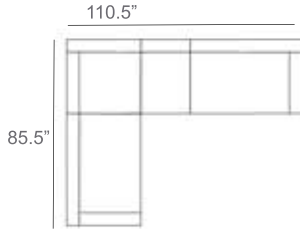

Trellis Rope Outdoor Sectional Patio Furniture Combination Ideas

1 - Left
1 - Corner
1 - Right
Patio Furniture Cover Size:
102" x 102" Sectional Cover
3008-0001

1 - Left
1 - Corner
1 - Right
1 - Slipper Chair
Patio Furniture Cover Size:
102" x 128" Sectional Cover
3008-0002

1 - Left
1 - Corner
1 - Right
2 - Slipper Chair
Patio Furniture Cover Size:
102" x 154" Sectional Cover
3008-0003

1 - Left
1 - Corner
1 - Right
1 - Slipper Chair
Patio Furniture Cover Size:
128" x 102" Sectional Cover
3008-0005

1 - Left
1 - Corner
1 - Right
1 - Slipper Chair
Patio Furniture Cover Size:
154" x 102" Sectional Cover
3008-0009

1 - Left
1 - Corner
1 - Right
3 - Slipper Chair
Patio Furniture Cover Size:
154" x 128" Sectional Cover
3008-0010

1 - Left
1 - Corner
1 - Right
2 - Slipper Chair
Patio Furniture Cover Size:
128" x 128" Sectional Cover
3008-0006

1 - Left
1 - Corner
1 - Right
3 - Slipper Chair
1 - Side Ottoman
Patio Furniture Cover Size:
128" x 154" Sectional Cover
3008-0007