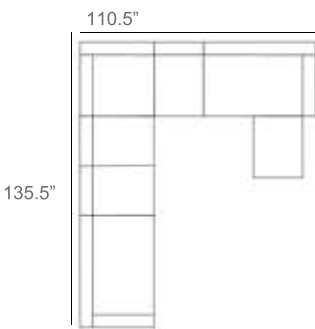

1 - Left
1 - Corner
1 - Right
2 - Slipper Chair
Patio Furniture Cover Size:
102" x 154" Sectional Cover
3008-0003

1 - Left
1 - Corner
1 - Right
1 - Slipper Chair
Patio Furniture Cover Size:
128" x 102" Sectional Cover
3008-0005

1 - Left
1 - Corner
1 - Right
1 - Slipper Chair
Patio Furniture Cover Size:
154" x 102" Sectional Cover
3008-0009

1 - Left
1 - Corner
1 - Right
3 - Slipper Chair
Patio Furniture Cover Size:
154" x 128" Sectional Cover
3008-0010

1 - Left
1 - Corner
1 - Right
2 - Slipper Chair
Patio Furniture Cover Size:
128" x 128" Sectional Cover
3008-0006

1 - Left
1 - Corner
1 - Right
3 - Slipper Chair
1 - Side Ottoman
Patio Furniture Cover Size:
128" x 154" Sectional Cover
3008-0007

1 - Left
1 - Corner
1 - Right
3 - Slipper Chair
1 - Side Ottoman
Patio Furniture Cover Size:
154" x 128" Sectional Cover
3008-0010

1 - Left
2 - Corner
1 - Right
3 - Slipper Chair
Patio Furniture Cover Size:
100" x 159" Section Cover
3007-0004