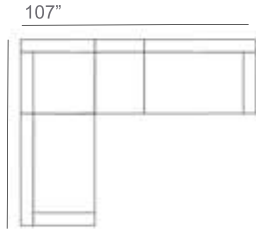

Wynn Outdoor Sectional Patio Furniture Combination Ideas

1 - Left
1 - Corner
1 - Right
Patio Furniture Cover Size:
102" x 102" Sectional Cover
3008-0001

1 - Left
1 - Corner
1 - Right
1 - Slipper Chair
Patio Furniture Cover Size:
102" x 128" Sectional Cover
3008-0002

1 - Left
1 - Corner
1 - Right
2 - Slipper Chair
Patio Furniture Cover Size:
102" x 154" Sectional Cover
3008-0003

1 - Left
1 - Corner
1 - Right
1 - Slipper Chair
Patio Furniture Cover Size:
128" x 102" Sectional Cover
3008-0005

1 - Left
1 - Corner
1 - Right
1 - Slipper Chair
Patio Furniture Cover Size:
154" x 102" Sectional Cover
3008-0009

1 - Left
1 - Corner
1 - Right
3 - Slipper Chair
Patio Furniture Cover Size:
154" x 128" Sectional Cover
3008-0010

1 - Left
1 - Corner
1 - Right
2 - Slipper Chair
Patio Furniture Cover Size:
128" x 128" Sectional Cover
3008-0006

1 - Left
1 - Corner
1 - Right
3 - Slipper Chair
1 - Side Ottoman
Patio Furniture Cover Size:
128" x 154" Sectional Cover
3008-0007