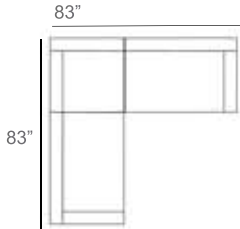

Wynn Outdoor Sectional Patio Furniture Combination Ideas

1 - Left
1 - Corner
1 - Right
Patio Furniture Cover Size:
102" x 102" Sectional Cover
3008-0001

1 - Left
1 - Corner
1 - Right
1 - Slipper Chair
Patio Furniture Cover Size:
102" x 128" Sectional Cover
3008-0002

1 - Left
1 - Corner
1 - Right
2 - Slipper Chair
Patio Furniture Cover Size:
102" x 154" Sectional Cover
3008-0003

1 - Left
1 - Corner
1 - Right
1 - Slipper Chair
Patio Furniture Cover Size:
128" x 102" Sectional Cover
3008-0005

1 - Left
1 - Corner
1 - Right
1 - Slipper Chair
Patio Furniture Cover Size:
154" x 102" Sectional Cover
3008-0009

1 - Left
1 - Corner
1 - Right
3 - Slipper Chair
Patio Furniture Cover Size:
154" x 128" Sectional Cover
3008-0010

1 - Left
1 - Corner
1 - Right
2 - Slipper Chair
Patio Furniture Cover Size:
128" x 128" Sectional Cover
3008-0006

1 - Left
1 - Corner
1 - Right
3 - Slipper Chair
1 - Side Ottoman
Patio Furniture Cover Size:
128" x 154" Sectional Cover
3008-0007