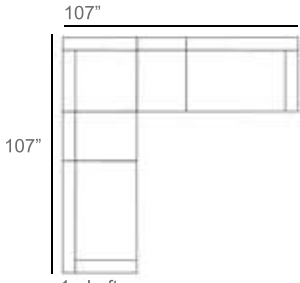

Wynn Outdoor Sectional Patio Furniture Combination Ideas

1 - Left
1 - Corner
1 - Right
Patio Furniture Cover Size:
102" x 102" Sectional Cover
3008-0001

1 - Left
1 - Corner
1 - Right
1 - Slipper Chair
Patio Furniture Cover Size:
102" x 128" Sectional Cover
3008-0002

1 - Left
1 - Corner
1 - Right
2 - Slipper Chair
Patio Furniture Cover Size:
102" x 154" Sectional Cover
3008-0003

1 - Left
1 - Corner
1 - Right
1 - Slipper Chair
Patio Furniture Cover Size:
128" x 102" Sectional Cover
3008-0005

1 - Left
1 - Corner
1 - Right
1 - Slipper Chair
Patio Furniture Cover Size:
154" x 102" Sectional Cover
3008-0009

1 - Left
1 - Corner
1 - Right
3 - Slipper Chair
Patio Furniture Cover Size:
154" x 128" Sectional Cover
3008-0010

1 - Left
1 - Corner
1 - Right
2 - Slipper Chair
Patio Furniture Cover Size:
128" x 128" Sectional Cover
3008-0006

1 - Left
1 - Corner
1 - Right
3 - Slipper Chair
1 - Side Ottoman
Patio Furniture Cover Size:
128" x 154" Sectional Cover
3008-0007