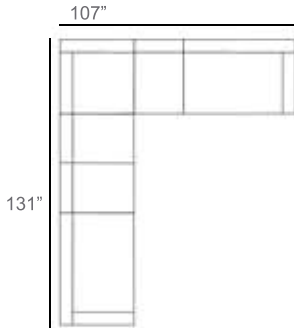

Wynn Outdoor Sectional Patio Furniture Combination Ideas

1 - Left
1 - Corner
1 - Right
Patio Furniture Cover Size:
102" x 102" Sectional Cover
3008-0001

1 - Left
1 - Corner
1 - Right
1 - Slipper Chair
Patio Furniture Cover Size:
102" x 128" Sectional Cover
3008-0002

1 - Left
1 - Corner
1 - Right
2 - Slipper Chair
Patio Furniture Cover Size:
102" x 154" Sectional Cover
3008-0003

1 - Left
1 - Corner
1 - Right
1 - Slipper Chair
Patio Furniture Cover Size:
128" x 102" Sectional Cover
3008-0005

1 - Left
1 - Corner
1 - Right
1 - Slipper Chair
Patio Furniture Cover Size:
154" x 102" Sectional Cover
3008-0009

1 - Left
1 - Corner
1 - Right
3 - Slipper Chair
Patio Furniture Cover Size:
154" x 128" Sectional Cover
3008-0010

1 - Left
1 - Corner
1 - Right
2 - Slipper Chair
Patio Furniture Cover Size:
128" x 128" Sectional Cover
3008-0006

1 - Left
1 - Corner
1 - Right
3 - Slipper Chair
1 - Side Ottoman
Patio Furniture Cover Size:
128" x 154" Sectional Cover
3008-0007