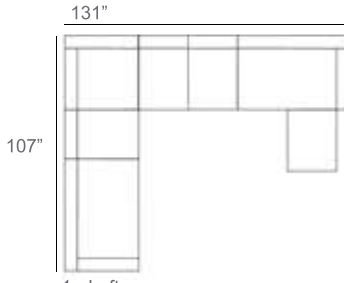

Wynn Outdoor Sectional Patio Furniture Combination Ideas

1 - Left
1 - Corner
1 - Right
Patio Furniture Cover Size:
102" x 102" Sectional Cover
3008-0001

1 - Left
1 - Corner
1 - Right
1 - Slipper Chair
Patio Furniture Cover Size:
102" x 128" Sectional Cover
3008-0002

1 - Left
1 - Corner
1 - Right
2 - Slipper Chair
Patio Furniture Cover Size:
102" x 154" Sectional Cover
3008-0003

1 - Left
1 - Corner
1 - Right
1 - Slipper Chair
Patio Furniture Cover Size:
128" x 102" Sectional Cover
3008-0005

1 - Left
1 - Corner
1 - Right
1 - Slipper Chair
Patio Furniture Cover Size:
154" x 102" Sectional Cover
3008-0009

1 - Left
1 - Corner
1 - Right
3 - Slipper Chair
Patio Furniture Cover Size:
154" x 128" Sectional Cover
3008-0010

1 - Left
1 - Corner
1 - Right
2 - Slipper Chair
Patio Furniture Cover Size:
128" x 128" Sectional Cover
3008-0006

1 - Left
1 - Corner
1 - Right
3 - Slipper Chair
1 - Side Ottoman
Patio Furniture Cover Size:
128" x 154" Sectional Cover
3008-0007