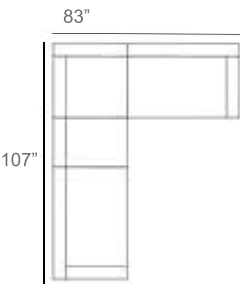

Wynn Outdoor Sectional Patio Furniture Combination Ideas

1 - Left
1 - Corner
1 - Right
Patio Furniture Cover Size:
102" x 102" Sectional Cover
3008-0001

1 - Left
1 - Corner
1 - Right
1 - Slipper Chair
Patio Furniture Cover Size:
102" x 128" Sectional Cover
3008-0002

1 - Left
1 - Corner
1 - Right
2 - Slipper Chair
Patio Furniture Cover Size:
102" x 154" Sectional Cover
3008-0003

1 - Left
1 - Corner
1 - Right
1 - Slipper Chair
Patio Furniture Cover Size:
128" x 102" Sectional Cover
3008-0005

1 - Left
1 - Corner
1 - Right
1 - Slipper Chair
Patio Furniture Cover Size:
154" x 102" Sectional Cover
3008-0009

1 - Left
1 - Corner
1 - Right
3 - Slipper Chair
Patio Furniture Cover Size:
154" x 128" Sectional Cover
3008-0010

1 - Left
1 - Corner
1 - Right
2 - Slipper Chair
Patio Furniture Cover Size:
128" x 128" Sectional Cover
3008-0006

1 - Left
1 - Corner
1 - Right
3 - Slipper Chair
1 - Side Ottoman
Patio Furniture Cover Size:
128" x 154" Sectional Cover
3008-0007