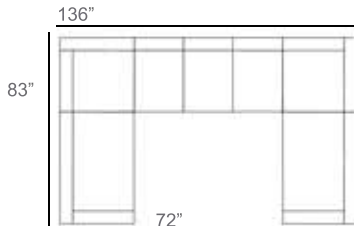

1 - Left
1 - Corner
1 - Right
2 - Slipper Chair
Patio Furniture Cover Size:
102" x 154" Sectional Cover
3008-0003

1 - Left
1 - Corner
1 - Right
1 - Slipper Chair
Patio Furniture Cover Size:
128" x 102" Sectional Cover
3008-0005

1 - Left
1 - Corner
1 - Right
1 - Slipper Chair
Patio Furniture Cover Size:
154" x 102" Sectional Cover
3008-0009

1 - Left
1 - Corner
1 - Right
3 - Slipper Chair
Patio Furniture Cover Size:
154" x 128" Sectional Cover
3008-0010

1 - Left
1 - Corner
1 - Right
2 - Slipper Chair
Patio Furniture Cover Size:
128" x 128" Sectional Cover
3008-0006

1 - Left
1 - Corner
1 - Right
3 - Slipper Chair
1 - Side Ottoman
Patio Furniture Cover Size:
128" x 154" Sectional Cover
3008-0007

1 - Left
1 - Corner
1 - Right
3 - Slipper Chair
1 - Side Ottoman
Patio Furniture Cover Size:
154" x 128" Sectional Cover
3008-0010

1 - Left
2 - Corner
1 - Right
3 - Slipper Chair
Patio Furniture Cover Size:
159" x 100" Section Cover
3007-1004