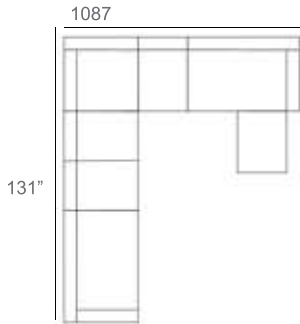

1 - Left
1 - Corner
1 - Right
2 - Slipper Chair
Patio Furniture Cover Size:
102" x 154" Sectional Cover
3008-0003

1 - Left
1 - Corner
1 - Right
1 - Slipper Chair
Patio Furniture Cover Size:
128" x 102" Sectional Cover
3008-0005

1 - Left
1 - Corner
1 - Right
1 - Slipper Chair
Patio Furniture Cover Size:
154" x 102" Sectional Cover
3008-0009

1 - Left
1 - Corner
1 - Right
3 - Slipper Chair
Patio Furniture Cover Size:
154" x 128" Sectional Cover
3008-0010

1 - Left
1 - Corner
1 - Right
2 - Slipper Chair
Patio Furniture Cover Size:
128" x 128" Sectional Cover
3008-0006

1 - Left
1 - Corner
1 - Right
3 - Slipper Chair
1 - Side Ottoman
Patio Furniture Cover Size:
128" x 154" Sectional Cover
3008-0007

1 - Left
1 - Corner
1 - Right
3 - Slipper Chair
1 - Side Ottoman
Patio Furniture Cover Size:
154" x 128" Sectional Cover
3008-0010

1 - Left
2 - Corner
1 - Right
3 - Slipper Chair
Patio Furniture Cover Size:
159" x 100" Section Cover
3007-1004