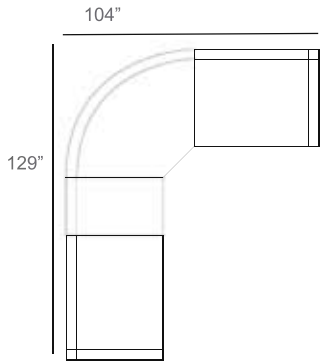

1 - Left
1 - Corner
1 - Right
Patio Furniture Cover Size:
128" x 128" Sectional Cover
3008-0006

1 - Left
1 - Corner
1 - Right
1 - Slipper Chair
Patio Furniture Cover Size:
128" x 154" Sectional Cover
3008-0007

1 - Left
1 - Corner
1 - Right
2 - Slipper Chair
Patio Furniture Cover Size:
128" x 154" Sectional Cover
3008-0007

1 - Left
1 - Corner
1 - Right
1 - Slipper Chair
Patio Furniture Cover Size:
154" x 128" Sectional Cover
3008-0010

1 - Left
1 - Corner
1 - Right
2 - Slipper Chair
Patio Furniture Cover Size:
154" x 154" Sectional Cover
3008-0011

1 - Left
1 - Corner
1 - Right
3 - Slipper Chair
Patio Furniture Cover Size:
154" x 183" Sectional Cover
3008-0012

1 - Left
1 - Corner
1 - Right
4 - Slipper Chair
Patio Furniture Cover Size:
183" x 183" Sectional Cover
3008-0016