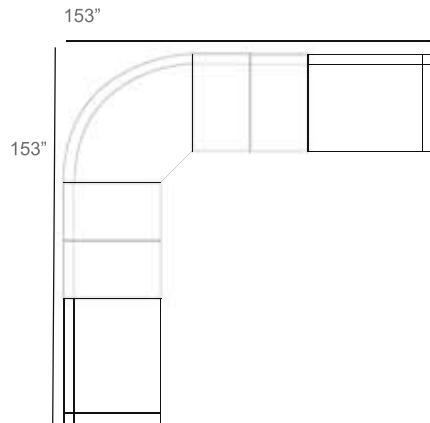

1 - Left
1 - Corner
1 - Right
Patio Furniture Cover Size:
128" x 128" Sectional Cover
3008-0006

1 - Left
1 - Corner
1 - Right
1 - Slipper Chair
Patio Furniture Cover Size:
128" x 154" Sectional Cover
3008-0007

1 - Left
1 - Corner
1 - Right
2 - Slipper Chair
Patio Furniture Cover Size:
128" x 154" Sectional Cover
3008-0007

1 - Left
1 - Corner
1 - Right
1 - Slipper Chair
Patio Furniture Cover Size:
154" x 128" Sectional Cover
3008-0010

1 - Left
1 - Corner
1 - Right
2 - Slipper Chair
Patio Furniture Cover Size:
154" x 154" Sectional Cover
3008-0011

1 - Left
1 - Corner
1 - Right
3 - Slipper Chair
Patio Furniture Cover Size:
154" x 183" Sectional Cover
3008-0012

1 - Left
1 - Corner
1 - Right
4 - Slipper Chair
Patio Furniture Cover Size:
183" x 183" Sectional Cover
3008-0016