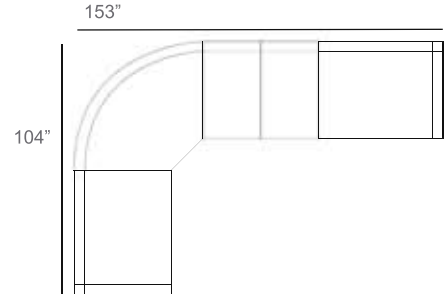

1 - Left
1 - Corner
1 - Right
Patio Furniture Cover Size:
128" x 128" Sectional Cover
3008-0006

1 - Left
1 - Corner
1 - Right
1 - Slipper Chair
Patio Furniture Cover Size:
128" x 154" Sectional Cover
3008-0007

1 - Left
1 - Corner
1 - Right
2 - Slipper Chair
Patio Furniture Cover Size:
128" x 154" Sectional Cover
3008-0007

1 - Left
1 - Corner
1 - Right
1 - Slipper Chair
Patio Furniture Cover Size:
154" x 128" Sectional Cover
3008-0010

1 - Left
1 - Corner
1 - Right
2 - Slipper Chair
Patio Furniture Cover Size:
154" x 154" Sectional Cover
3008-0011

1 - Left
1 - Corner
1 - Right
3 - Slipper Chair
Patio Furniture Cover Size:
154" x 183" Sectional Cover
3008-0012

1 - Left
1 - Corner
1 - Right
4 - Slipper Chair
Patio Furniture Cover Size:
183" x 183" Sectional Cover
3008-0016