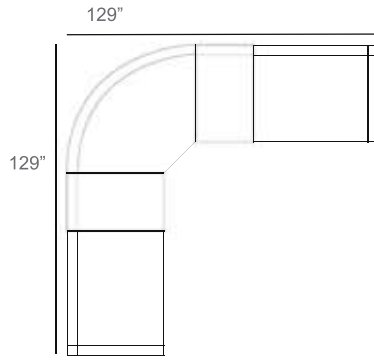

1 - Left
1 - Corner
1 - Right
Patio Furniture Cover Size:
128" x 128" Sectional Cover
3008-0006

1 - Left
1 - Corner
1 - Right
1 - Slipper Chair
Patio Furniture Cover Size:
128" x 154" Sectional Cover
3008-0007

1 - Left
1 - Corner
1 - Right
2 - Slipper Chair
Patio Furniture Cover Size:
128" x 154" Sectional Cover
3008-0007

1 - Left
1 - Corner
1 - Right
1 - Slipper Chair
Patio Furniture Cover Size:
154" x 128" Sectional Cover
3008-0010

1 - Left
1 - Corner
1 - Right
2 - Slipper Chair
Patio Furniture Cover Size:
154" x 154" Sectional Cover
3008-0011

1 - Left
1 - Corner
1 - Right
3 - Slipper Chair
Patio Furniture Cover Size:
154" x 183" Sectional Cover
3008-0012

1 - Left
1 - Corner
1 - Right
4 - Slipper Chair
Patio Furniture Cover Size:
183" x 183" Sectional Cover
3008-0016