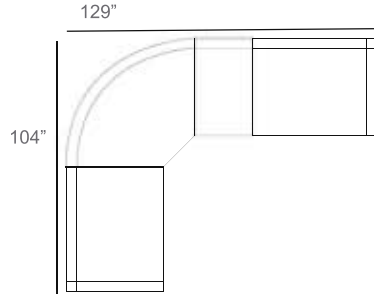

1 - Left
1 - Corner
1 - Right
Patio Furniture Cover Size:
128" x 128" Sectional Cover
3008-0006

1 - Left
1 - Corner
1 - Right
1 - Slipper Chair
Patio Furniture Cover Size:
128" x 154" Sectional Cover
3008-0007

1 - Left
1 - Corner
1 - Right
2 - Slipper Chair
Patio Furniture Cover Size:
128" x 154" Sectional Cover
3008-0007

1 - Left
1 - Corner
1 - Right
1 - Slipper Chair
Patio Furniture Cover Size:
154" x 128" Sectional Cover
3008-0010

1 - Left
1 - Corner
1 - Right
2 - Slipper Chair
Patio Furniture Cover Size:
154" x 154" Sectional Cover
3008-0011

1 - Left
1 - Corner
1 - Right
3 - Slipper Chair
Patio Furniture Cover Size:
154" x 183" Sectional Cover
3008-0012

1 - Left
1 - Corner
1 - Right
4 - Slipper Chair
Patio Furniture Cover Size:
183" x 183" Sectional Cover
3008-0016