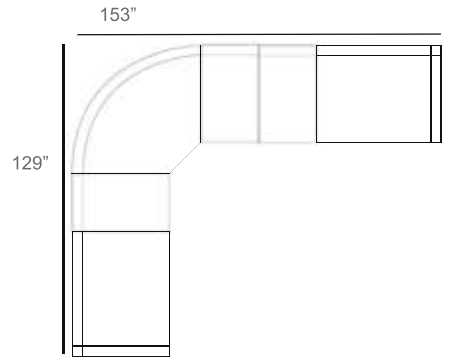

1 - Left
1 - Corner
1 - Right
Patio Furniture Cover Size:
128" x 128" Sectional Cover
3008-0006

1 - Left
1 - Corner
1 - Right
1 - Slipper Chair
Patio Furniture Cover Size:
128" x 154" Sectional Cover
3008-0007

1 - Left
1 - Corner
1 - Right
2 - Slipper Chair
Patio Furniture Cover Size:
128" x 154" Sectional Cover
3008-0007

1 - Left
1 - Corner
1 - Right
1 - Slipper Chair
Patio Furniture Cover Size:
154" x 128" Sectional Cover
3008-0010

1 - Left
1 - Corner
1 - Right
2 - Slipper Chair
Patio Furniture Cover Size:
154" x 154" Sectional Cover
3008-0011

1 - Left
1 - Corner
1 - Right
3 - Slipper Chair
Patio Furniture Cover Size:
154" x 183" Sectional Cover
3008-0012

1 - Left
1 - Corner
1 - Right
4 - Slipper Chair
Patio Furniture Cover Size:
183" x 183" Sectional Cover
3008-0016