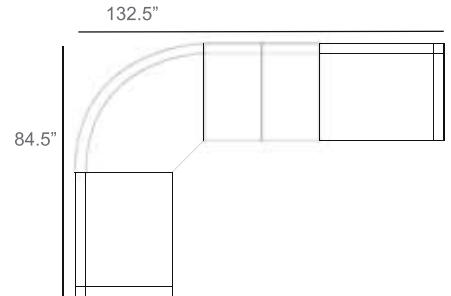

Millcroft Sling Outdoor Sectional Patio Furniture Combination Ideas

1 - Left
1 - Corner
1 - Right
Patio Furniture Cover Size:
102" x 102" Sectional Cover
3008-0001

1 - Left
1 - Corner
1 - Right
1 - Slipper Chair
Patio Furniture Cover Size:
102" x 128" Sectional Cover
3008-0002

1 - Left
1 - Corner
1 - Right
2 - Slipper Chair
Patio Furniture Cover Size:
102" x 154" Sectional Cover
3008-0003

1 - Left
1 - Corner
1 - Right
1 - Slipper Chair
Patio Furniture Cover Size:
128" x 102" Sectional Cover
3008-0005

1 - Left
1 - Corner
1 - Right
2 - Slipper Chair
Patio Furniture Cover Size:
128" x 128" Sectional Cover
3008-0006

1 - Left
1 - Corner
1 - Right
3 - Slipper Chair
Patio Furniture Cover Size:
128" x 154" Sectional Cover
3008-0007

1 - Left
1 - Corner
1 - Right
4 - Slipper Chair
Patio Furniture Cover Size:
154" x 154" Sectional Cover
3008-0011