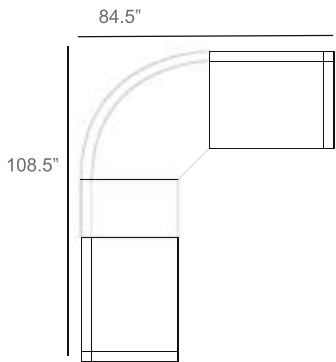

Millcroft Sling Outdoor Sectional Patio Furniture Combination Ideas

1 - Left
1 - Corner
1 - Right
Patio Furniture Cover Size:
102" x 102" Sectional Cover
3008-0001

1 - Left
1 - Corner
1 - Right
1 - Slipper Chair
Patio Furniture Cover Size:
102" x 128" Sectional Cover
3008-0002

1 - Left
1 - Corner
1 - Right
2 - Slipper Chair
Patio Furniture Cover Size:
102" x 154" Sectional Cover
3008-0003

1 - Left
1 - Corner
1 - Right
1 - Slipper Chair
Patio Furniture Cover Size:
128" x 102" Sectional Cover
3008-0005

1 - Left
1 - Corner
1 - Right
2 - Slipper Chair
Patio Furniture Cover Size:
128" x 128" Sectional Cover
3008-0006

1 - Left
1 - Corner
1 - Right
3 - Slipper Chair
Patio Furniture Cover Size:
128" x 154" Sectional Cover
3008-0007

1 - Left
1 - Corner
1 - Right
4 - Slipper Chair
Patio Furniture Cover Size:
154" x 154" Sectional Cover
3008-0011