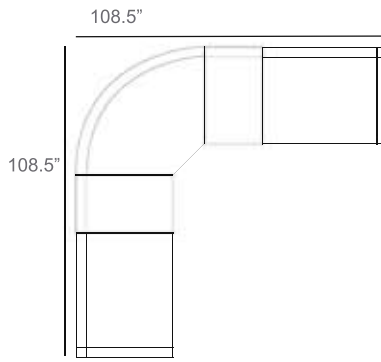

Millcroft Sling Outdoor Sectional Patio Furniture Combination Ideas

1 - Left
1 - Corner
1 - Right
Patio Furniture Cover Size:
102" x 102" Sectional Cover
3008-0001

1 - Left
1 - Corner
1 - Right
1 - Slipper Chair
Patio Furniture Cover Size:
102" x 128" Sectional Cover
3008-0002

1 - Left
1 - Corner
1 - Right
2 - Slipper Chair
Patio Furniture Cover Size:
102" x 154" Sectional Cover
3008-0003

1 - Left
1 - Corner
1 - Right
1 - Slipper Chair
Patio Furniture Cover Size:
128" x 102" Sectional Cover
3008-0005

1 - Left
1 - Corner
1 - Right
2 - Slipper Chair
Patio Furniture Cover Size:
128" x 128" Sectional Cover
3008-0006

1 - Left
1 - Corner
1 - Right
3 - Slipper Chair
Patio Furniture Cover Size:
128" x 154" Sectional Cover
3008-0007

1 - Left
1 - Corner
1 - Right
4 - Slipper Chair
Patio Furniture Cover Size:
154" x 154" Sectional Cover
3008-0011