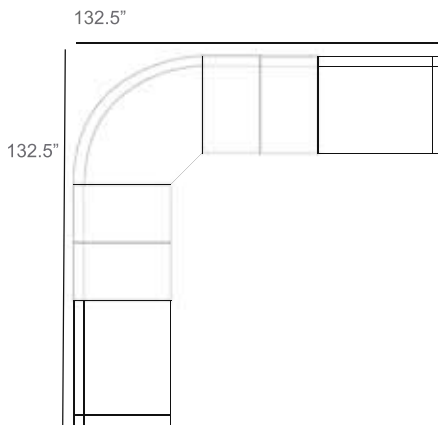

Millcroft Sling Outdoor Sectional Patio Furniture Combination Ideas

1 - Left
1 - Corner
1 - Right
Patio Furniture Cover Size:
102" x 102" Sectional Cover
3008-0001

1 - Left
1 - Corner
1 - Right
1 - Slipper Chair
Patio Furniture Cover Size:
102" x 128" Sectional Cover
3008-0002

1 - Left
1 - Corner
1 - Right
2 - Slipper Chair
Patio Furniture Cover Size:
102" x 154" Sectional Cover
3008-0003

1 - Left
1 - Corner
1 - Right
1 - Slipper Chair
Patio Furniture Cover Size:
128" x 102" Sectional Cover
3008-0005

1 - Left
1 - Corner
1 - Right
2 - Slipper Chair
Patio Furniture Cover Size:
128" x 128" Sectional Cover
3008-0006

1 - Left
1 - Corner
1 - Right
3 - Slipper Chair
Patio Furniture Cover Size:
128" x 154" Sectional Cover
3008-0007

1 - Left
1 - Corner
1 - Right
4 - Slipper Chair
Patio Furniture Cover Size:
154" x 154" Sectional Cover
3008-0011