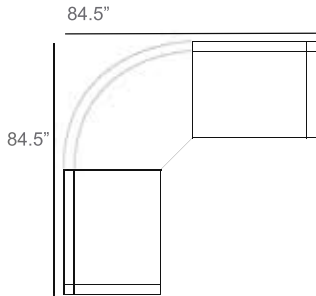

Millcroft Sling Outdoor Sectional Patio Furniture Combination Ideas

1 - Left
1 - Corner
1 - Right
Patio Furniture Cover Size:
102" x 102" Sectional Cover
3008-0001

1 - Left
1 - Corner
1 - Right
1 - Slipper Chair
Patio Furniture Cover Size:
102" x 128" Sectional Cover
3008-0002

1 - Left
1 - Corner
1 - Right
2 - Slipper Chair
Patio Furniture Cover Size:
102" x 154" Sectional Cover
3008-0003

1 - Left
1 - Corner
1 - Right
1 - Slipper Chair
Patio Furniture Cover Size:
128" x 102" Sectional Cover
3008-0005

1 - Left
1 - Corner
1 - Right
2 - Slipper Chair
Patio Furniture Cover Size:
128" x 128" Sectional Cover
3008-0006

1 - Left
1 - Corner
1 - Right
3 - Slipper Chair
Patio Furniture Cover Size:
128" x 154" Sectional Cover
3008-0007

1 - Left
1 - Corner
1 - Right
4 - Slipper Chair
Patio Furniture Cover Size:
154" x 154" Sectional Cover
3008-0011