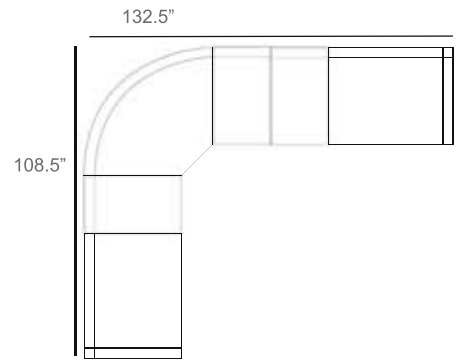

Millcroft Sling Outdoor Sectional Patio Furniture Combination Ideas

1 - Left
1 - Corner
1 - Right
Patio Furniture Cover Size:
102" x 102" Sectional Cover
3008-0001

1 - Left
1 - Corner
1 - Right
1 - Slipper Chair
Patio Furniture Cover Size:
102" x 128" Sectional Cover
3008-0002

1 - Left
1 - Corner
1 - Right
2 - Slipper Chair
Patio Furniture Cover Size:
102" x 154" Sectional Cover
3008-0003

1 - Left
1 - Corner
1 - Right
1 - Slipper Chair
Patio Furniture Cover Size:
128" x 102" Sectional Cover
3008-0005

1 - Left
1 - Corner
1 - Right
2 - Slipper Chair
Patio Furniture Cover Size:
128" x 128" Sectional Cover
3008-0006

1 - Left
1 - Corner
1 - Right
3 - Slipper Chair
Patio Furniture Cover Size:
128" x 154" Sectional Cover
3008-0007

1 - Left
1 - Corner
1 - Right
4 - Slipper Chair
Patio Furniture Cover Size:
154" x 154" Sectional Cover
3008-0011