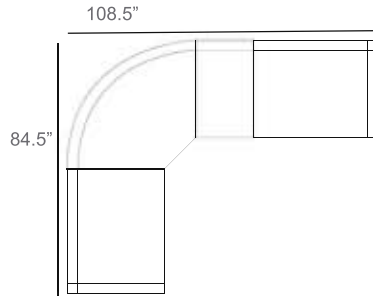

Millcroft Sling Outdoor Sectional Patio Furniture Combination Ideas

1 - Left
1 - Corner
1 - Right
Patio Furniture Cover Size:
102" x 102" Sectional Cover
3008-0001

1 - Left
1 - Corner
1 - Right
1 - Slipper Chair
Patio Furniture Cover Size:
102" x 128" Sectional Cover
3008-0002

1 - Left
1 - Corner
1 - Right
2 - Slipper Chair
Patio Furniture Cover Size:
102" x 154" Sectional Cover
3008-0003

1 - Left
1 - Corner
1 - Right
1 - Slipper Chair
Patio Furniture Cover Size:
128" x 102" Sectional Cover
3008-0005

1 - Left
1 - Corner
1 - Right
2 - Slipper Chair
Patio Furniture Cover Size:
128" x 128" Sectional Cover
3008-0006

1 - Left
1 - Corner
1 - Right
3 - Slipper Chair
Patio Furniture Cover Size:
128" x 154" Sectional Cover
3008-0007

1 - Left
1 - Corner
1 - Right
4 - Slipper Chair
Patio Furniture Cover Size:
154" x 154" Sectional Cover
3008-0011