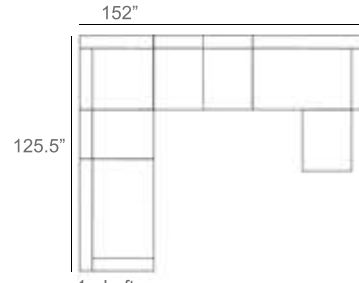

Louvre Wicker Outdoor Sectional Patio Furniture Combination Ideas

1 - Left  
1 - Corner  
1 - Right  
Patio Furniture Cover Size:  
102" x 102" Sectional Cover  
3008-0001

1 - Left  
1 - Corner  
1 - Right  
1 - Slipper Chair  
Patio Furniture Cover Size:  
102" x 128" Sectional Cover  
3008-0002

1 - Left  
1 - Corner  
1 - Right  
2 - Slipper Chair  
Patio Furniture Cover Size:  
102" x 154" Sectional Cover  
3008-0003

1 - Left  
1 - Corner  
1 - Right  
1 - Slipper Chair  
Patio Furniture Cover Size:  
128" x 102" Sectional Cover  
3008-0005

1 - Left  
1 - Corner  
1 - Right  
1 - Slipper Chair  
Patio Furniture Cover Size:  
154" x 102" Sectional Cover  
3008-0009

1 - Left  
1 - Corner  
1 - Right  
3 - Slipper Chair  
Patio Furniture Cover Size:  
154" x 128" Sectional Cover  
3008-0010

1 - Left  
1 - Corner  
1 - Right  
2 - Slipper Chair  
Patio Furniture Cover Size:  
128" x 128" Sectional Cover  
3008-0006

1 - Left  
1 - Corner  
1 - Right  
1 - Section Loveseat  
1 - Slipper Chair  
1 - Side Ottoman  
Patio Furniture Cover Size:  
128" x 154" Sectional Cover  
3008-0007