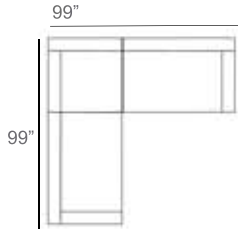

Louvre Wicker Outdoor Sectional Patio Furniture Combination Ideas

1 - Left  
1 - Corner  
1 - Right  
Patio Furniture Cover Size:  
102" x 102" Sectional Cover  
3008-0001

1 - Left  
1 - Corner  
1 - Right  
1 - Slipper Chair  
Patio Furniture Cover Size:  
102" x 128" Sectional Cover  
3008-0002

1 - Left  
1 - Corner  
1 - Right  
2 - Slipper Chair  
Patio Furniture Cover Size:  
102" x 154" Sectional Cover  
3008-0003

1 - Left  
1 - Corner  
1 - Right  
1 - Slipper Chair  
Patio Furniture Cover Size:  
128" x 102" Sectional Cover  
3008-0005

1 - Left  
1 - Corner  
1 - Right  
1 - Slipper Chair  
Patio Furniture Cover Size:  
154" x 102" Sectional Cover  
3008-0009

1 - Left  
1 - Corner  
1 - Right  
3 - Slipper Chair  
Patio Furniture Cover Size:  
154" x 128" Sectional Cover  
3008-0010

1 - Left  
1 - Corner  
1 - Right  
1 - Slipper Chair  
1 - Section Loveseat  
1 - Side Ottoman  
Patio Furniture Cover Size:  
154" x 128" Sectional Cover  
3008-0010

1 - Left  
2 - Corner  
1 - Right  
1 - Section Loveseat  
1 - Slipper Chair  
Patio Furniture Cover Size:  
159" x 100" Section Cover  
3007-1004