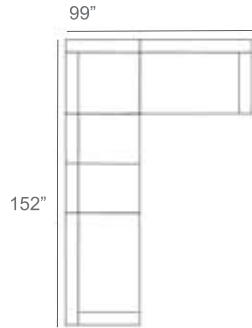

Louvre Wicker Outdoor Sectional Patio Furniture Combination Ideas

1 - Left  
1 - Corner  
1 - Right  
Patio Furniture Cover Size:  
102" x 102" Sectional Cover  
3008-0001

1 - Left  
1 - Corner  
1 - Right  
1 - Slipper Chair  
Patio Furniture Cover Size:  
102" x 128" Sectional Cover  
3008-0002

1 - Left  
1 - Corner  
1 - Right  
2 - Slipper Chair  
Patio Furniture Cover Size:  
102" x 154" Sectional Cover  
3008-0003

1 - Left  
1 - Corner  
1 - Right  
1 - Slipper Chair  
Patio Furniture Cover Size:  
128" x 102" Sectional Cover  
3008-0005

1 - Left  
1 - Corner  
1 - Right  
1 - Slipper Chair  
Patio Furniture Cover Size:  
154" x 102" Sectional Cover  
3008-0009

1 - Left  
1 - Corner  
1 - Right  
3 - Slipper Chair  
Patio Furniture Cover Size:  
154" x 128" Sectional Cover  
3008-0010

1 - Left  
1 - Corner  
1 - Right  
1 - Slipper Chair  
1 - Section Loveseat  
1 - Side Ottoman  
Patio Furniture Cover Size:  
154" x 128" Sectional Cover  
3008-0010

1 - Left  
2 - Corner  
1 - Right  
1 - Section Loveseat  
1 - Slipper Chair  
Patio Furniture Cover Size:  
159" x 100" Section Cover  
3007-1004