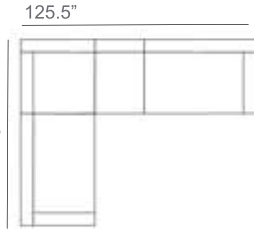

Louvre Wicker Outdoor Sectional Patio Furniture Combination Ideas

1 - Left  
1 - Corner  
1 - Right  
Patio Furniture Cover Size:  
102" x 102" Sectional Cover  
3008-0001

1 - Left  
1 - Corner  
1 - Right  
1 - Slipper Chair  
Patio Furniture Cover Size:  
102" x 128" Sectional Cover  
3008-0002

1 - Left  
1 - Corner  
1 - Right  
2 - Slipper Chair  
Patio Furniture Cover Size:  
102" x 154" Sectional Cover  
3008-0003

1 - Left  
1 - Corner  
1 - Right  
1 - Slipper Chair  
Patio Furniture Cover Size:  
128" x 102" Sectional Cover  
3008-0005

1 - Left  
1 - Corner  
1 - Right  
1 - Slipper Chair  
Patio Furniture Cover Size:  
154" x 102" Sectional Cover  
3008-0009

1 - Left  
1 - Corner  
1 - Right  
3 - Slipper Chair  
Patio Furniture Cover Size:  
154" x 128" Sectional Cover  
3008-0010

1 - Left  
1 - Corner  
1 - Right  
1 - Slipper Chair  
1 - Section Loveseat  
1 - Side Ottoman  
Patio Furniture Cover Size:  
154" x 128" Sectional Cover  
3008-0010

1 - Left  
2 - Corner  
1 - Right  
1 - Section Loveseat  
1 - Slipper Chair  
Patio Furniture Cover Size:  
159" x 100" Section Cover  
3007-1004