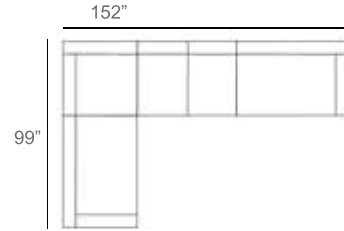

Louvre Wicker Outdoor Sectional Patio Furniture Combination Ideas

1 - Left  
1 - Corner  
1 - Right  
Patio Furniture Cover Size:  
102" x 102" Sectional Cover  
3008-0001

1 - Left  
1 - Corner  
1 - Right  
1 - Slipper Chair  
Patio Furniture Cover Size:  
102" x 128" Sectional Cover  
3008-0002

1 - Left  
1 - Corner  
1 - Right  
2 - Slipper Chair  
Patio Furniture Cover Size:  
102" x 154" Sectional Cover  
3008-0003

1 - Left  
1 - Corner  
1 - Right  
1 - Slipper Chair  
Patio Furniture Cover Size:  
128" x 102" Sectional Cover  
3008-0005

1 - Left  
1 - Corner  
1 - Right  
1 - Slipper Chair  
Patio Furniture Cover Size:  
154" x 102" Sectional Cover  
3008-0009

1 - Left  
1 - Corner  
1 - Right  
3 - Slipper Chair  
Patio Furniture Cover Size:  
154" x 128" Sectional Cover  
3008-0010

1 - Left  
1 - Corner  
1 - Right  
1 - Slipper Chair  
1 - Section Loveseat  
1 - Side Ottoman  
Patio Furniture Cover Size:  
154" x 128" Sectional Cover  
3008-0010

1 - Left  
2 - Corner  
1 - Right  
1 - Section Loveseat  
1 - Slipper Chair  
Patio Furniture Cover Size:  
159" x 100" Section Cover  
3007-1004