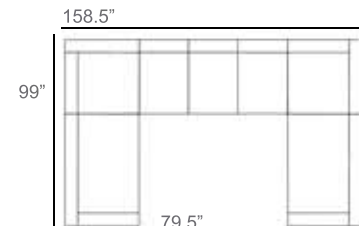

1 - Left  
1 - Corner  
1 - Right  
2 - Slipper Chair  
Patio Furniture Cover Size:  
102" x 154" Sectional Cover  
3008-0003

1 - Left  
1 - Corner  
1 - Right  
1 - Slipper Chair  
Patio Furniture Cover Size:  
128" x 102" Sectional Cover  
3008-0005

1 - Left  
1 - Corner  
1 - Right  
1 - Slipper Chair  
Patio Furniture Cover Size:  
154" x 102" Sectional Cover  
3008-0009

1 - Left  
1 - Corner  
1 - Right  
3 - Slipper Chair  
Patio Furniture Cover Size:  
154" x 128" Sectional Cover  
3008-0010

1 - Left  
1 - Corner  
1 - Right  
2 - Slipper Chair  
Patio Furniture Cover Size:  
128" x 128" Sectional Cover  
3008-0006

1 - Left  
1 - Corner  
1 - Right  
1 - Section Loveseat  
1 - Slipper Chair  
1 - Side Ottoman  
Patio Furniture Cover Size:  
128" x 154" Sectional Cover  
3008-0007

1 - Left  
1 - Corner  
1 - Right  
1 - Slipper Chair  
1 - Section Loveseat  
1 - Side Ottoman  
Patio Furniture Cover Size:  
154" x 128" Sectional Cover  
3008-0010

1 - Left  
2 - Corner  
1 - Right  
1 - Section Loveseat  
1 - Slipper Chair  
Patio Furniture Cover Size:  
159" x 100" Section Cover  
3007-1004