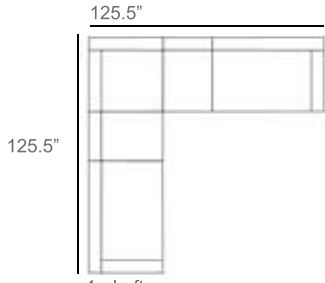

Louvre Wicker Outdoor Sectional Patio Furniture Combination Ideas

1 - Left  
1 - Corner  
1 - Right  
Patio Furniture Cover Size:  
102" x 102" Sectional Cover  
3008-0001

1 - Left  
1 - Corner  
1 - Right  
1 - Slipper Chair  
Patio Furniture Cover Size:  
102" x 128" Sectional Cover  
3008-0002

1 - Left  
1 - Corner  
1 - Right  
2 - Slipper Chair  
Patio Furniture Cover Size:  
102" x 154" Sectional Cover  
3008-0003

1 - Left  
1 - Corner  
1 - Right  
1 - Slipper Chair  
Patio Furniture Cover Size:  
128" x 102" Sectional Cover  
3008-0005

1 - Left  
1 - Corner  
1 - Right  
1 - Slipper Chair  
Patio Furniture Cover Size:  
154" x 102" Sectional Cover  
3008-0009

1 - Left  
1 - Corner  
1 - Right  
3 - Slipper Chair  
Patio Furniture Cover Size:  
154" x 128" Sectional Cover  
3008-0010

1 - Left  
1 - Corner  
1 - Right  
2 - Slipper Chair  
Patio Furniture Cover Size:  
128" x 128" Sectional Cover  
3008-0006

1 - Left  
1 - Corner  
1 - Right  
1 - Section Loveseat  
1 - Slipper Chair  
1 - Side Ottoman  
Patio Furniture Cover Size:  
128" x 154" Sectional Cover  
3008-0007