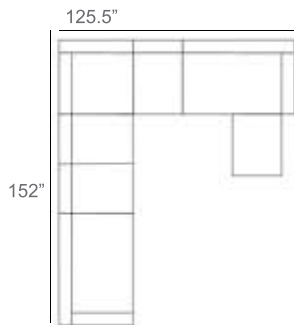

1 - Left  
1 - Corner  
1 - Right  
2 - Slipper Chair  
Patio Furniture Cover Size:  
102" x 154" Sectional Cover  
3008-0003

1 - Left  
1 - Corner  
1 - Right  
1 - Slipper Chair  
Patio Furniture Cover Size:  
128" x 102" Sectional Cover  
3008-0005

1 - Left  
1 - Corner  
1 - Right  
1 - Slipper Chair  
Patio Furniture Cover Size:  
154" x 102" Sectional Cover  
3008-0009

1 - Left  
1 - Corner  
1 - Right  
3 - Slipper Chair  
Patio Furniture Cover Size:  
154" x 128" Sectional Cover  
3008-0010

1 - Left  
1 - Corner  
1 - Right  
2 - Slipper Chair  
Patio Furniture Cover Size:  
128" x 128" Sectional Cover  
3008-0006

1 - Left  
1 - Corner  
1 - Right  
1 - Section Loveseat  
1 - Slipper Chair  
1 - Side Ottoman  
Patio Furniture Cover Size:  
128" x 154" Sectional Cover  
3008-0007

1 - Left  
1 - Corner  
1 - Right  
1 - Slipper Chair  
1 - Section Loveseat  
1 - Side Ottoman  
Patio Furniture Cover Size:  
154" x 128" Sectional Cover  
3008-0010

1 - Left  
2 - Corner  
1 - Right  
1 - Section Loveseat  
1 - Slipper Chair  
Patio Furniture Cover Size:  
159" x 100" Section Cover  
3007-1004