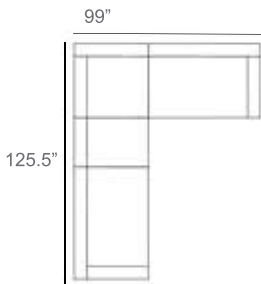

Louvre Wicker Outdoor Sectional Patio Furniture Combination Ideas

1 - Left  
1 - Corner  
1 - Right  
Patio Furniture Cover Size:  
102" x 102" Sectional Cover  
3008-0001

1 - Left  
1 - Corner  
1 - Right  
1 - Slipper Chair  
Patio Furniture Cover Size:  
102" x 128" Sectional Cover  
3008-0002

1 - Left  
1 - Corner  
1 - Right  
2 - Slipper Chair  
Patio Furniture Cover Size:  
102" x 154" Sectional Cover  
3008-0003

1 - Left  
1 - Corner  
1 - Right  
1 - Slipper Chair  
Patio Furniture Cover Size:  
128" x 102" Sectional Cover  
3008-0005

1 - Left  
1 - Corner  
1 - Right  
1 - Slipper Chair  
Patio Furniture Cover Size:  
154" x 102" Sectional Cover  
3008-0009

1 - Left  
1 - Corner  
1 - Right  
3 - Slipper Chair  
Patio Furniture Cover Size:  
154" x 128" Sectional Cover  
3008-0010

1 - Left  
1 - Corner  
1 - Right  
1 - Slipper Chair  
1 - Section Loveseat  
1 - Side Ottoman  
Patio Furniture Cover Size:  
154" x 128" Sectional Cover  
3008-0010

1 - Left  
2 - Corner  
1 - Right  
1 - Section Loveseat  
1 - Slipper Chair  
Patio Furniture Cover Size:  
159" x 100" Section Cover  
3007-1004