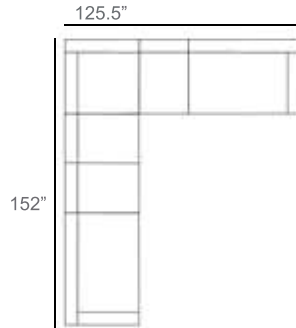

Louvre Wicker Outdoor Sectional Patio Furniture Combination Ideas

1 - Left  
1 - Corner  
1 - Right  
Patio Furniture Cover Size:  
102" x 102" Sectional Cover  
3008-0001

1 - Left  
1 - Corner  
1 - Right  
1 - Slipper Chair  
Patio Furniture Cover Size:  
102" x 128" Sectional Cover  
3008-0002

1 - Left  
1 - Corner  
1 - Right  
2 - Slipper Chair  
Patio Furniture Cover Size:  
102" x 154" Sectional Cover  
3008-0003

1 - Left  
1 - Corner  
1 - Right  
1 - Slipper Chair  
Patio Furniture Cover Size:  
128" x 102" Sectional Cover  
3008-0005

1 - Left  
1 - Corner  
1 - Right  
1 - Slipper Chair  
Patio Furniture Cover Size:  
154" x 102" Sectional Cover  
3008-0009

1 - Left  
1 - Corner  
1 - Right  
3 - Slipper Chair  
Patio Furniture Cover Size:  
154" x 128" Sectional Cover  
3008-0010

1 - Left  
1 - Corner  
1 - Right  
1 - Slipper Chair  
1 - Section Loveseat  
1 - Side Ottoman  
Patio Furniture Cover Size:  
154" x 128" Sectional Cover  
3008-0010

1 - Left  
2 - Corner  
1 - Right  
1 - Section Loveseat  
1 - Slipper Chair  
Patio Furniture Cover Size:  
159" x 100" Section Cover  
3007-1004