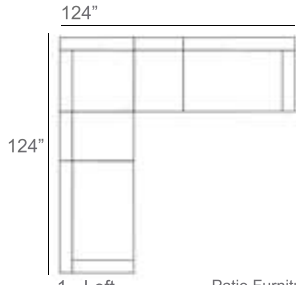

Patio Furniture Cover Size:
152" x 181" Sectional Cover

- 1 - Left
- 1 - 45° Corner
- 1 - Right
- 2 - Section Loveseat

Patio Furniture Cover Size:
181" * 181" Sectional Cover

Chorus Wicker Outdoor Sectional Patio Furniture Combination Ideas

1 - Left
1 - Corner
1 - Right
Patio Furniture Cover Size:
102" x 102" Sectional Cover
3008-0001

1 - Left
1 - Corner
1 - Right
1 - Slipper Chair
Patio Furniture Cover Size:
102" x 128" Sectional Cover
3008-0002

1 - Left
1 - Corner
1 - Right
1 - Section Loveseat
Patio Furniture Cover Size:
102" x 154" Sectional Cover
3008-0003

1 - Left
1 - Corner
1 - Right
1 - Slipper Chair
Patio Furniture Cover Size:
128" x 102" Sectional Cover
3008-0005

1 - Left
1 - Corner
1 - Right
1 - Section Loveseat
Patio Furniture Cover Size:
154" x 102" Sectional Cover
3008-0009

1 - Left
1 - Corner
1 - Right
1 - Section Loveseat
1 - Slipper Chair
Patio Furniture Cover Size:
154" x 128" Sectional Cover
3008-0010