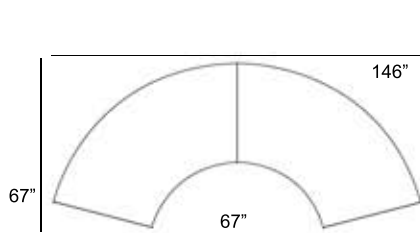

1 - Left
1 - Corner
1 - Right
1 - Slipper Chair
1 - Section Loveseat
1 - Side Ottoman
Patio Furniture Cover Size:
154" x 128" Sectional Cover
3008-0010

1 - Left
2 - Corner
1 - Right
1 - Section Loveseat
1 - Slipper Chair
Patio Furniture Cover Size:
100" x 159" Section Cover
3007-0004

Chorus Round Wicker Outdoor Sectional Patio Furniture Combination Ideas

2 - Curved Sofa
2 - Storage Table

Patio Furniture Cover Size:
159" x 100" Sectional Cover
3007-1004

2 - Curved Sofa
1 - Slipper Curved
2 - Storage Table

Patio Furniture Cover Size:
159" x 100" Sectional Cover
3007-1004

3 - Curved Sofa
2 - Storage Table

Patio Furniture Cover Size:
159" x 126" Sectional Cover
3007-1006

2 - Curved Sofa

Patio Furniture Cover Size:
159" x 100" Sectional Cover
3007-1004