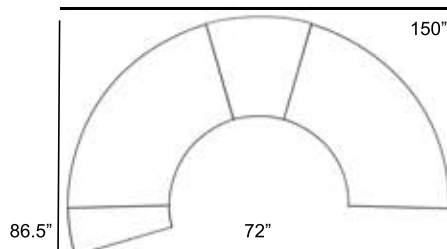

2 - Curved Sofa
1 - Slipper Curved
1 - Storage Table

Patio Furniture Cover Size:
159" x 100" Sectional Cover
3007-1004