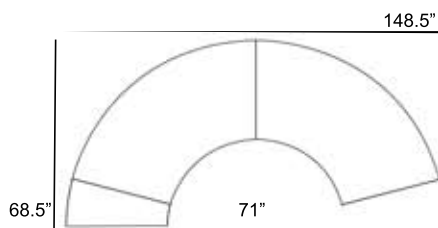

Chorus Round Wicker Outdoor Sectional Patio Furniture Combination Ideas

2 - Curved Sofa
2 - Storage Table

Patio Furniture Cover Size:
159" x 100" Sectional Cover
3007-1004

2 - Curved Sofa
1 - Slipper Curved
2 - Storage Table

Patio Furniture Cover Size:
159" x 100" Sectional Cover
3007-1004

3 - Curved Sofa
2 - Storage Table

Patio Furniture Cover Size:
159" x 126" Sectional Cover
3007-1006

2 - Curved Sofa

Patio Furniture Cover Size:
159" x 100" Sectional Cover
3007-1004

2 - Curved Sofa
1 - Slipper Curved

Patio Furniture Cover Size:
159" x 100" Sectional Cover
3007-1004

3 - Curved Sofa

Patio Furniture Cover Size:
159" x 100" Sectional Cover
3007-1004

2 - Curved Sofa
1 - Storage Table