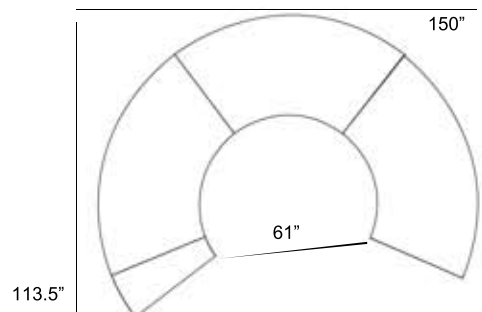

Patio Furniture Cover Size:
159" x 100" Sectional Cover
3007-1004

3 - Curved Sofa
2 - Storage Table

Patio Furniture Cover Size:
159" x 126" Sectional Cover
3007-1006

2 - Curved Sofa

Patio Furniture Cover Size:
159" x 100" Sectional Cover
3007-1004

2 - Curved Sofa
1 - Slipper Curved

Patio Furniture Cover Size:
159" x 100" Sectional Cover
3007-1004

3 - Curved Sofa

Patio Furniture Cover Size:
159" x 100" Sectional Cover
3007-1004

2 - Curved Sofa
1 - Storage Table

Patio Furniture Cover Size:
159" x 100" Sectional Cover
3007-1004

2 - Curved Sofa
1 - Slipper Curved
1 - Storage Table

Patio Furniture Cover Size:
159" x 100" Sectional Cover
3007-1004

3 - Curved Sofa
1 - Storage Table