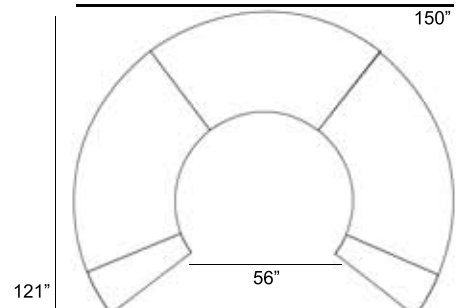

1 - Left
1 - Corner
1 - Right
1 - Slipper Chair
1 - Section Loveseat
1 - Side Ottoman
Patio Furniture Cover Size:
154" x 128" Sectional Cover
3008-0010

1 - Left
2 - Corner
1 - Right
1 - Section Loveseat
1 - Slipper Chair
Patio Furniture Cover Size:
100" x 159" Section Cover
3007-0004

Chorus Round Wicker Outdoor Sectional Patio Furniture Combination Ideas

2 - Curved Sofa
2 - Storage Table

Patio Furniture Cover Size:
159" x 100" Sectional Cover
3007-1004

2 - Curved Sofa
1 - Slipper Curved
2 - Storage Table

Patio Furniture Cover Size:
159" x 100" Sectional Cover
3007-1004

3 - Curved Sofa
2 - Storage Table

Patio Furniture Cover Size:
159" x 126" Sectional Cover
3007-1006

2 - Curved Sofa

Patio Furniture Cover Size:
159" x 100" Sectional Cover
3007-1004