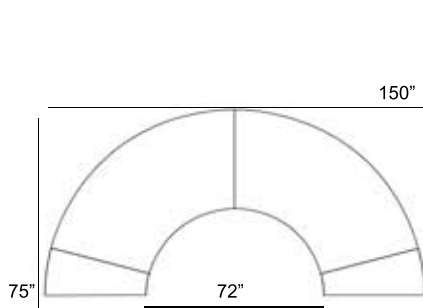

Chorus Round Wicker Outdoor Sectional Patio Furniture Combination Ideas

2 - Curved Sofa
2 - Storage Table

Patio Furniture Cover Size:
159" x 100" Sectional Cover
3007-1004