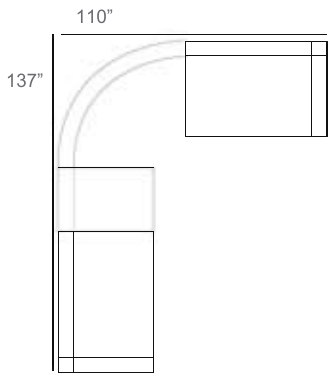

Chorus 45° Wicker Outdoor Sectional Patio Furniture Combination Ideas

- 1 - Left
- 1 - 45° Corner
- 1 - Right

Patio Furniture Cover Size:
126" x 126" Sectional Cover

- 1 - Left
- 1 - 45° Corner
- 1 - Right
- 1 - Slipper Chair

Patio Furniture Cover Size:
126" x 152" Sectional Cover

- 1 - Left
- 1 - 45° Corner
- 1 - Right
- 1 - Section Loveseat

Patio Furniture Cover Size:
126" x 181" Sectional Cover

- 1 - Left
- 1 - 45° Corner
- 1 - Right
- 1 - Slipper Chair

Patio Furniture Cover Size:
152" x 126" Sectional Cover

- 1 - Left
- 1 - 45° Corner
- 1 - Right
- 2 - Slipper Chair

Patio Furniture Cover Size:
152" x 152" Sectional Cover

- 1 - Left
- 1 - 45° Corner
- 1 - Right
- 1 - Slipper Chair
- 1 - Section Loveseat

Patio Furniture Cover Size:
152" x 181" Sectional Cover

- 1 - Left
- 1 - 45° Corner
- 1 - Right
- 2 - Section Loveseat

Patio Furniture Cover Size:
181" * 181" Sectional Cover

Chorus Wicker Outdoor Sectional Patio Furniture Combination Ideas