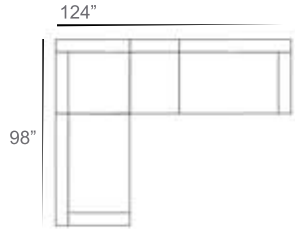

Patio Furniture Cover Size:
126" x 152" Sectional Cover

- 1 - Left
- 1 - 45° Corner
- 1 - Right
- 1 - Section Loveseat

Patio Furniture Cover Size:
126" x 181" Sectional Cover

- 1 - Left
- 1 - 45° Corner
- 1 - Right
- 1 - Slipper Chair

Patio Furniture Cover Size:
152" x 126" Sectional Cover

- 1 - Left
- 1 - 45° Corner
- 1 - Right
- 2 - Slipper Chair

Patio Furniture Cover Size:
152" x 152" Sectional Cover

- 1 - Left
- 1 - 45° Corner
- 1 - Right
- 1 - Slipper Chair
- 1 - Section Loveseat

Patio Furniture Cover Size:
152" x 181" Sectional Cover

- 1 - Left
- 1 - 45° Corner
- 1 - Right
- 2 - Section Loveseat

Patio Furniture Cover Size:
181" * 181" Sectional Cover

Chorus Wicker Outdoor Sectional Patio Furniture Combination Ideas

1 - Left
1 - Corner
1 - Right
Patio Furniture Cover Size:
102" x 102" Sectional Cover
3008-0001

1 - Left
1 - Corner
1 - Right
1 - Slipper Chair
Patio Furniture Cover Size:
102" x 128" Sectional Cover
3008-0002