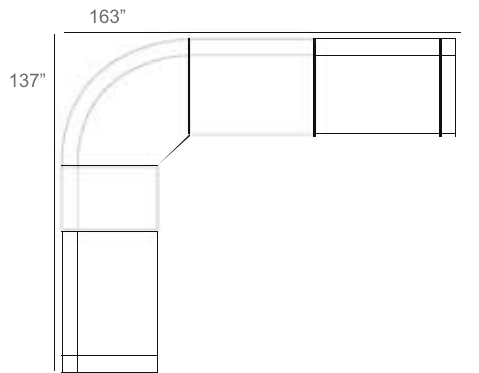

Chorus 45° Wicker Outdoor Sectional Patio Furniture Combination Ideas

- 1 - Left
- 1 - 45° Corner
- 1 - Right

Patio Furniture Cover Size:
126" x 126" Sectional Cover

- 1 - Left
- 1 - 45° Corner
- 1 - Right
- 1 - Slipper Chair

Patio Furniture Cover Size:
126" x 152" Sectional Cover

- 1 - Left
- 1 - 45° Corner
- 1 - Right
- 1 - Section Loveseat

Patio Furniture Cover Size:
126" x 181" Sectional Cover

- 1 - Left
- 1 - 45° Corner
- 1 - Right
- 1 - Slipper Chair

Patio Furniture Cover Size:
152" x 126" Sectional Cover

- 1 - Left
- 1 - 45° Corner
- 1 - Right
- 2 - Slipper Chair

Patio Furniture Cover Size:
152" x 152" Sectional Cover

- 1 - Left
- 1 - 45° Corner
- 1 - Right
- 1 - Slipper Chair
- 1 - Section Loveseat

Patio Furniture Cover Size:
152" x 181" Sectional Cover

- 1 - Left
- 1 - 45° Corner
- 1 - Right
- 2 - Section Loveseat

Patio Furniture Cover Size:
181" * 181" Sectional Cover

Chorus Wicker Outdoor Sectional Patio Furniture Combination Ideas