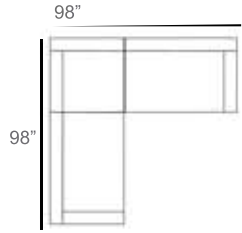

Chorus 45° Wicker Outdoor Sectional Patio Furniture Combination Ideas

- 1 - Left
- 1 - 45° Corner
- 1 - Right

Patio Furniture Cover Size:
126" x 126" Sectional Cover

- 1 - Left
- 1 - 45° Corner
- 1 - Right
- 1 - Slipper Chair

Patio Furniture Cover Size:
126" x 152" Sectional Cover

- 1 - Left
- 1 - 45° Corner
- 1 - Right
- 1 - Section Loveseat

Patio Furniture Cover Size:
126" x 181" Sectional Cover

- 1 - Left
- 1 - 45° Corner
- 1 - Right
- 1 - Slipper Chair

Patio Furniture Cover Size:
152" x 126" Sectional Cover

- 1 - Left
- 1 - 45° Corner
- 1 - Right
- 2 - Slipper Chair

Patio Furniture Cover Size:
152" x 152" Sectional Cover

- 1 - Left
- 1 - 45° Corner
- 1 - Right
- 1 - Slipper Chair
- 1 - Section Loveseat

Patio Furniture Cover Size:
152" x 181" Sectional Cover

- 1 - Left
- 1 - 45° Corner
- 1 - Right
- 2 - Section Loveseat

Patio Furniture Cover Size:
181" * 181" Sectional Cover

Chorus Wicker Outdoor Sectional Patio Furniture Combination Ideas