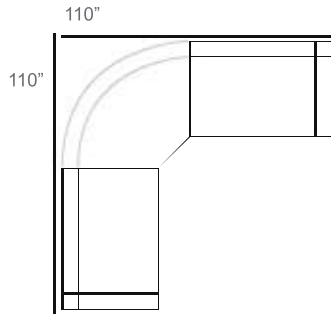

Chorus 45° Wicker Outdoor Sectional Patio Furniture Combination Ideas

- 1 - Left
- 1 - 45° Corner
- 1 - Right

Patio Furniture Cover Size:
126" x 126" Sectional Cover

- 1 - Left
- 1 - 45° Corner
- 1 - Right
- 1 - Slipper Chair

Patio Furniture Cover Size:
126" x 152" Sectional Cover

- 1 - Left
- 1 - 45° Corner
- 1 - Right
- 1 - Section Loveseat

Patio Furniture Cover Size:
126" x 181" Sectional Cover

- 1 - Left
- 1 - 45° Corner
- 1 - Right
- 1 - Slipper Chair

Patio Furniture Cover Size:
152" x 126" Sectional Cover

- 1 - Left
- 1 - 45° Corner
- 1 - Right
- 2 - Slipper Chair

Patio Furniture Cover Size:
152" x 152" Sectional Cover

- 1 - Left
- 1 - 45° Corner
- 1 - Right
- 1 - Slipper Chair
- 1 - Section Loveseat

Patio Furniture Cover Size:
152" x 181" Sectional Cover

- 1 - Left
- 1 - 45° Corner
- 1 - Right
- 2 - Section Loveseat

Patio Furniture Cover Size:
181" * 181" Sectional Cover

Chorus Wicker Outdoor Sectional Patio Furniture Combination Ideas