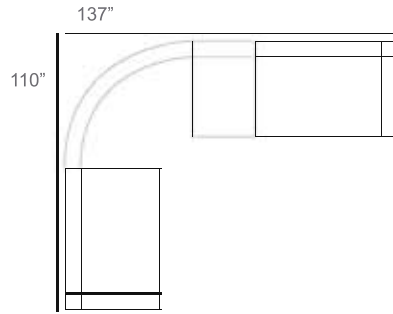

Chorus 45° Wicker Outdoor Sectional Patio Furniture Combination Ideas

- 1 - Left
- 1 - 45° Corner
- 1 - Right

Patio Furniture Cover Size:
126" x 126" Sectional Cover

- 1 - Left
- 1 - 45° Corner
- 1 - Right
- 1 - Slipper Chair

Patio Furniture Cover Size:
126" x 152" Sectional Cover

- 1 - Left
- 1 - 45° Corner
- 1 - Right
- 1 - Section Loveseat

Patio Furniture Cover Size:
126" x 181" Sectional Cover

- 1 - Left
- 1 - 45° Corner
- 1 - Right
- 1 - Slipper Chair

Patio Furniture Cover Size:
152" x 126" Sectional Cover

- 1 - Left
- 1 - 45° Corner
- 1 - Right
- 2 - Slipper Chair

Patio Furniture Cover Size:
152" x 152" Sectional Cover

- 1 - Left
- 1 - 45° Corner
- 1 - Right
- 1 - Slipper Chair
- 1 - Section Loveseat

Patio Furniture Cover Size:
152" x 181" Sectional Cover

- 1 - Left
- 1 - 45° Corner
- 1 - Right
- 2 - Section Loveseat

Patio Furniture Cover Size:
181" * 181" Sectional Cover

Chorus Wicker Outdoor Sectional Patio Furniture Combination Ideas