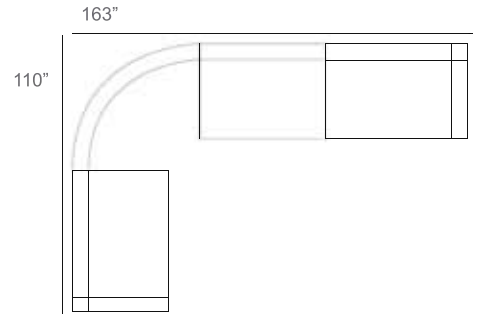

Chorus 45° Wicker Outdoor Sectional Patio Furniture Combination Ideas

- 1 - Left
- 1 - 45° Corner
- 1 - Right

Patio Furniture Cover Size:
126" x 126" Sectional Cover

- 1 - Left
- 1 - 45° Corner
- 1 - Right
- 1 - Slipper Chair

Patio Furniture Cover Size:
126" x 152" Sectional Cover

- 1 - Left
- 1 - 45° Corner
- 1 - Right
- 1 - Section Loveseat

Patio Furniture Cover Size:
126" x 181" Sectional Cover

- 1 - Left
- 1 - 45° Corner
- 1 - Right
- 1 - Slipper Chair

Patio Furniture Cover Size:
152" x 126" Sectional Cover

- 1 - Left
- 1 - 45° Corner
- 1 - Right
- 2 - Slipper Chair

Patio Furniture Cover Size:
152" x 152" Sectional Cover

- 1 - Left
- 1 - 45° Corner
- 1 - Right
- 1 - Slipper Chair
- 1 - Section Loveseat

Patio Furniture Cover Size:
152" x 181" Sectional Cover

- 1 - Left
- 1 - 45° Corner
- 1 - Right
- 2 - Section Loveseat

Patio Furniture Cover Size:
181" * 181" Sectional Cover

Chorus Wicker Outdoor Sectional Patio Furniture Combination Ideas