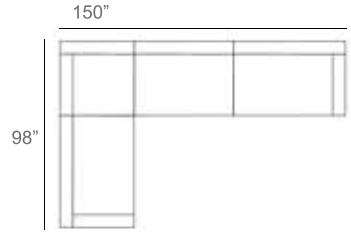

Patio Furniture Cover Size:
126" x 152" Sectional Cover

- 1 - Left
- 1 - 45° Corner
- 1 - Right
- 1 - Section Loveseat

Patio Furniture Cover Size:
126" x 181" Sectional Cover

- 1 - Left
- 1 - 45° Corner
- 1 - Right
- 1 - Slipper Chair

Patio Furniture Cover Size:
152" x 126" Sectional Cover

- 1 - Left
- 1 - 45° Corner
- 1 - Right
- 2 - Slipper Chair

Patio Furniture Cover Size:
152" x 152" Sectional Cover

- 1 - Left
- 1 - 45° Corner
- 1 - Right
- 1 - Slipper Chair
- 1 - Section Loveseat

Patio Furniture Cover Size:
152" x 181" Sectional Cover

- 1 - Left
- 1 - 45° Corner
- 1 - Right
- 2 - Section Loveseat

Patio Furniture Cover Size:
181" * 181" Sectional Cover

Chorus Wicker Outdoor Sectional Patio Furniture Combination Ideas

1 - Left
1 - Corner
1 - Right
Patio Furniture Cover Size:
102" x 102" Sectional Cover
3008-0001

1 - Left
1 - Corner
1 - Right
1 - Slipper Chair
Patio Furniture Cover Size:
102" x 128" Sectional Cover
3008-0002