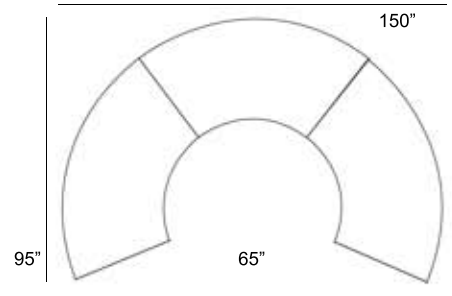

3 - Curved Sofa

Patio Furniture Cover Size:
159" x 100" Sectional Cover
3007-1004