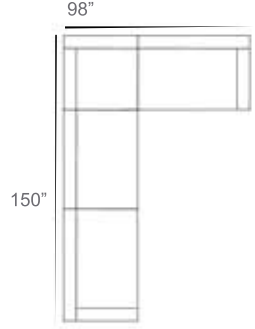

Patio Furniture Cover Size:
152" x 126" Sectional Cover

- 1 - Left
- 1 - 45° Corner
- 1 - Right
- 2 - Slipper Chair

Patio Furniture Cover Size:
152" x 152" Sectional Cover

- 1 - Left
- 1 - 45° Corner
- 1 - Right
- 1 - Slipper Chair
- 1 - Section Loveseat

Patio Furniture Cover Size:
152" x 181" Sectional Cover

- 1 - Left
- 1 - 45° Corner
- 1 - Right
- 2 - Section Loveseat

Patio Furniture Cover Size:
181" * 181" Sectional Cover

Chorus Wicker Outdoor Sectional Patio Furniture Combination Ideas

1 - Left
1 - Corner
1 - Right
Patio Furniture Cover Size:
102" x 102" Sectional Cover
3008-0001

1 - Left
1 - Corner
1 - Right
1 - Slipper Chair
Patio Furniture Cover Size:
102" x 128" Sectional Cover
3008-0002

1 - Left
1 - Corner
1 - Right
1 - Section Loveseat
Patio Furniture Cover Size:
102" x 154" Sectional Cover
3008-0003

1 - Left
1 - Corner
1 - Right
1 - Slipper Chair
Patio Furniture Cover Size:
128" x 102" Sectional Cover
3008-0005