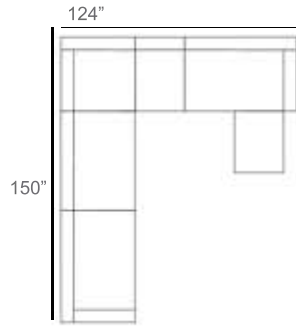

1 - Left
1 - Corner
1 - Right
1 - Section Loveseat
Patio Furniture Cover Size:
102" x 154" Sectional Cover
3008-0003

1 - Left
1 - Corner
1 - Right
1 - Slipper Chair
Patio Furniture Cover Size:
128" x 102" Sectional Cover
3008-0005

1 - Left
1 - Corner
1 - Right
1 - Section Loveseat
Patio Furniture Cover Size:
154" x 102" Sectional Cover
3008-0009

1 - Left
1 - Corner
1 - Right
1 - Section Loveseat
1 - Slipper Chair
Patio Furniture Cover Size:
154" x 128" Sectional Cover
3008-0010

1 - Left
1 - Corner
1 - Right
2 - Slipper Chair
Patio Furniture Cover Size:
128" x 128" Sectional Cover
3008-0006

1 - Left
1 - Corner
1 - Right
1 - Section Loveseat
1 - Slipper Chair
1 - Side Ottoman
Patio Furniture Cover Size:
128" x 154" Sectional Cover
3008-0007

1 - Left
1 - Corner
1 - Right
1 - Slipper Chair
1 - Section Loveseat
1 - Side Ottoman
Patio Furniture Cover Size:
154" x 128" Sectional Cover
3008-0010

1 - Left
2 - Corner
1 - Right
1 - Section Loveseat
1 - Slipper Chair
Patio Furniture Cover Size:
100" x 159" Section Cover
3007-0004