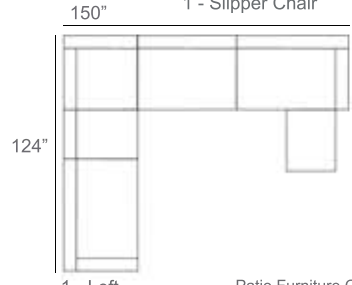

1 - Left
1 - Corner
1 - Right
Patio Furniture Cover Size:
102" x 102" Sectional Cover
3008-0001

1 - Left
1 - Corner
1 - Right
1 - Slipper Chair
Patio Furniture Cover Size:
102" x 128" Sectional Cover
3008-0002

1 - Left
1 - Corner
1 - Right
1 - Section Loveseat
Patio Furniture Cover Size:
102" x 154" Sectional Cover
3008-0003

1 - Left
1 - Corner
1 - Right
1 - Slipper Chair
Patio Furniture Cover Size:
128" x 102" Sectional Cover
3008-0005

1 - Left
1 - Corner
1 - Right
1 - Section Loveseat
Patio Furniture Cover Size:
154" x 102" Sectional Cover
3008-0009

1 - Left
1 - Corner
1 - Right
1 - Section Loveseat
1 - Slipper Chair
Patio Furniture Cover Size:
154" x 128" Sectional Cover
3008-0010

1 - Left
1 - Corner
1 - Right
2 - Slipper Chair
Patio Furniture Cover Size:
128" x 128" Sectional Cover
3008-0006

1 - Left
1 - Corner
1 - Right
1 - Section Loveseat
1 - Slipper Chair
1 - Side Ottoman
Patio Furniture Cover Size:
128" x 154" Sectional Cover
3008-0007