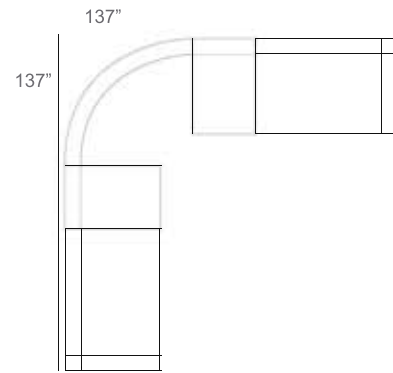

Chorus 45° Wicker Outdoor Sectional Patio Furniture Combination Ideas

- 1 - Left
- 1 - 45° Corner
- 1 - Right

Patio Furniture Cover Size:
126" x 126" Sectional Cover

- 1 - Left
- 1 - 45° Corner
- 1 - Right
- 1 - Slipper Chair

Patio Furniture Cover Size:
126" x 152" Sectional Cover

- 1 - Left
- 1 - 45° Corner
- 1 - Right
- 1 - Section Loveseat

Patio Furniture Cover Size:
126" x 181" Sectional Cover

- 1 - Left
- 1 - 45° Corner
- 1 - Right
- 1 - Slipper Chair

Patio Furniture Cover Size:
152" x 126" Sectional Cover

- 1 - Left
- 1 - 45° Corner
- 1 - Right
- 2 - Slipper Chair

Patio Furniture Cover Size:
152" x 152" Sectional Cover

- 1 - Left
- 1 - 45° Corner
- 1 - Right
- 1 - Slipper Chair
- 1 - Section Loveseat

Patio Furniture Cover Size:
152" x 181" Sectional Cover

- 1 - Left
- 1 - 45° Corner
- 1 - Right
- 2 - Section Loveseat

Patio Furniture Cover Size:
181" * 181" Sectional Cover

Chorus Wicker Outdoor Sectional Patio Furniture Combination Ideas