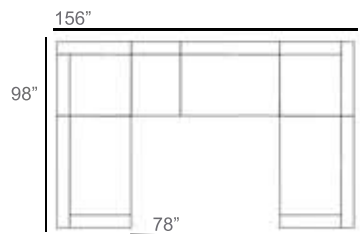

1 - Left
1 - Corner
1 - Right
1 - Section Loveseat
Patio Furniture Cover Size:
102" x 154" Sectional Cover
3008-0003

1 - Left
1 - Corner
1 - Right
1 - Slipper Chair
Patio Furniture Cover Size:
128" x 102" Sectional Cover
3008-0005

1 - Left
1 - Corner
1 - Right
1 - Section Loveseat
Patio Furniture Cover Size:
154" x 102" Sectional Cover
3008-0009

1 - Left
1 - Corner
1 - Right
1 - Section Loveseat
1 - Slipper Chair
Patio Furniture Cover Size:
154" x 128" Sectional Cover
3008-0010

1 - Left
1 - Corner
1 - Right
2 - Slipper Chair
Patio Furniture Cover Size:
128" x 128" Sectional Cover
3008-0006

1 - Left
1 - Corner
1 - Right
1 - Section Loveseat
1 - Slipper Chair
1 - Side Ottoman
Patio Furniture Cover Size:
128" x 154" Sectional Cover
3008-0007

1 - Left
1 - Corner
1 - Right
1 - Slipper Chair
1 - Section Loveseat
1 - Side Ottoman
Patio Furniture Cover Size:
154" x 128" Sectional Cover
3008-0010

1 - Left
2 - Corner
1 - Right
1 - Section Loveseat
1 - Slipper Chair
Patio Furniture Cover Size:
100" x 159" Section Cover
3007-0004