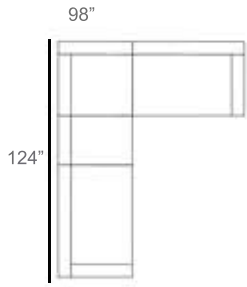

1 - Left
1 - Corner
1 - Right
1 - Slipper Chair
Patio Furniture Cover Size:
128" x 102" Sectional Cover
3008-0005