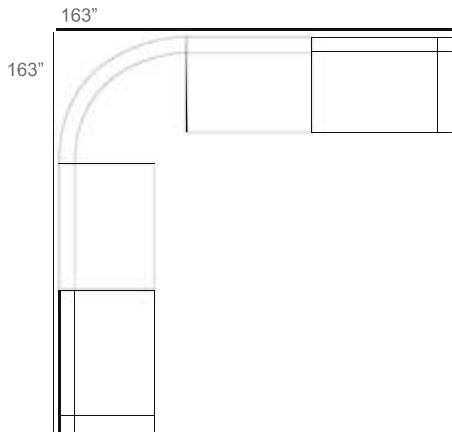

Chorus 45° Wicker Outdoor Sectional Patio Furniture Combination Ideas

- 1 - Left
- 1 - 45° Corner
- 1 - Right

Patio Furniture Cover Size:
126" x 126" Sectional Cover

- 1 - Left
- 1 - 45° Corner
- 1 - Right
- 1 - Slipper Chair

Patio Furniture Cover Size:
126" x 152" Sectional Cover

- 1 - Left
- 1 - 45° Corner
- 1 - Right
- 1 - Section Loveseat

Patio Furniture Cover Size:
126" x 181" Sectional Cover

- 1 - Left
- 1 - 45° Corner
- 1 - Right
- 1 - Slipper Chair

Patio Furniture Cover Size:
152" x 126" Sectional Cover

- 1 - Left
- 1 - 45° Corner
- 1 - Right
- 2 - Slipper Chair

Patio Furniture Cover Size:
152" x 152" Sectional Cover

- 1 - Left
- 1 - 45° Corner
- 1 - Right
- 1 - Slipper Chair
- 1 - Section Loveseat

Patio Furniture Cover Size:
152" x 181" Sectional Cover

- 1 - Left
- 1 - 45° Corner
- 1 - Right
- 2 - Section Loveseat

Patio Furniture Cover Size:
181" * 181" Sectional Cover

Chorus Wicker Outdoor Sectional Patio Furniture Combination Ideas