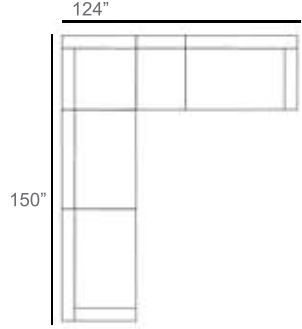

1 - Left
1 - Corner
1 - Right
1 - Section Loveseat
1 - Slipper Chair
Patio Furniture Cover Size:
154" x 128" Sectional Cover
3008-0010