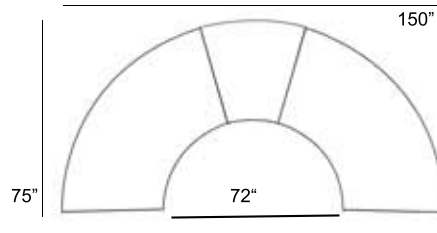

Patio Furniture Cover Size:
159" x 100" Sectional Cover
3007-1004

3 - Curved Sofa
2 - Storage Table

Patio Furniture Cover Size:
159" x 126" Sectional Cover
3007-1006

2 - Curved Sofa

Patio Furniture Cover Size:
159" x 100" Sectional Cover
3007-1004