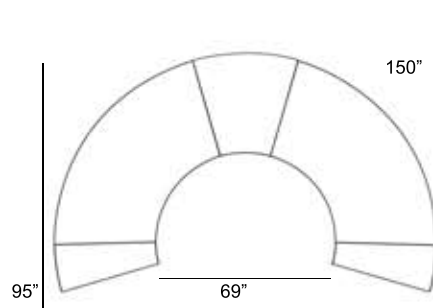

2 - Curved Sofa
1 - Slipper Curved
2 - Storage Table

Patio Furniture Cover Size:
159" x 100" Sectional Cover
3007-1004