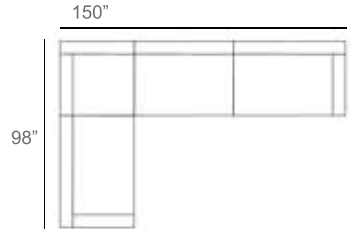

Chorus Wicker Outdoor Sectional Patio Furniture Combination Ideas

1 - Left
1 - Corner
1 - Right
Patio Furniture Cover Size:
102" x 102" Sectional Cover
3008-0001

1 - Left
1 - Corner
1 - Right
1 - Slipper Chair
Patio Furniture Cover Size:
102" x 128" Sectional Cover
3008-0002

1 - Left
1 - Corner
1 - Right
1 - Section Loveseat
Patio Furniture Cover Size:
102" x 154" Sectional Cover
3008-0003

1 - Left
1 - Corner
1 - Right
1 - Slipper Chair
Patio Furniture Cover Size:
128" x 102" Sectional Cover
3008-0005

1 - Left
1 - Corner
1 - Right
1 - Section Loveseat
Patio Furniture Cover Size:
154" x 102" Sectional Cover
3008-0009

1 - Left
1 - Corner
1 - Right
1 - Section Loveseat
1 - Slipper Chair
Patio Furniture Cover Size:
154" x 128" Sectional Cover
3008-0010

Patio Furniture Cover Size:
152" x 181" Sectional Cover

- 1 - Left
- 1 - 45° Corner
- 1 - Right
- 2 - Section Loveseat

Patio Furniture Cover Size:
181" * 181" Sectional Cover

Chorus Round Wicker Outdoor Sectional Patio Furniture Combination Ideas