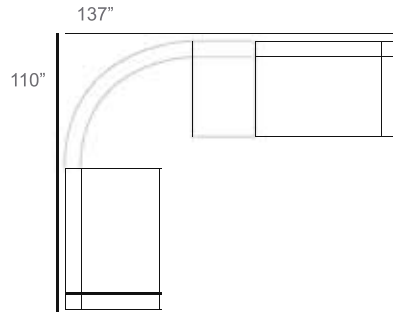

1 - Left
1 - Corner
1 - Right
2 - Slipper Chair
Patio Furniture Cover Size:
128" x 128" Sectional Cover
3008-0006

1 - Left
1 - Corner
1 - Right
1 - Section Loveseat
1 - Slipper Chair
1 - Side Ottoman
Patio Furniture Cover Size:
128" x 154" Sectional Cover
3008-0007

1 - Left
1 - Corner
1 - Right
1 - Slipper Chair
1 - Section Loveseat
1 - Side Ottoman
Patio Furniture Cover Size:
154" x 128" Sectional Cover
3008-0010

1 - Left
2 - Corner
1 - Right
1 - Section Loveseat
1 - Slipper Chair
Patio Furniture Cover Size:
159" x 100" Section Cover
3007-1004

Chorus 45° Wicker Outdoor Sectional Patio Furniture Combination Ideas

- 1 - Left
- 1 - 45° Corner
- 1 - Right

Patio Furniture Cover Size:
126" x 126" Sectional Cover

- 1 - Left
- 1 - 45° Corner
- 1 - Right
- 1 - Slipper Chair

Patio Furniture Cover Size:
126" x 152" Sectional Cover

- 1 - Left
- 1 - 45° Corner
- 1 - Right
- 1 - Section Loveseat

Patio Furniture Cover Size:
126" x 181" Sectional Cover

- 1 - Left
- 1 - 45° Corner
- 1 - Right
- 1 - Slipper Chair