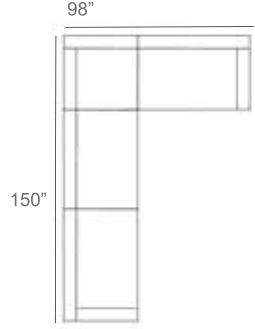

Chorus Wicker Outdoor Sectional Patio Furniture Combination Ideas

1 - Left
1 - Corner
1 - Right
Patio Furniture Cover Size:
102" x 102" Sectional Cover
3008-0001

1 - Left
1 - Corner
1 - Right
1 - Slipper Chair
Patio Furniture Cover Size:
102" x 128" Sectional Cover
3008-0002

1 - Left
1 - Corner
1 - Right
1 - Section Loveseat
Patio Furniture Cover Size:
102" x 154" Sectional Cover
3008-0003

1 - Left
1 - Corner
1 - Right
1 - Slipper Chair
Patio Furniture Cover Size:
128" x 102" Sectional Cover
3008-0005

1 - Left
1 - Corner
1 - Right
1 - Section Loveseat
Patio Furniture Cover Size:
154" x 102" Sectional Cover
3008-0009

1 - Left
1 - Corner
1 - Right
1 - Section Loveseat
1 - Slipper Chair
Patio Furniture Cover Size:
154" x 128" Sectional Cover
3008-0010

Patio Furniture Cover Size:
152" x 181" Sectional Cover

- 1 - Left
- 1 - 45° Corner
- 1 - Right
- 2 - Section Loveseat

Patio Furniture Cover Size:
181" * 181" Sectional Cover

Chorus Round Wicker Outdoor Sectional Patio Furniture Combination Ideas