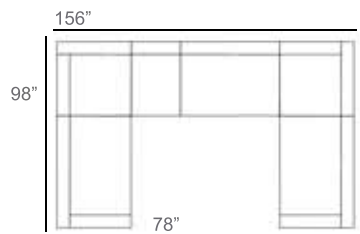

1 - Left
1 - Corner
1 - Right
1 - Section Loveseat
Patio Furniture Cover Size:
102" x 154" Sectional Cover
3008-0003

1 - Left
1 - Corner
1 - Right
1 - Slipper Chair
Patio Furniture Cover Size:
128" x 102" Sectional Cover
3008-0005

1 - Left
1 - Corner
1 - Right
1 - Section Loveseat
Patio Furniture Cover Size:
154" x 102" Sectional Cover
3008-0009

1 - Left
1 - Corner
1 - Right
1 - Section Loveseat
1 - Slipper Chair
Patio Furniture Cover Size:
154" x 128" Sectional Cover
3008-0010

1 - Left
1 - Corner
1 - Right
2 - Slipper Chair
Patio Furniture Cover Size:
128" x 128" Sectional Cover
3008-0006

1 - Left
1 - Corner
1 - Right
1 - Section Loveseat
1 - Slipper Chair
1 - Side Ottoman
Patio Furniture Cover Size:
128" x 154" Sectional Cover
3008-0007

1 - Left
1 - Corner
1 - Right
1 - Slipper Chair
1 - Section Loveseat
1 - Side Ottoman
Patio Furniture Cover Size:
154" x 128" Sectional Cover
3008-0010

1 - Left
2 - Corner
1 - Right
1 - Section Loveseat
1 - Slipper Chair
Patio Furniture Cover Size:
159" x 100" Section Cover
3007-1004