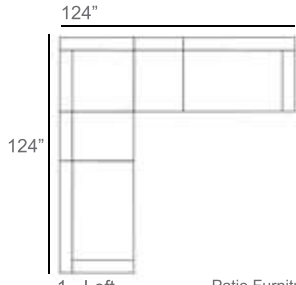

Chorus Wicker Outdoor Sectional Patio Furniture Combination Ideas

1 - Left
1 - Corner
1 - Right
Patio Furniture Cover Size:
102" x 102" Sectional Cover
3008-0001

1 - Left
1 - Corner
1 - Right
1 - Slipper Chair
Patio Furniture Cover Size:
102" x 128" Sectional Cover
3008-0002

1 - Left
1 - Corner
1 - Right
1 - Section Loveseat
Patio Furniture Cover Size:
102" x 154" Sectional Cover
3008-0003

1 - Left
1 - Corner
1 - Right
1 - Slipper Chair
Patio Furniture Cover Size:
128" x 102" Sectional Cover
3008-0005

1 - Left
1 - Corner
1 - Right
1 - Section Loveseat
Patio Furniture Cover Size:
154" x 102" Sectional Cover
3008-0009

1 - Left
1 - Corner
1 - Right
1 - Section Loveseat
1 - Slipper Chair
Patio Furniture Cover Size:
154" x 128" Sectional Cover
3008-0010

1 - Left
1 - Corner
1 - Right
2 - Slipper Chair
Patio Furniture Cover Size:
128" x 128" Sectional Cover
3008-0006

1 - Left
1 - Corner
1 - Right
1 - Section Loveseat
1 - Slipper Chair
1 - Side Ottoman
Patio Furniture Cover Size:
128" x 154" Sectional Cover
3008-0007