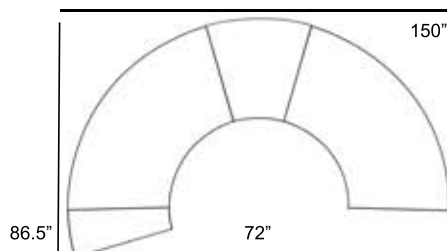

Patio Furniture Cover Size:
159" x 100" Sectional Cover
3007-1004

3 - Curved Sofa

Patio Furniture Cover Size:
159" x 100" Sectional Cover
3007-1004

2 - Curved Sofa
1 - Storage Table

Patio Furniture Cover Size:
159" x 100" Sectional Cover
3007-1004