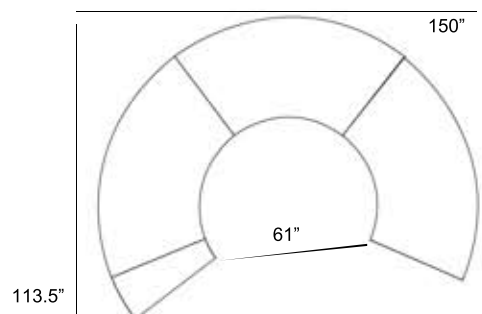

3 - Curved Sofa
2 - Storage Table

Patio Furniture Cover Size:
159" x 126" Sectional Cover
3007-1006

2 - Curved Sofa

Patio Furniture Cover Size:
159" x 100" Sectional Cover
3007-1004

2 - Curved Sofa
1 - Slipper Curved

Patio Furniture Cover Size:
159" x 100" Sectional Cover
3007-1004

3 - Curved Sofa

Patio Furniture Cover Size:
159" x 100" Sectional Cover
3007-1004

2 - Curved Sofa
1 - Storage Table

Patio Furniture Cover Size:
159" x 100" Sectional Cover
3007-1004

2 - Curved Sofa
1 - Slipper Curved
1 - Storage Table

Patio Furniture Cover Size:
159" x 100" Sectional Cover
3007-1004

3 - Curved Sofa
1 - Storage Table

Patio Furniture Cover Size:
159" x 126" Sectional Cover
3007-1006