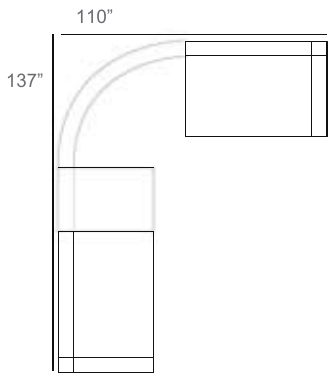

1 - Left
1 - Corner
1 - Right
1 - Slipper Chair
1 - Section Loveseat
1 - Side Ottoman
Patio Furniture Cover Size:
154" x 128" Sectional Cover
3008-0010

1 - Left
2 - Corner
1 - Right
1 - Section Loveseat
1 - Slipper Chair
Patio Furniture Cover Size:
159" x 100" Section Cover
3007-1004

Chorus 45° Wicker Outdoor Sectional Patio Furniture Combination Ideas

- 1 - Left
- 1 - 45° Corner
- 1 - Right

Patio Furniture Cover Size:
126" x 126" Sectional Cover

- 1 - Left
- 1 - 45° Corner
- 1 - Right
- 1 - Slipper Chair

Patio Furniture Cover Size:
126" x 152" Sectional Cover

- 1 - Left
- 1 - 45° Corner
- 1 - Right
- 1 - Section Loveseat

Patio Furniture Cover Size:
126" x 181" Sectional Cover

- 1 - Left
- 1 - 45° Corner
- 1 - Right
- 1 - Slipper Chair

Patio Furniture Cover Size:
152" x 126" Sectional Cover

- 1 - Left
- 1 - 45° Corner
- 1 - Right
- 2 - Slipper Chair

Patio Furniture Cover Size:
152" x 152" Sectional Cover

- 1 - Left
- 1 - 45° Corner
- 1 - Right
- 1 - Slipper Chair
- 1 - Section Loveseat