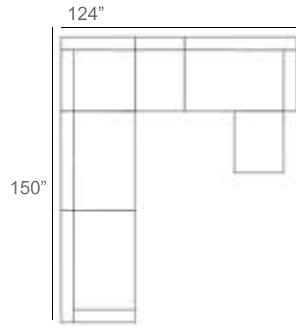

1 - Left
1 - Corner
1 - Right
1 - Section Loveseat
Patio Furniture Cover Size:
102" x 154" Sectional Cover
3008-0003

1 - Left
1 - Corner
1 - Right
1 - Slipper Chair
Patio Furniture Cover Size:
128" x 102" Sectional Cover
3008-0005

1 - Left
1 - Corner
1 - Right
1 - Section Loveseat
Patio Furniture Cover Size:
154" x 102" Sectional Cover
3008-0009

1 - Left
1 - Corner
1 - Right
1 - Section Loveseat
1 - Slipper Chair
Patio Furniture Cover Size:
154" x 128" Sectional Cover
3008-0010

1 - Left
1 - Corner
1 - Right
2 - Slipper Chair
Patio Furniture Cover Size:
128" x 128" Sectional Cover
3008-0006

1 - Left
1 - Corner
1 - Right
1 - Section Loveseat
1 - Slipper Chair
1 - Side Ottoman
Patio Furniture Cover Size:
128" x 154" Sectional Cover
3008-0007

1 - Left
1 - Corner
1 - Right
1 - Slipper Chair
1 - Section Loveseat
1 - Side Ottoman
Patio Furniture Cover Size:
154" x 128" Sectional Cover
3008-0010

1 - Left
2 - Corner
1 - Right
1 - Section Loveseat
1 - Slipper Chair
Patio Furniture Cover Size:
159" x 100" Section Cover
3007-1004