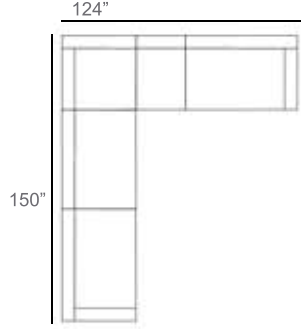

Chorus Wicker Outdoor Sectional Patio Furniture Combination Ideas

1 - Left
1 - Corner
1 - Right
Patio Furniture Cover Size:
102" x 102" Sectional Cover
3008-0001

1 - Left
1 - Corner
1 - Right
1 - Slipper Chair
Patio Furniture Cover Size:
102" x 128" Sectional Cover
3008-0002

1 - Left
1 - Corner
1 - Right
1 - Section Loveseat
Patio Furniture Cover Size:
102" x 154" Sectional Cover
3008-0003

1 - Left
1 - Corner
1 - Right
1 - Slipper Chair
Patio Furniture Cover Size:
128" x 102" Sectional Cover
3008-0005

1 - Left
1 - Corner
1 - Right
1 - Section Loveseat
Patio Furniture Cover Size:
154" x 102" Sectional Cover
3008-0009

1 - Left
1 - Corner
1 - Right
1 - Section Loveseat
1 - Slipper Chair
Patio Furniture Cover Size:
154" x 128" Sectional Cover
3008-0010

Patio Furniture Cover Size:
152" x 181" Sectional Cover

- 1 - Left
- 1 - 45° Corner
- 1 - Right
- 2 - Section Loveseat

Patio Furniture Cover Size:
181" * 181" Sectional Cover

Chorus Round Wicker Outdoor Sectional Patio Furniture Combination Ideas