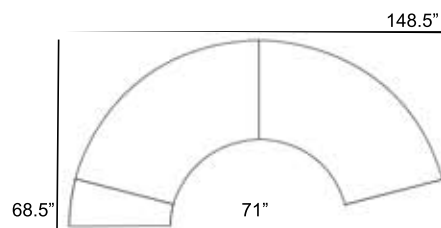

Patio Furniture Cover Size:
152" x 181" Sectional Cover

- 1 - Left
- 1 - 45° Corner
- 1 - Right
- 2 - Section Loveseat

Patio Furniture Cover Size:
181" * 181" Sectional Cover

Chorus Round Wicker Outdoor Sectional Patio Furniture Combination Ideas

2 - Curved Sofa
2 - Storage Table

Patio Furniture Cover Size:
159" x 100" Sectional Cover
3007-1004

2 - Curved Sofa
1 - Slipper Curved
2 - Storage Table

Patio Furniture Cover Size:
159" x 100" Sectional Cover
3007-1004

3 - Curved Sofa
2 - Storage Table

Patio Furniture Cover Size:
159" x 126" Sectional Cover
3007-1006

2 - Curved Sofa

Patio Furniture Cover Size:
159" x 100" Sectional Cover
3007-1004

2 - Curved Sofa
1 - Slipper Curved

Patio Furniture Cover Size:
159" x 100" Sectional Cover
3007-1004

3 - Curved Sofa

Patio Furniture Cover Size:
159" x 100" Sectional Cover
3007-1004

2 - Curved Sofa
1 - Storage Table

Patio Furniture Cover Size:
159" x 100" Sectional Cover
3007-1004