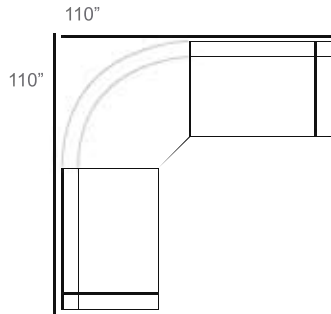

Chorus 45° Wicker Outdoor Sectional Patio Furniture Combination Ideas

- 1 - Left
- 1 - 45° Corner
- 1 - Right

Patio Furniture Cover Size:
126" x 126" Sectional Cover