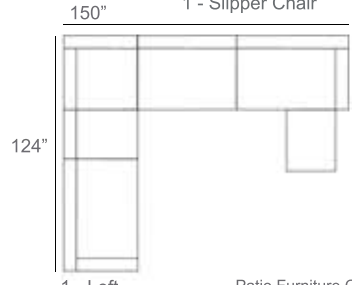

Chorus Wicker Outdoor Sectional Patio Furniture Combination Ideas

1 - Left
1 - Corner
1 - Right
Patio Furniture Cover Size:
102" x 102" Sectional Cover
3008-0001

1 - Left
1 - Corner
1 - Right
1 - Slipper Chair
Patio Furniture Cover Size:
102" x 128" Sectional Cover
3008-0002

1 - Left
1 - Corner
1 - Right
1 - Section Loveseat
Patio Furniture Cover Size:
102" x 154" Sectional Cover
3008-0003

1 - Left
1 - Corner
1 - Right
1 - Slipper Chair
Patio Furniture Cover Size:
128" x 102" Sectional Cover
3008-0005

1 - Left
1 - Corner
1 - Right
1 - Section Loveseat
Patio Furniture Cover Size:
154" x 102" Sectional Cover
3008-0009

1 - Left
1 - Corner
1 - Right
1 - Section Loveseat
1 - Slipper Chair
Patio Furniture Cover Size:
154" x 128" Sectional Cover
3008-0010

1 - Left
1 - Corner
1 - Right
2 - Slipper Chair
Patio Furniture Cover Size:
128" x 128" Sectional Cover
3008-0006

1 - Left
1 - Corner
1 - Right
1 - Section Loveseat
1 - Slipper Chair
1 - Side Ottoman
Patio Furniture Cover Size:
128" x 154" Sectional Cover
3008-0007