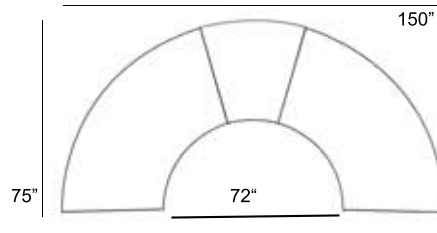

2 - Curved Sofa
1 - Slipper Curved

Patio Furniture Cover Size:
159" x 100" Sectional Cover
3007-1004