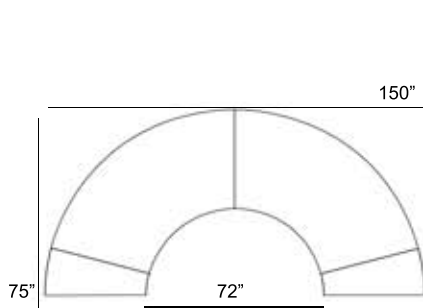

Patio Furniture Cover Size:
126" x 152" Sectional Cover

- 1 - Left
- 1 - 45° Corner
- 1 - Right
- 1 - Section Loveseat

Patio Furniture Cover Size:
126" x 181" Sectional Cover

- 1 - Left
- 1 - 45° Corner
- 1 - Right
- 1 - Slipper Chair

Patio Furniture Cover Size:
152" x 126" Sectional Cover

- 1 - Left
- 1 - 45° Corner
- 1 - Right
- 2 - Slipper Chair

Patio Furniture Cover Size:
152" x 152" Sectional Cover

- 1 - Left
- 1 - 45° Corner
- 1 - Right
- 1 - Slipper Chair
- 1 - Section Loveseat

Patio Furniture Cover Size:
152" x 181" Sectional Cover

- 1 - Left
- 1 - 45° Corner
- 1 - Right
- 2 - Section Loveseat

Patio Furniture Cover Size:
181" * 181" Sectional Cover

Chorus Round Wicker Outdoor Sectional Patio Furniture Combination Ideas