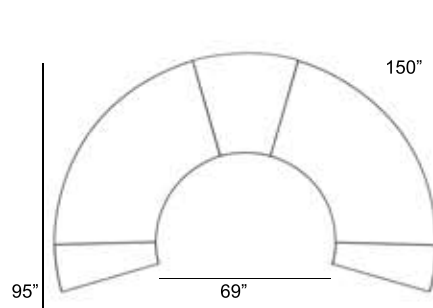

Patio Furniture Cover Size:
152" x 126" Sectional Cover

- 1 - Left
- 1 - 45° Corner
- 1 - Right
- 2 - Slipper Chair

Patio Furniture Cover Size:
152" x 152" Sectional Cover

- 1 - Left
- 1 - 45° Corner
- 1 - Right
- 1 - Slipper Chair
- 1 - Section Loveseat

Patio Furniture Cover Size:
152" x 181" Sectional Cover

- 1 - Left
- 1 - 45° Corner
- 1 - Right
- 2 - Section Loveseat

Patio Furniture Cover Size:
181" * 181" Sectional Cover

Chorus Round Wicker Outdoor Sectional Patio Furniture Combination Ideas

2 - Curved Sofa
2 - Storage Table

Patio Furniture Cover Size:
159" x 100" Sectional Cover
3007-1004

2 - Curved Sofa
1 - Slipper Curved
2 - Storage Table

Patio Furniture Cover Size:
159" x 100" Sectional Cover
3007-1004