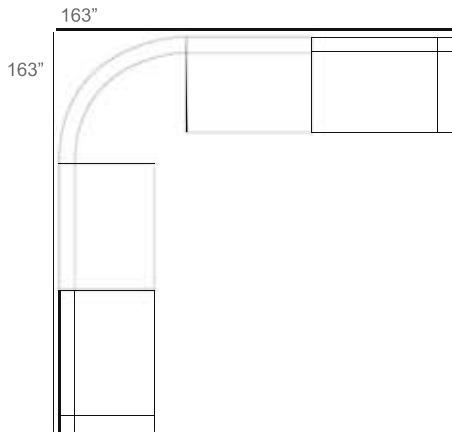

Chorus 45° Wicker Outdoor Sectional Patio Furniture Combination Ideas

- 1 - Left
- 1 - 45° Corner
- 1 - Right

Patio Furniture Cover Size:
126" x 126" Sectional Cover

- 1 - Left
- 1 - 45° Corner
- 1 - Right
- 1 - Slipper Chair

Patio Furniture Cover Size:
126" x 152" Sectional Cover

- 1 - Left
- 1 - 45° Corner
- 1 - Right
- 1 - Section Loveseat

Patio Furniture Cover Size:
126" x 181" Sectional Cover

- 1 - Left
- 1 - 45° Corner
- 1 - Right
- 1 - Slipper Chair

Patio Furniture Cover Size:
152" x 126" Sectional Cover

- 1 - Left
- 1 - 45° Corner
- 1 - Right
- 2 - Slipper Chair

Patio Furniture Cover Size:
152" x 152" Sectional Cover

- 1 - Left
- 1 - 45° Corner
- 1 - Right
- 1 - Slipper Chair
- 1 - Section Loveseat

Patio Furniture Cover Size:
152" x 181" Sectional Cover

- 1 - Left
- 1 - 45° Corner
- 1 - Right
- 2 - Section Loveseat

Patio Furniture Cover Size:
181" * 181" Sectional Cover

Chorus Round Wicker Outdoor Sectional Patio Furniture Combination Ideas