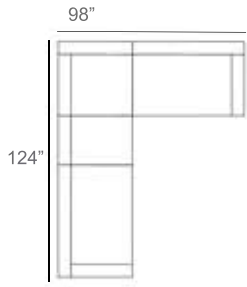

Chorus Wicker Outdoor Sectional Patio Furniture Combination Ideas

1 - Left
1 - Corner
1 - Right
Patio Furniture Cover Size:
102" x 102" Sectional Cover
3008-0001

1 - Left
1 - Corner
1 - Right
1 - Slipper Chair
Patio Furniture Cover Size:
102" x 128" Sectional Cover
3008-0002

1 - Left
1 - Corner
1 - Right
1 - Section Loveseat
Patio Furniture Cover Size:
102" x 154" Sectional Cover
3008-0003

1 - Left
1 - Corner
1 - Right
1 - Slipper Chair
Patio Furniture Cover Size:
128" x 102" Sectional Cover
3008-0005

1 - Left
1 - Corner
1 - Right
1 - Section Loveseat
Patio Furniture Cover Size:
154" x 102" Sectional Cover
3008-0009

1 - Left
1 - Corner
1 - Right
1 - Section Loveseat
1 - Slipper Chair
Patio Furniture Cover Size:
154" x 128" Sectional Cover
3008-0010

Patio Furniture Cover Size:
152" x 181" Sectional Cover

- 1 - Left
- 1 - 45° Corner
- 1 - Right
- 2 - Section Loveseat

Patio Furniture Cover Size:
181" * 181" Sectional Cover

Chorus Round Wicker Outdoor Sectional Patio Furniture Combination Ideas