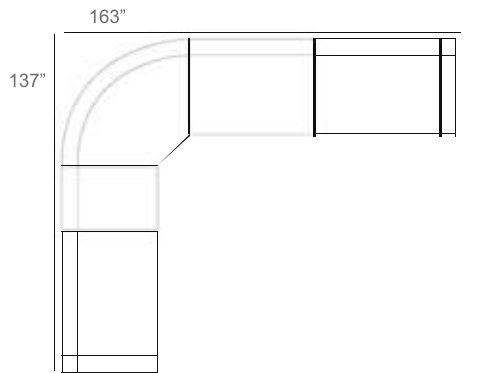

Chorus 45° Wicker Outdoor Sectional Patio Furniture Combination Ideas

- 1 - Left
- 1 - 45° Corner
- 1 - Right

Patio Furniture Cover Size:
126" x 126" Sectional Cover

- 1 - Left
- 1 - 45° Corner
- 1 - Right
- 1 - Slipper Chair

Patio Furniture Cover Size:
126" x 152" Sectional Cover

- 1 - Left
- 1 - 45° Corner
- 1 - Right
- 1 - Section Loveseat

Patio Furniture Cover Size:
126" x 181" Sectional Cover

- 1 - Left
- 1 - 45° Corner
- 1 - Right
- 1 - Slipper Chair

Patio Furniture Cover Size:
152" x 126" Sectional Cover

- 1 - Left
- 1 - 45° Corner
- 1 - Right
- 2 - Slipper Chair

Patio Furniture Cover Size:
152" x 152" Sectional Cover

- 1 - Left
- 1 - 45° Corner
- 1 - Right
- 1 - Slipper Chair
- 1 - Section Loveseat

Patio Furniture Cover Size:
152" x 181" Sectional Cover

- 1 - Left
- 1 - 45° Corner
- 1 - Right
- 2 - Section Loveseat

Patio Furniture Cover Size:
181" * 181" Sectional Cover

Chorus Round Wicker Outdoor Sectional Patio Furniture Combination Ideas