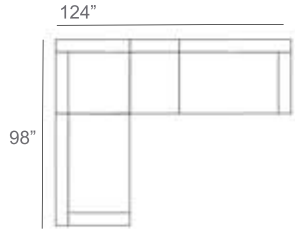

Chorus Wicker Outdoor Sectional Patio Furniture Combination Ideas

1 - Left
1 - Corner
1 - Right
Patio Furniture Cover Size:
102" x 102" Sectional Cover
3008-0001

1 - Left
1 - Corner
1 - Right
1 - Slipper Chair
Patio Furniture Cover Size:
102" x 128" Sectional Cover
3008-0002

1 - Left
1 - Corner
1 - Right
1 - Section Loveseat
Patio Furniture Cover Size:
102" x 154" Sectional Cover
3008-0003

1 - Left
1 - Corner
1 - Right
1 - Slipper Chair
Patio Furniture Cover Size:
128" x 102" Sectional Cover
3008-0005

1 - Left
1 - Corner
1 - Right
1 - Section Loveseat
Patio Furniture Cover Size:
154" x 102" Sectional Cover
3008-0009

1 - Left
1 - Corner
1 - Right
1 - Section Loveseat
1 - Slipper Chair
Patio Furniture Cover Size:
154" x 128" Sectional Cover
3008-0010

Patio Furniture Cover Size:
152" x 181" Sectional Cover

- 1 - Left
- 1 - 45° Corner
- 1 - Right
- 2 - Section Loveseat

Patio Furniture Cover Size:
181" * 181" Sectional Cover

Chorus Round Wicker Outdoor Sectional Patio Furniture Combination Ideas