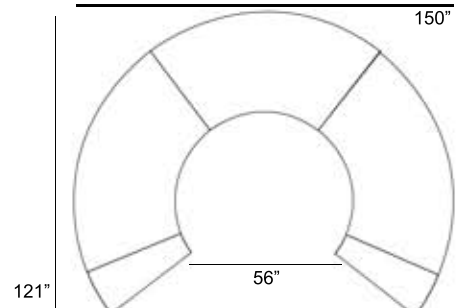

Patio Furniture Cover Size:
126" x 152" Sectional Cover

- 1 - Left
- 1 - 45° Corner
- 1 - Right
- 1 - Section Loveseat

Patio Furniture Cover Size:
126" x 181" Sectional Cover

- 1 - Left
- 1 - 45° Corner
- 1 - Right
- 1 - Slipper Chair

Patio Furniture Cover Size:
152" x 126" Sectional Cover

- 1 - Left
- 1 - 45° Corner
- 1 - Right
- 2 - Slipper Chair

Patio Furniture Cover Size:
152" x 152" Sectional Cover

- 1 - Left
- 1 - 45° Corner
- 1 - Right
- 1 - Slipper Chair
- 1 - Section Loveseat

Patio Furniture Cover Size:
152" x 181" Sectional Cover

- 1 - Left
- 1 - 45° Corner
- 1 - Right
- 2 - Section Loveseat

Patio Furniture Cover Size:
181" * 181" Sectional Cover

Chorus Round Wicker Outdoor Sectional Patio Furniture Combination Ideas

2 - Curved Sofa
2 - Storage Table

Patio Furniture Cover Size:
159" x 100" Sectional Cover
3007-1004

2 - Curved Sofa
1 - Slipper Curved
2 - Storage Table

Patio Furniture Cover Size:
159" x 100" Sectional Cover
3007-1004