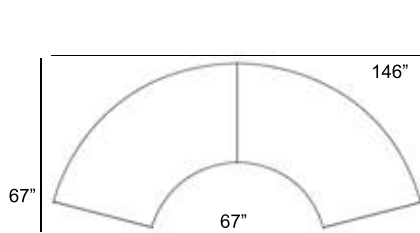

Patio Furniture Cover Size:
152" x 181" Sectional Cover

- 1 - Left
- 1 - 45° Corner
- 1 - Right
- 2 - Section Loveseat

Patio Furniture Cover Size:
181" * 181" Sectional Cover

Chorus Round Wicker Outdoor Sectional Patio Furniture Combination Ideas

2 - Curved Sofa
2 - Storage Table

Patio Furniture Cover Size:
159" x 100" Sectional Cover
3007-1004

2 - Curved Sofa
1 - Slipper Curved
2 - Storage Table

Patio Furniture Cover Size:
159" x 100" Sectional Cover
3007-1004

3 - Curved Sofa
2 - Storage Table

Patio Furniture Cover Size:
159" x 126" Sectional Cover
3007-1006

2 - Curved Sofa

Patio Furniture Cover Size:
159" x 100" Sectional Cover
3007-1004

2 - Curved Sofa
1 - Slipper Curved