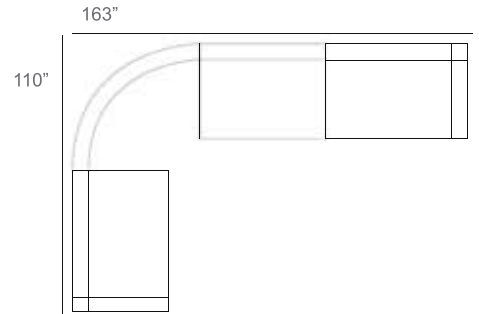

1 - Left
1 - Corner
1 - Right
1 - Slipper Chair
1 - Section Loveseat
1 - Side Ottoman
Patio Furniture Cover Size:
154" x 128" Sectional Cover
3008-0010

1 - Left
2 - Corner
1 - Right
1 - Section Loveseat
1 - Slipper Chair
Patio Furniture Cover Size:
159" x 100" Section Cover
3007-1004

Chorus 45° Wicker Outdoor Sectional Patio Furniture Combination Ideas

- 1 - Left
- 1 - 45° Corner
- 1 - Right

Patio Furniture Cover Size:
126" x 126" Sectional Cover

- 1 - Left
- 1 - 45° Corner
- 1 - Right
- 1 - Slipper Chair

Patio Furniture Cover Size:
126" x 152" Sectional Cover

- 1 - Left
- 1 - 45° Corner
- 1 - Right
- 1 - Section Loveseat

Patio Furniture Cover Size:
126" x 181" Sectional Cover

- 1 - Left
- 1 - 45° Corner
- 1 - Right
- 1 - Slipper Chair

Patio Furniture Cover Size:
152" x 126" Sectional Cover

- 1 - Left
- 1 - 45° Corner
- 1 - Right
- 2 - Slipper Chair

Patio Furniture Cover Size:
152" x 152" Sectional Cover

- 1 - Left
- 1 - 45° Corner
- 1 - Right
- 1 - Slipper Chair
- 1 - Section Loveseat