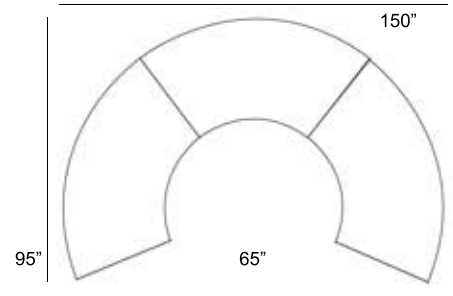

Patio Furniture Cover Size:
152" x 181" Sectional Cover

- 1 - Left
- 1 - 45° Corner
- 1 - Right
- 2 - Section Loveseat

Patio Furniture Cover Size:
181" * 181" Sectional Cover

Chorus Round Wicker Outdoor Sectional Patio Furniture Combination Ideas

2 - Curved Sofa
2 - Storage Table

Patio Furniture Cover Size:
159" x 100" Sectional Cover
3007-1004

2 - Curved Sofa
1 - Slipper Curved
2 - Storage Table

Patio Furniture Cover Size:
159" x 100" Sectional Cover
3007-1004

3 - Curved Sofa
2 - Storage Table

Patio Furniture Cover Size:
159" x 126" Sectional Cover
3007-1006

2 - Curved Sofa

Patio Furniture Cover Size:
159" x 100" Sectional Cover
3007-1004

2 - Curved Sofa
1 - Slipper Curved

Patio Furniture Cover Size:
159" x 100" Sectional Cover
3007-1004

3 - Curved Sofa

Patio Furniture Cover Size:
159" x 100" Sectional Cover
3007-1004

2 - Curved Sofa
1 - Storage Table

Patio Furniture Cover Size:
159" x 100" Sectional Cover
3007-1004