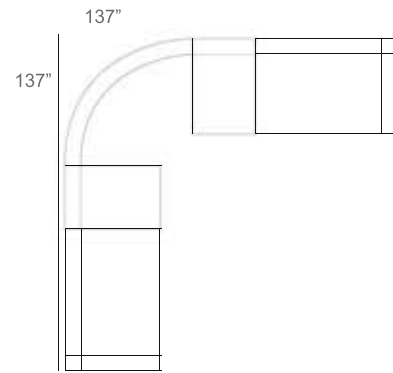

Chorus 45° Wicker Outdoor Sectional Patio Furniture Combination Ideas

- 1 - Left
- 1 - 45° Corner
- 1 - Right

Patio Furniture Cover Size:
126" x 126" Sectional Cover

- 1 - Left
- 1 - 45° Corner
- 1 - Right
- 1 - Slipper Chair

Patio Furniture Cover Size:
126" x 152" Sectional Cover

- 1 - Left
- 1 - 45° Corner
- 1 - Right
- 1 - Section Loveseat

Patio Furniture Cover Size:
126" x 181" Sectional Cover

- 1 - Left
- 1 - 45° Corner
- 1 - Right
- 1 - Slipper Chair

Patio Furniture Cover Size:
152" x 126" Sectional Cover

- 1 - Left
- 1 - 45° Corner
- 1 - Right
- 2 - Slipper Chair

Patio Furniture Cover Size:
152" x 152" Sectional Cover

- 1 - Left
- 1 - 45° Corner
- 1 - Right
- 1 - Slipper Chair
- 1 - Section Loveseat

Patio Furniture Cover Size:
152" x 181" Sectional Cover

- 1 - Left
- 1 - 45° Corner
- 1 - Right
- 2 - Section Loveseat

Patio Furniture Cover Size:
181" * 181" Sectional Cover

Chorus Round Wicker Outdoor Sectional Patio Furniture Combination Ideas