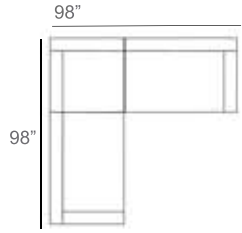

Chorus Wicker Outdoor Sectional Patio Furniture Combination Ideas

1 - Left
1 - Corner
1 - Right
Patio Furniture Cover Size:
102" x 102" Sectional Cover
3008-0001

1 - Left
1 - Corner
1 - Right
1 - Slipper Chair
Patio Furniture Cover Size:
102" x 128" Sectional Cover
3008-0002

1 - Left
1 - Corner
1 - Right
1 - Section Loveseat
Patio Furniture Cover Size:
102" x 154" Sectional Cover
3008-0003

1 - Left
1 - Corner
1 - Right
1 - Slipper Chair
Patio Furniture Cover Size:
128" x 102" Sectional Cover
3008-0005

1 - Left
1 - Corner
1 - Right
1 - Section Loveseat
Patio Furniture Cover Size:
154" x 102" Sectional Cover
3008-0009

1 - Left
1 - Corner
1 - Right
1 - Section Loveseat
1 - Slipper Chair
Patio Furniture Cover Size:
154" x 128" Sectional Cover
3008-0010

Patio Furniture Cover Size:
152" x 181" Sectional Cover

- 1 - Left
- 1 - 45° Corner
- 1 - Right
- 2 - Section Loveseat

Patio Furniture Cover Size:
181" * 181" Sectional Cover

Chorus Round Wicker Outdoor Sectional Patio Furniture Combination Ideas