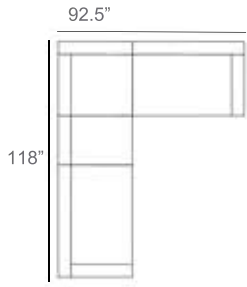

Brighton Outdoor Wicker Sectional Patio Furniture Combination Ideas

1 - Left
1 - Corner
1 - Right
Patio Furniture Cover Size:
102" x 102" Sectional Cover
3008-0001

1 - Left
1 - Corner
1 - Right
1 - Slipper Chair
Patio Furniture Cover Size:
102" x 128" Sectional Cover
3008-0002

1 - Left
1 - Corner
1 - Right
2 - Slipper Chair
Patio Furniture Cover Size:
102" x 154" Sectional Cover
3008-0003

1 - Left
1 - Corner
1 - Right
1 - Slipper Chair
Patio Furniture Cover Size:
128" x 102" Sectional Cover
3008-0005

1 - Left
1 - Corner
1 - Right
1 - Slipper Chair
Patio Furniture Cover Size:
154" x 102" Sectional Cover
3008-0009

1 - Left
1 - Corner
1 - Right
3 - Slipper Chair
Patio Furniture Cover Size:
154" x 128" Sectional Cover
3008-0010

1 - Left
1 - Corner
1 - Right
2 - Slipper Chair
Patio Furniture Cover Size:
128" x 128" Sectional Cover
3008-0006

1 - Left
1 - Corner
1 - Right
3 - Slipper Chair
1 - Side Ottoman
Patio Furniture Cover Size:
128" x 154" Sectional Cover
3008-0007