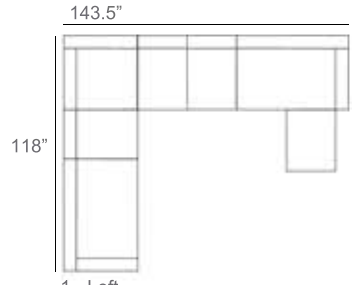

Brighton Outdoor Wicker Sectional Patio Furniture Combination Ideas

1 - Left
1 - Corner
1 - Right
Patio Furniture Cover Size:
102" x 102" Sectional Cover
3008-0001

1 - Left
1 - Corner
1 - Right
1 - Slipper Chair
Patio Furniture Cover Size:
102" x 128" Sectional Cover
3008-0002

1 - Left
1 - Corner
1 - Right
2 - Slipper Chair
Patio Furniture Cover Size:
102" x 154" Sectional Cover
3008-0003

1 - Left
1 - Corner
1 - Right
1 - Slipper Chair
Patio Furniture Cover Size:
128" x 102" Sectional Cover
3008-0005

1 - Left
1 - Corner
1 - Right
1 - Slipper Chair
Patio Furniture Cover Size:
154" x 102" Sectional Cover
3008-0009

1 - Left
1 - Corner
1 - Right
3 - Slipper Chair
Patio Furniture Cover Size:
154" x 128" Sectional Cover
3008-0010

1 - Left
1 - Corner
1 - Right
2 - Slipper Chair
Patio Furniture Cover Size:
128" x 128" Sectional Cover
3008-0006

1 - Left
1 - Corner
1 - Right
3 - Slipper Chair
1 - Side Ottoman
Patio Furniture Cover Size:
128" x 154" Sectional Cover
3008-0007