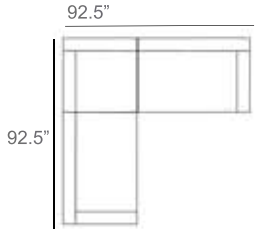

Brighton Outdoor Wicker Sectional Patio Furniture Combination Ideas

1 - Left
1 - Corner
1 - Right
Patio Furniture Cover Size:
102" x 102" Sectional Cover
3008-0001

1 - Left
1 - Corner
1 - Right
1 - Slipper Chair
Patio Furniture Cover Size:
102" x 128" Sectional Cover
3008-0002

1 - Left
1 - Corner
1 - Right
2 - Slipper Chair
Patio Furniture Cover Size:
102" x 154" Sectional Cover
3008-0003

1 - Left
1 - Corner
1 - Right
1 - Slipper Chair
Patio Furniture Cover Size:
128" x 102" Sectional Cover
3008-0005

1 - Left
1 - Corner
1 - Right
1 - Slipper Chair
Patio Furniture Cover Size:
154" x 102" Sectional Cover
3008-0009

1 - Left
1 - Corner
1 - Right
3 - Slipper Chair
Patio Furniture Cover Size:
154" x 128" Sectional Cover
3008-0010

1 - Left
1 - Corner
1 - Right
2 - Slipper Chair
Patio Furniture Cover Size:
128" x 128" Sectional Cover
3008-0006

1 - Left
1 - Corner
1 - Right
3 - Slipper Chair
1 - Side Ottoman
Patio Furniture Cover Size:
128" x 154" Sectional Cover
3008-0007