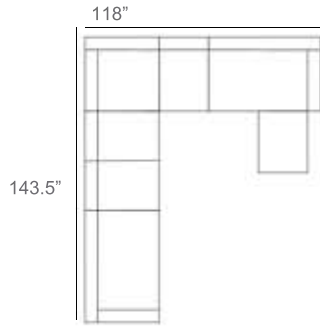

Brighton Outdoor Wicker Sectional Patio Furniture Combination Ideas

1 - Left
1 - Corner
1 - Right
Patio Furniture Cover Size:
102" x 102" Sectional Cover
3008-0001

1 - Left
1 - Corner
1 - Right
1 - Slipper Chair
Patio Furniture Cover Size:
102" x 128" Sectional Cover
3008-0002

1 - Left
1 - Corner
1 - Right
2 - Slipper Chair
Patio Furniture Cover Size:
102" x 154" Sectional Cover
3008-0003

1 - Left
1 - Corner
1 - Right
1 - Slipper Chair
Patio Furniture Cover Size:
128" x 102" Sectional Cover
3008-0005

1 - Left
1 - Corner
1 - Right
1 - Slipper Chair
Patio Furniture Cover Size:
154" x 102" Sectional Cover
3008-0009

1 - Left
1 - Corner
1 - Right
3 - Slipper Chair
Patio Furniture Cover Size:
154" x 128" Sectional Cover
3008-0010

1 - Left
1 - Corner
1 - Right
2 - Slipper Chair
Patio Furniture Cover Size:
128" x 128" Sectional Cover
3008-0006

1 - Left
1 - Corner
1 - Right
3 - Slipper Chair
1 - Side Ottoman
Patio Furniture Cover Size:
128" x 154" Sectional Cover
3008-0007