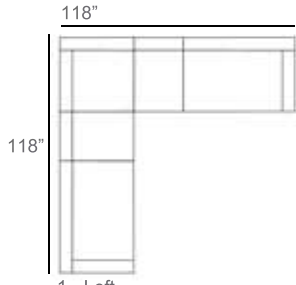

Brighton Outdoor Wicker Sectional Patio Furniture Combination Ideas

1 - Left
1 - Corner
1 - Right
Patio Furniture Cover Size:
102" x 102" Sectional Cover
3008-0001

1 - Left
1 - Corner
1 - Right
1 - Slipper Chair
Patio Furniture Cover Size:
102" x 128" Sectional Cover
3008-0002

1 - Left
1 - Corner
1 - Right
2 - Slipper Chair
Patio Furniture Cover Size:
102" x 154" Sectional Cover
3008-0003

1 - Left
1 - Corner
1 - Right
1 - Slipper Chair
Patio Furniture Cover Size:
128" x 102" Sectional Cover
3008-0005

1 - Left
1 - Corner
1 - Right
1 - Slipper Chair
Patio Furniture Cover Size:
154" x 102" Sectional Cover
3008-0009

1 - Left
1 - Corner
1 - Right
3 - Slipper Chair
Patio Furniture Cover Size:
154" x 128" Sectional Cover
3008-0010

1 - Left
1 - Corner
1 - Right
2 - Slipper Chair
Patio Furniture Cover Size:
128" x 128" Sectional Cover
3008-0006

1 - Left
1 - Corner
1 - Right
3 - Slipper Chair
1 - Side Ottoman
Patio Furniture Cover Size:
128" x 154" Sectional Cover
3008-0007