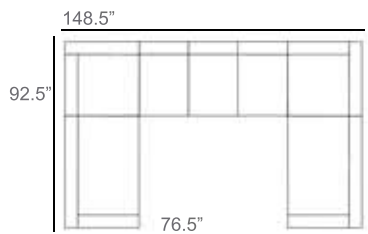

1 - Left
2 - Corner
1 - Right
3 - Slipper Chair
Patio Furniture Cover Size:
159" x 100" Section Cover
3007-1004

www.cabanacoast.com

CabanaCoast® wicker patio furniture is made with SolWeave® outdoor wicker