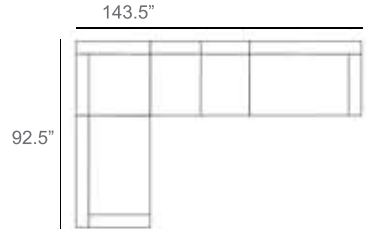

Brighton Outdoor Wicker Sectional Patio Furniture Combination Ideas

1 - Left
1 - Corner
1 - Right
Patio Furniture Cover Size:
102" x 102" Sectional Cover
3008-0001

1 - Left
1 - Corner
1 - Right
1 - Slipper Chair
Patio Furniture Cover Size:
102" x 128" Sectional Cover
3008-0002

1 - Left
1 - Corner
1 - Right
2 - Slipper Chair
Patio Furniture Cover Size:
102" x 154" Sectional Cover
3008-0003

1 - Left
1 - Corner
1 - Right
1 - Slipper Chair
Patio Furniture Cover Size:
128" x 102" Sectional Cover
3008-0005

1 - Left
1 - Corner
1 - Right
1 - Slipper Chair
Patio Furniture Cover Size:
154" x 102" Sectional Cover
3008-0009

1 - Left
1 - Corner
1 - Right
3 - Slipper Chair
Patio Furniture Cover Size:
154" x 128" Sectional Cover
3008-0010

1 - Left
1 - Corner
1 - Right
2 - Slipper Chair
Patio Furniture Cover Size:
128" x 128" Sectional Cover
3008-0006

1 - Left
1 - Corner
1 - Right
3 - Slipper Chair
1 - Side Ottoman
Patio Furniture Cover Size:
128" x 154" Sectional Cover
3008-0007