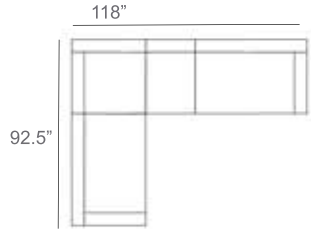

Brighton Outdoor Wicker Sectional Patio Furniture Combination Ideas

1 - Left
1 - Corner
1 - Right
Patio Furniture Cover Size:
102" x 102" Sectional Cover
3008-0001

1 - Left
1 - Corner
1 - Right
1 - Slipper Chair
Patio Furniture Cover Size:
102" x 128" Sectional Cover
3008-0002

1 - Left
1 - Corner
1 - Right
2 - Slipper Chair
Patio Furniture Cover Size:
102" x 154" Sectional Cover
3008-0003

1 - Left
1 - Corner
1 - Right
1 - Slipper Chair
Patio Furniture Cover Size:
128" x 102" Sectional Cover
3008-0005

1 - Left
1 - Corner
1 - Right
1 - Slipper Chair
Patio Furniture Cover Size:
154" x 102" Sectional Cover
3008-0009

1 - Left
1 - Corner
1 - Right
3 - Slipper Chair
Patio Furniture Cover Size:
154" x 128" Sectional Cover
3008-0010

1 - Left
1 - Corner
1 - Right
2 - Slipper Chair
Patio Furniture Cover Size:
128" x 128" Sectional Cover
3008-0006

1 - Left
1 - Corner
1 - Right
3 - Slipper Chair
1 - Side Ottoman
Patio Furniture Cover Size:
128" x 154" Sectional Cover
3008-0007