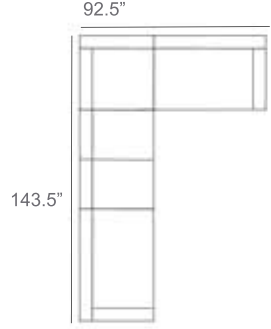

Brighton Outdoor Wicker Sectional Patio Furniture Combination Ideas

1 - Left
1 - Corner
1 - Right
Patio Furniture Cover Size:
102" x 102" Sectional Cover
3008-0001

1 - Left
1 - Corner
1 - Right
1 - Slipper Chair
Patio Furniture Cover Size:
102" x 128" Sectional Cover
3008-0002

1 - Left
1 - Corner
1 - Right
2 - Slipper Chair
Patio Furniture Cover Size:
102" x 154" Sectional Cover
3008-0003

1 - Left
1 - Corner
1 - Right
1 - Slipper Chair
Patio Furniture Cover Size:
128" x 102" Sectional Cover
3008-0005

1 - Left
1 - Corner
1 - Right
1 - Slipper Chair
Patio Furniture Cover Size:
154" x 102" Sectional Cover
3008-0009

1 - Left
1 - Corner
1 - Right
3 - Slipper Chair
Patio Furniture Cover Size:
154" x 128" Sectional Cover
3008-0010

1 - Left
1 - Corner
1 - Right
2 - Slipper Chair
Patio Furniture Cover Size:
128" x 128" Sectional Cover
3008-0006

1 - Left
1 - Corner
1 - Right
3 - Slipper Chair
1 - Side Ottoman
Patio Furniture Cover Size:
128" x 154" Sectional Cover
3008-0007