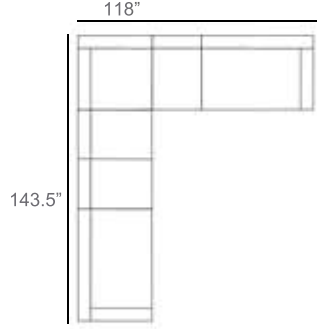

Brighton Outdoor Wicker Sectional Patio Furniture Combination Ideas

1 - Left
1 - Corner
1 - Right
Patio Furniture Cover Size:
102" x 102" Sectional Cover
3008-0001

1 - Left
1 - Corner
1 - Right
1 - Slipper Chair
Patio Furniture Cover Size:
102" x 128" Sectional Cover
3008-0002

1 - Left
1 - Corner
1 - Right
2 - Slipper Chair
Patio Furniture Cover Size:
102" x 154" Sectional Cover
3008-0003

1 - Left
1 - Corner
1 - Right
1 - Slipper Chair
Patio Furniture Cover Size:
128" x 102" Sectional Cover
3008-0005

1 - Left
1 - Corner
1 - Right
1 - Slipper Chair
Patio Furniture Cover Size:
154" x 102" Sectional Cover
3008-0009

1 - Left
1 - Corner
1 - Right
3 - Slipper Chair
Patio Furniture Cover Size:
154" x 128" Sectional Cover
3008-0010

1 - Left
1 - Corner
1 - Right
2 - Slipper Chair
Patio Furniture Cover Size:
128" x 128" Sectional Cover
3008-0006

1 - Left
1 - Corner
1 - Right
3 - Slipper Chair
1 - Side Ottoman
Patio Furniture Cover Size:
128" x 154" Sectional Cover
3008-0007