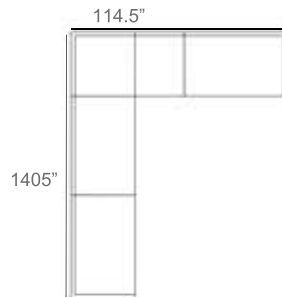

Patio Furniture Cover Size:
102" x 128" Sectional Cover
3008-0002

- 1 - Left
- 1 - Corner
- 1 - Right
- 1 - Section Loveseat

Patio Furniture Cover Size:
102" x 154" Sectional Cover
3008-0003

- 1 - Left
- 1 - Corner
- 1 - Right
- 2 - Slipper Chair

Patio Furniture Cover Size:
128" x 128" Sectional Cover
3008-0006

- 1 - Left
- 1 - Corner
- 1 - Right
- 1 - Slipper Chair

Patio Furniture Cover Size:
128" x 102" Sectional Cover
3008-0005

- 1 - Left
- 1 - Corner
- 1 - Right
- 1 - Section Loveseat

Patio Furniture Cover Size:
154" x 102" Sectional Cover
3008-0009

- 1 - Left
- 1 - Corner
- 1 - Right
- 1 - Section Loveseat
- 1 - Slipper Chair

Patio Furniture Cover Size:
154" x 128" Sectional Cover
3008-0010

- 1 - Left
- 1 - Corner
- 1 - Right
- 1 - Section Loveseat
- 1 - Slipper Chair
- 1 - Side Ottoman

Patio Furniture Cover Size:
128" x 154" Sectional Cover
3008-0007

- 1 - Left
- 1 - Corner
- 1 - Right
- 2 - Section Loveseat