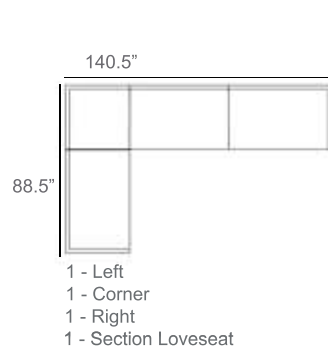

Apex Outdoor Sectional Patio Furniture Combination Ideas

- 1 - Left
- 1 - Corner
- 1 - Right

Patio Furniture Cover Size:
102" x 102" Sectional Cover
3008-0001

- 1 - Left
- 1 - Corner
- 1 - Right
- 1 - Slipper Chair

Patio Furniture Cover Size:
102" x 128" Sectional Cover
3008-0002

- 1 - Left
- 1 - Corner
- 1 - Right
- 1 - Section Loveseat

Patio Furniture Cover Size:
102" x 154" Sectional Cover
3008-0003

- 1 - Left
- 1 - Corner
- 1 - Right
- 2 - Slipper Chair

Patio Furniture Cover Size:
128" x 128" Sectional Cover
3008-0006

- 1 - Left
- 1 - Corner
- 1 - Right
- 1 - Slipper Chair

Patio Furniture Cover Size:
128" x 102" Sectional Cover
3008-0005

- 1 - Left
- 1 - Corner
- 1 - Right
- 1 - Section Loveseat

- 1 - Left
- 1 - Corner
- 1 - Right
- 1 - Section Loveseat
- 1 - Slipper Chair
- 1 - Side Ottoman

Patio Furniture Cover Size:
128" x 154" Sectional Cover
3008-0007

- 1 - Left
- 1 - Corner
- 1 - Right
- 2 - Section Loveseat