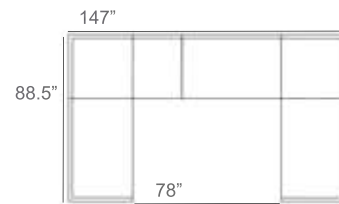

Patio Furniture Cover Size:
128" x 128" Sectional Cover
3008-0006

- 1 - Left
- 1 - Corner
- 1 - Right
- 1 - Slipper Chair

Patio Furniture Cover Size:
128" x 102" Sectional Cover
3008-0005

- 1 - Left
- 1 - Corner
- 1 - Right
- 1 - Section Loveseat

Patio Furniture Cover Size:
154" x 102" Sectional Cover
3008-0009

- 1 - Left
- 1 - Corner
- 1 - Right
- 1 - Section Loveseat
- 1 - Slipper Chair

Patio Furniture Cover Size:
154" x 128" Sectional Cover
3008-0010

- 1 - Left
- 1 - Corner
- 1 - Right
- 1 - Section Loveseat
- 1 - Slipper Chair
- 1 - Side Ottoman

Patio Furniture Cover Size:
128" x 154" Sectional Cover
3008-0007

- 1 - Left
- 1 - Corner
- 1 - Right
- 2 - Section Loveseat

Patio Furniture Cover Size:
154" x 154" Sectional Cover
3008-0011

- 1 - Left
- 2 - Corner
- 1 - Right
- 1 - Section Loveseat
- 1 - Slipper Chair

Patio Furniture Cover Size:
100" x 159" Section Cover
3007-0004