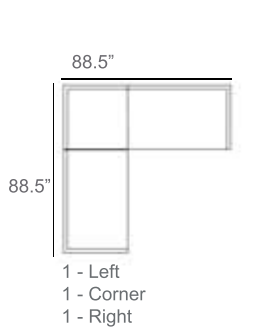

Apex Outdoor Sectional Patio Furniture Combination Ideas

- 1 - Left
- 1 - Corner
- 1 - Right

Patio Furniture Cover Size:
102" x 102" Sectional Cover
3008-0001

- 1 - Left
- 1 - Corner
- 1 - Right
- 1 - Slipper Chair

Patio Furniture Cover Size:
102" x 128" Sectional Cover
3008-0002

- 1 - Left
- 1 - Corner
- 1 - Right
- 1 - Section Loveseat

Patio Furniture Cover Size:
102" x 154" Sectional Cover
3008-0003

- 1 - Left
- 1 - Corner
- 1 - Right
- 2 - Slipper Chair

Patio Furniture Cover Size:
128" x 128" Sectional Cover
3008-0006

- 1 - Left
- 1 - Corner
- 1 - Right
- 1 - Slipper Chair

Patio Furniture Cover Size:
128" x 102" Sectional Cover
3008-0005

- 1 - Left
- 1 - Corner
- 1 - Right
- 1 - Section Loveseat

Patio Furniture Cover Size:
154" x 102" Sectional Cover
3008-0009

- 1 - Left
- 1 - Corner
- 1 - Right
- 1 - Section Loveseat
- 1 - Slipper Chair

Patio Furniture Cover Size:
154" x 128" Sectional Cover
3008-0010