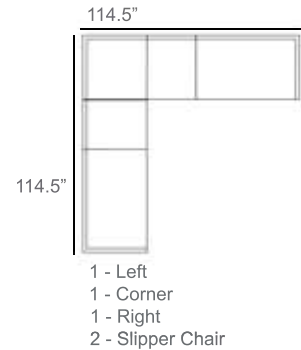

Apex Outdoor Sectional Patio Furniture Combination Ideas

- 1 - Left
- 1 - Corner
- 1 - Right

Patio Furniture Cover Size:
102" x 102" Sectional Cover
3008-0001

- 1 - Left
- 1 - Corner
- 1 - Right
- 1 - Slipper Chair

Patio Furniture Cover Size:
102" x 128" Sectional Cover
3008-0002

- 1 - Left
- 1 - Corner
- 1 - Right
- 1 - Section Loveseat

Patio Furniture Cover Size:
102" x 154" Sectional Cover
3008-0003

- 1 - Left
- 1 - Corner
- 1 - Right
- 2 - Slipper Chair

Patio Furniture Cover Size:
128" x 128" Sectional Cover
3008-0006

- 1 - Left
- 1 - Corner
- 1 - Right
- 1 - Slipper Chair

Patio Furniture Cover Size:
128" x 102" Sectional Cover
3008-0005

- 1 - Left
- 1 - Corner
- 1 - Right
- 1 - Section Loveseat

- 1 - Left
- 1 - Corner
- 1 - Right
- 1 - Section Loveseat
- 1 - Slipper Chair
- 1 - Side Ottoman

Patio Furniture Cover Size:
128" x 154" Sectional Cover
3008-0007

- 1 - Left
- 1 - Corner
- 1 - Right
- 2 - Section Loveseat