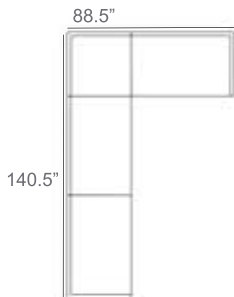

Apex Outdoor Sectional Patio Furniture Combination Ideas

- 1 - Left
- 1 - Corner
- 1 - Right

Patio Furniture Cover Size:
102" x 102" Sectional Cover
3008-0001

- 1 - Left
- 1 - Corner
- 1 - Right
- 1 - Slipper Chair

Patio Furniture Cover Size:
102" x 128" Sectional Cover
3008-0002

- 1 - Left
- 1 - Corner
- 1 - Right
- 1 - Section Loveseat

Patio Furniture Cover Size:
102" x 154" Sectional Cover
3008-0003

- 1 - Left
- 1 - Corner
- 1 - Right
- 2 - Slipper Chair

Patio Furniture Cover Size:
128" x 128" Sectional Cover
3008-0006

- 1 - Left
- 1 - Corner
- 1 - Right
- 1 - Slipper Chair

Patio Furniture Cover Size:
128" x 102" Sectional Cover
3008-0005

- 1 - Left
- 1 - Corner
- 1 - Right
- 1 - Section Loveseat

Patio Furniture Cover Size:
154" x 102" Sectional Cover
3008-0009

- 1 - Left
- 1 - Corner
- 1 - Right
- 1 - Section Loveseat
- 1 - Slipper Chair

Patio Furniture Cover Size:
154" x 128" Sectional Cover
3008-0010