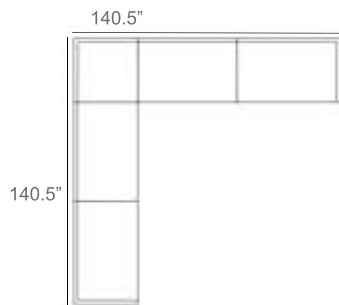

Patio Furniture Cover Size:
102" x 128" Sectional Cover
3008-0002

- 1 - Left
- 1 - Corner
- 1 - Right
- 1 - Section Loveseat

Patio Furniture Cover Size:
102" x 154" Sectional Cover
3008-0003

- 1 - Left
- 1 - Corner
- 1 - Right
- 2 - Slipper Chair

Patio Furniture Cover Size:
128" x 128" Sectional Cover
3008-0006

- 1 - Left
- 1 - Corner
- 1 - Right
- 1 - Slipper Chair

Patio Furniture Cover Size:
128" x 102" Sectional Cover
3008-0005

- 1 - Left
- 1 - Corner
- 1 - Right
- 1 - Section Loveseat

Patio Furniture Cover Size:
154" x 102" Sectional Cover
3008-0009

- 1 - Left
- 1 - Corner
- 1 - Right
- 1 - Section Loveseat
- 1 - Slipper Chair

Patio Furniture Cover Size:
154" x 128" Sectional Cover
3008-0010

- 1 - Left
- 1 - Corner
- 1 - Right
- 1 - Section Loveseat
- 1 - Slipper Chair
- 1 - Side Ottoman

Patio Furniture Cover Size:
128" x 154" Sectional Cover
3008-0007

- 1 - Left
- 1 - Corner
- 1 - Right
- 2 - Section Loveseat