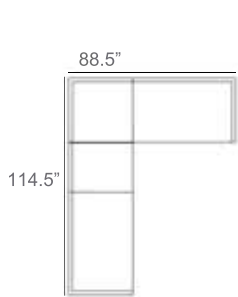

Apex Outdoor Sectional Patio Furniture Combination Ideas

- 1 - Left
- 1 - Corner
- 1 - Right

Patio Furniture Cover Size:
102" x 102" Sectional Cover
3008-0001

- 1 - Left
- 1 - Corner
- 1 - Right
- 1 - Slipper Chair

Patio Furniture Cover Size:
102" x 128" Sectional Cover
3008-0002

- 1 - Left
- 1 - Corner
- 1 - Right
- 1 - Section Loveseat

Patio Furniture Cover Size:
102" x 154" Sectional Cover
3008-0003

- 1 - Left
- 1 - Corner
- 1 - Right
- 2 - Slipper Chair

Patio Furniture Cover Size:
128" x 128" Sectional Cover
3008-0006

- 1 - Left
- 1 - Corner
- 1 - Right
- 1 - Slipper Chair

Patio Furniture Cover Size:
128" x 102" Sectional Cover
3008-0005

- 1 - Left
- 1 - Corner
- 1 - Right
- 1 - Section Loveseat

Patio Furniture Cover Size:
154" x 102" Sectional Cover
3008-0009

- 1 - Left
- 1 - Corner
- 1 - Right
- 1 - Section Loveseat
- 1 - Slipper Chair

Patio Furniture Cover Size:
154" x 128" Sectional Cover
3008-0010