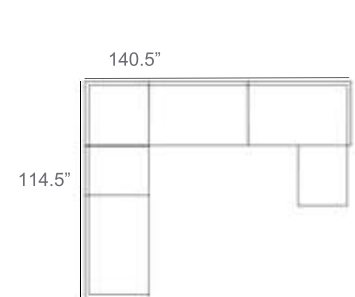

Patio Furniture Cover Size:
102" x 128" Sectional Cover
3008-0002

- 1 - Left
- 1 - Corner
- 1 - Right
- 1 - Section Loveseat

Patio Furniture Cover Size:
102" x 154" Sectional Cover
3008-0003

- 1 - Left
- 1 - Corner
- 1 - Right
- 2 - Slipper Chair

Patio Furniture Cover Size:
128" x 128" Sectional Cover
3008-0006

- 1 - Left
- 1 - Corner
- 1 - Right
- 1 - Slipper Chair

Patio Furniture Cover Size:
128" x 102" Sectional Cover
3008-0005

- 1 - Left
- 1 - Corner
- 1 - Right
- 1 - Section Loveseat

Patio Furniture Cover Size:
154" x 102" Sectional Cover
3008-0009

- 1 - Left
- 1 - Corner
- 1 - Right
- 1 - Section Loveseat
- 1 - Slipper Chair

Patio Furniture Cover Size:
154" x 128" Sectional Cover
3008-0010

- 1 - Left
- 1 - Corner
- 1 - Right
- 1 - Section Loveseat
- 1 - Slipper Chair
- 1 - Side Ottoman

Patio Furniture Cover Size:
128" x 154" Sectional Cover
3008-0007

- 1 - Left
- 1 - Corner
- 1 - Right
- 2 - Section Loveseat