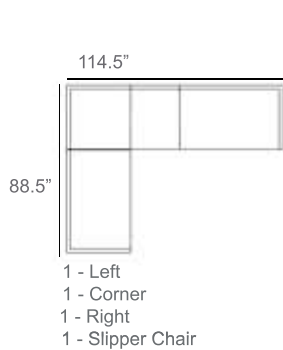

Apex Outdoor Sectional Patio Furniture Combination Ideas

- 1 - Left
- 1 - Corner
- 1 - Right

Patio Furniture Cover Size:
102" x 102" Sectional Cover
3008-0001

- 1 - Left
- 1 - Corner
- 1 - Right
- 1 - Slipper Chair

Patio Furniture Cover Size:
102" x 128" Sectional Cover
3008-0002

- 1 - Left
- 1 - Corner
- 1 - Right
- 1 - Section Loveseat

Patio Furniture Cover Size:
102" x 154" Sectional Cover
3008-0003

- 1 - Left
- 1 - Corner
- 1 - Right
- 2 - Slipper Chair

Patio Furniture Cover Size:
128" x 128" Sectional Cover
3008-0006

- 1 - Left
- 1 - Corner
- 1 - Right
- 1 - Slipper Chair

Patio Furniture Cover Size:
128" x 102" Sectional Cover
3008-0005

- 1 - Left
- 1 - Corner
- 1 - Right
- 1 - Section Loveseat

- 1 - Left
- 1 - Corner
- 1 - Right
- 1 - Section Loveseat
- 1 - Slipper Chair
- 1 - Side Ottoman

Patio Furniture Cover Size:
128" x 154" Sectional Cover
3008-0007

- 1 - Left
- 1 - Corner
- 1 - Right
- 2 - Section Loveseat